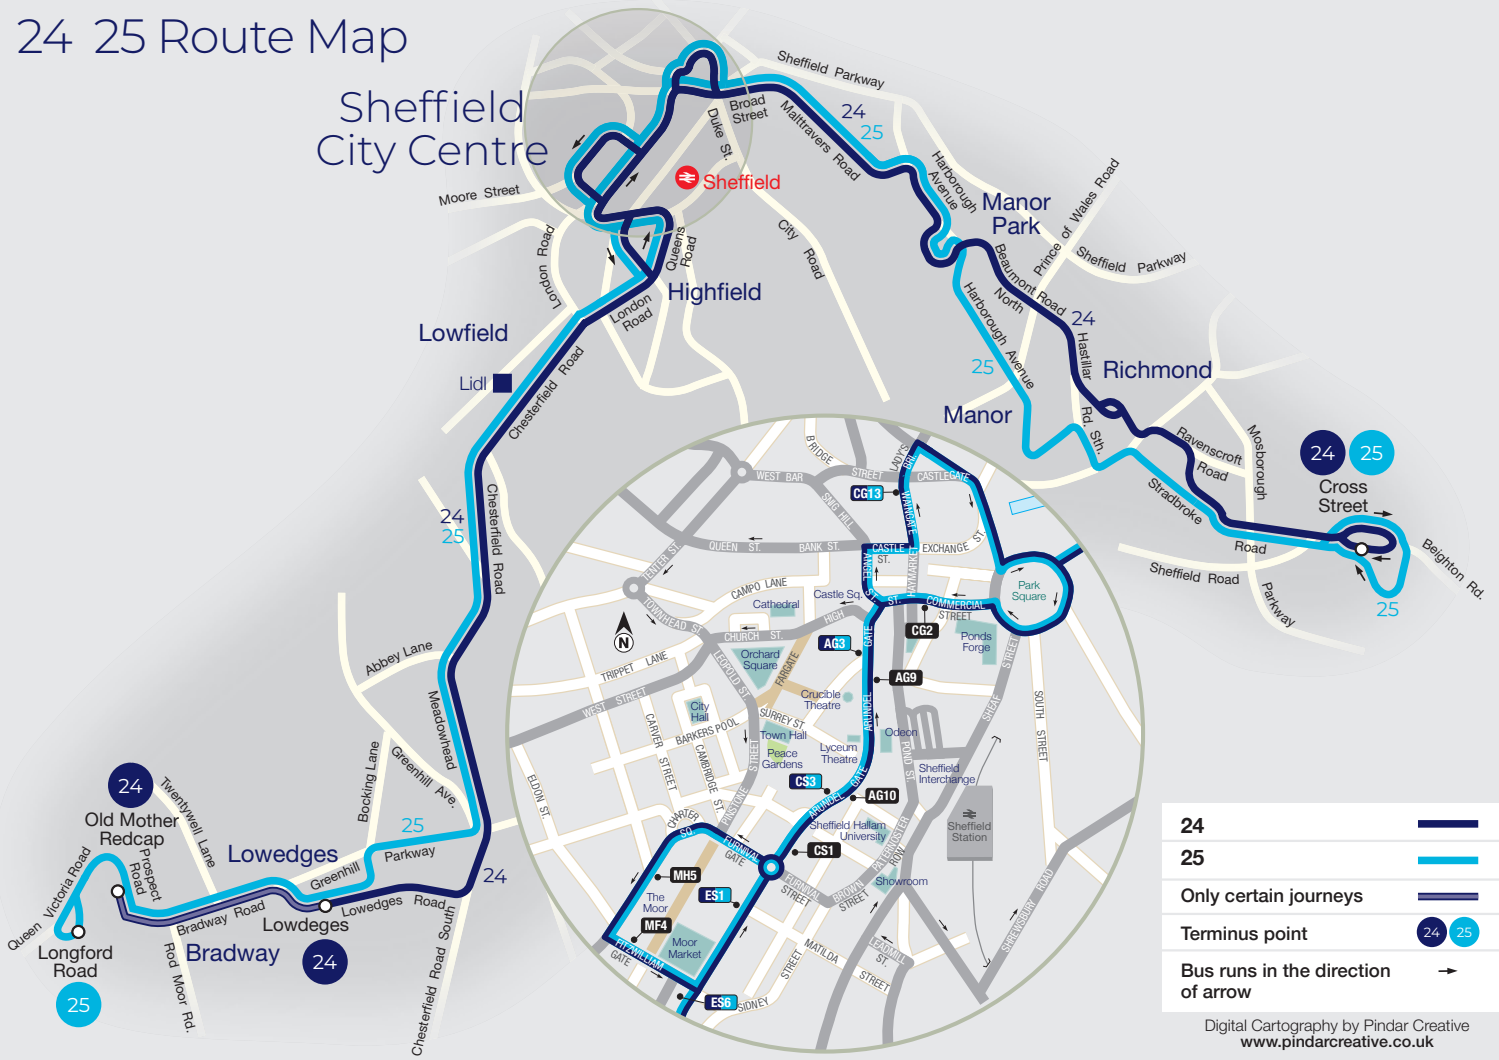

# 24 25 Route Map

## Sheffield City Centre

24	
25	
Only certain journeys	
Terminus point	
Bus runs in the direction of arrow	