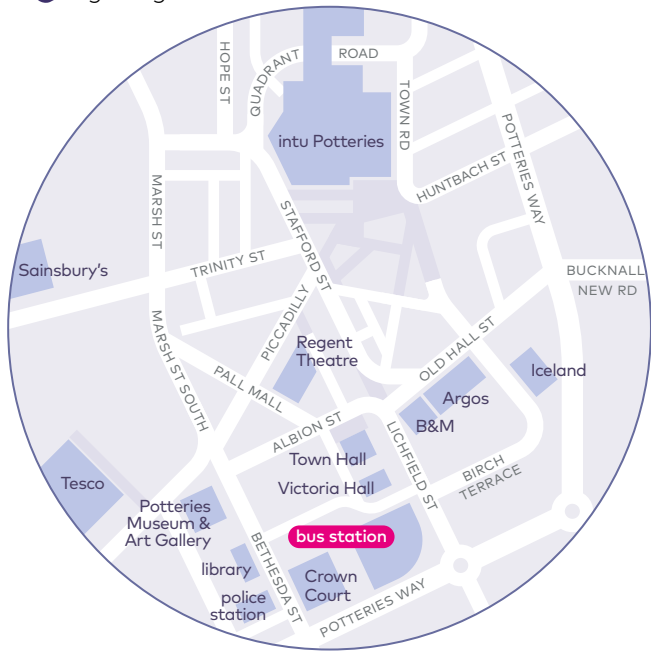

where to catch your bus in Hanley

-  getting on
-  getting off

where to catch your bus in Stoke

-  towards Hanley
-  towards Newstead