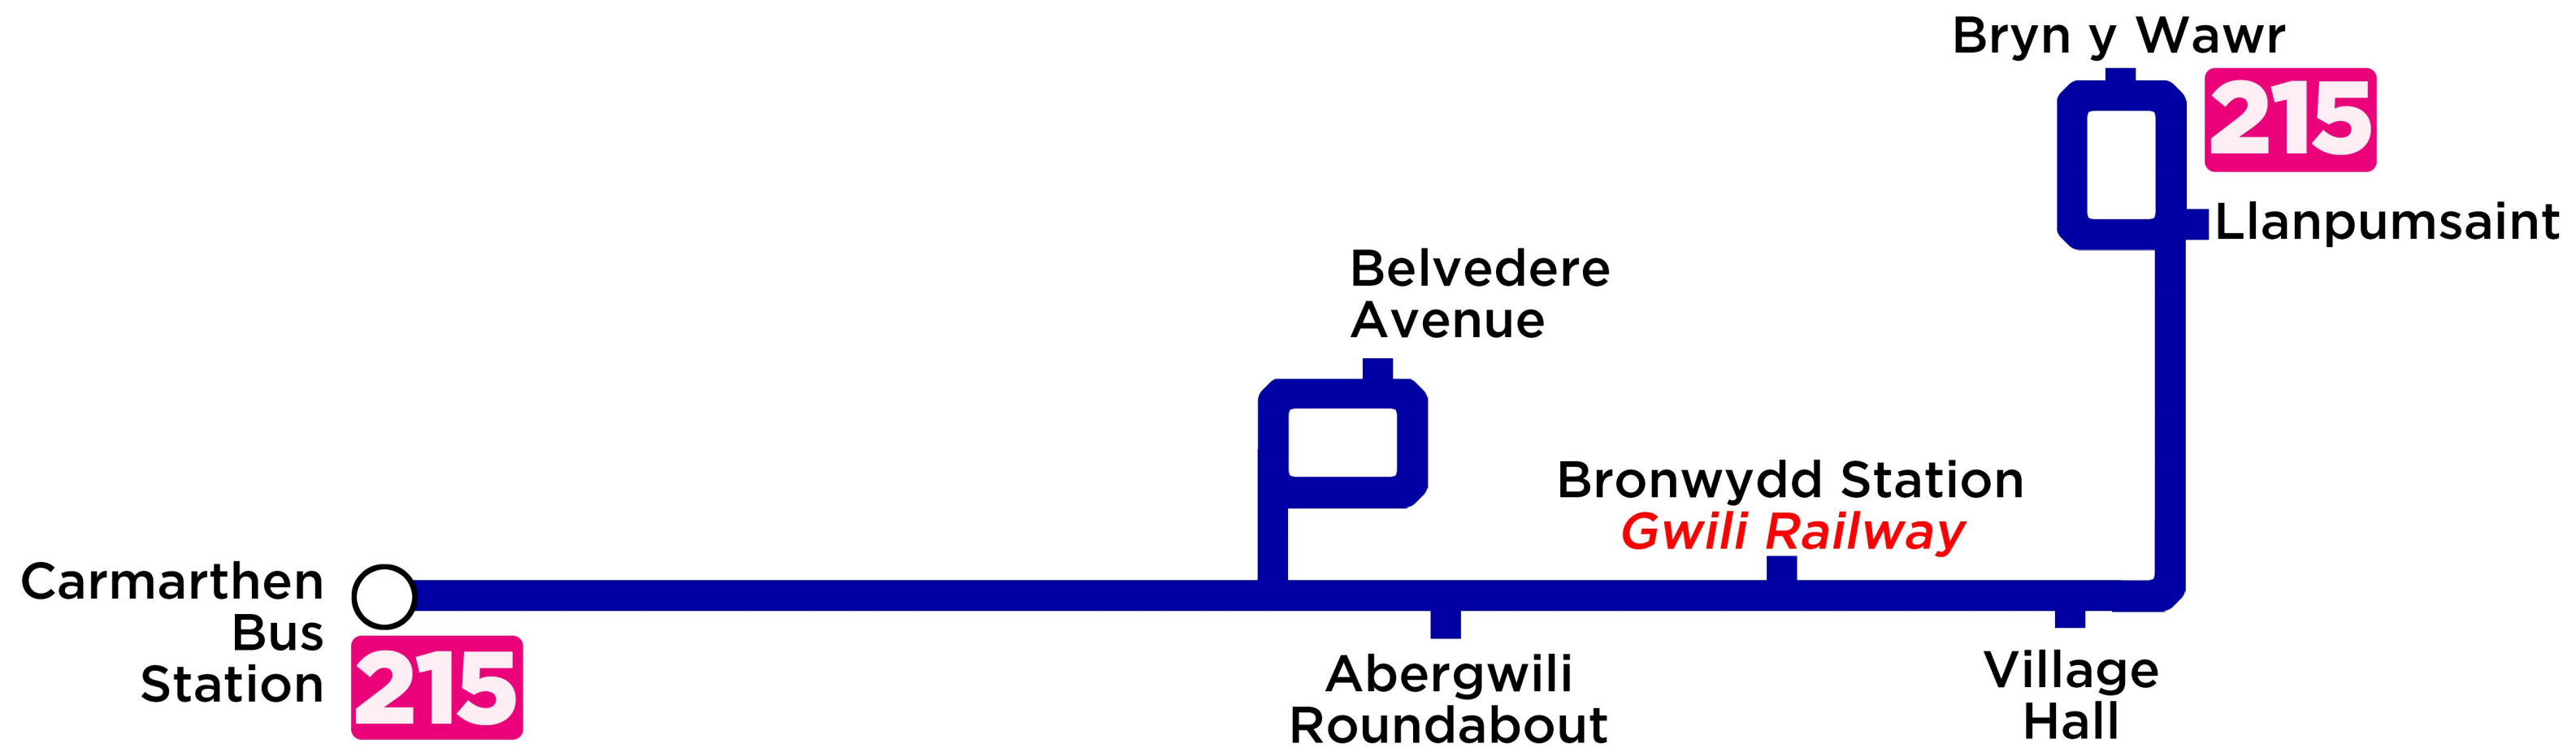

# Service 215

## Carmarthen to Llanpumsaint via Bronwydd

[www.firstgroup.com/cymru](http://www.firstgroup.com/cymru)