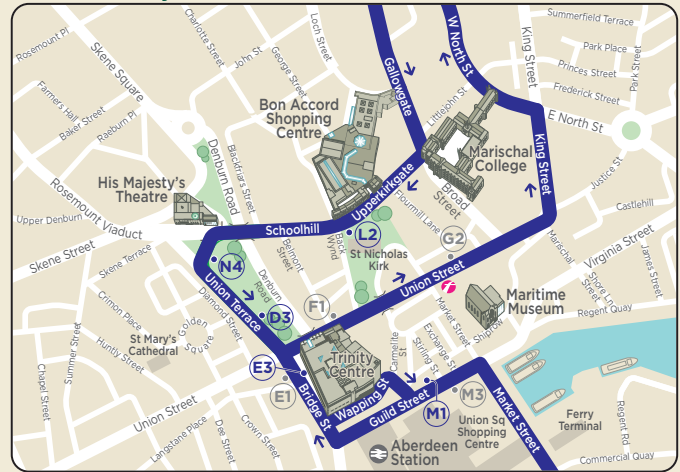

20 Route Map

First  Aberdeen

Where to find your bus in ABERDEEN CITY CENTRE

Route of service 20 

Terminus point 

Bus stops served to Hillhead 

Bus stops served to Balnagask 

Railway station 

First information kiosk 