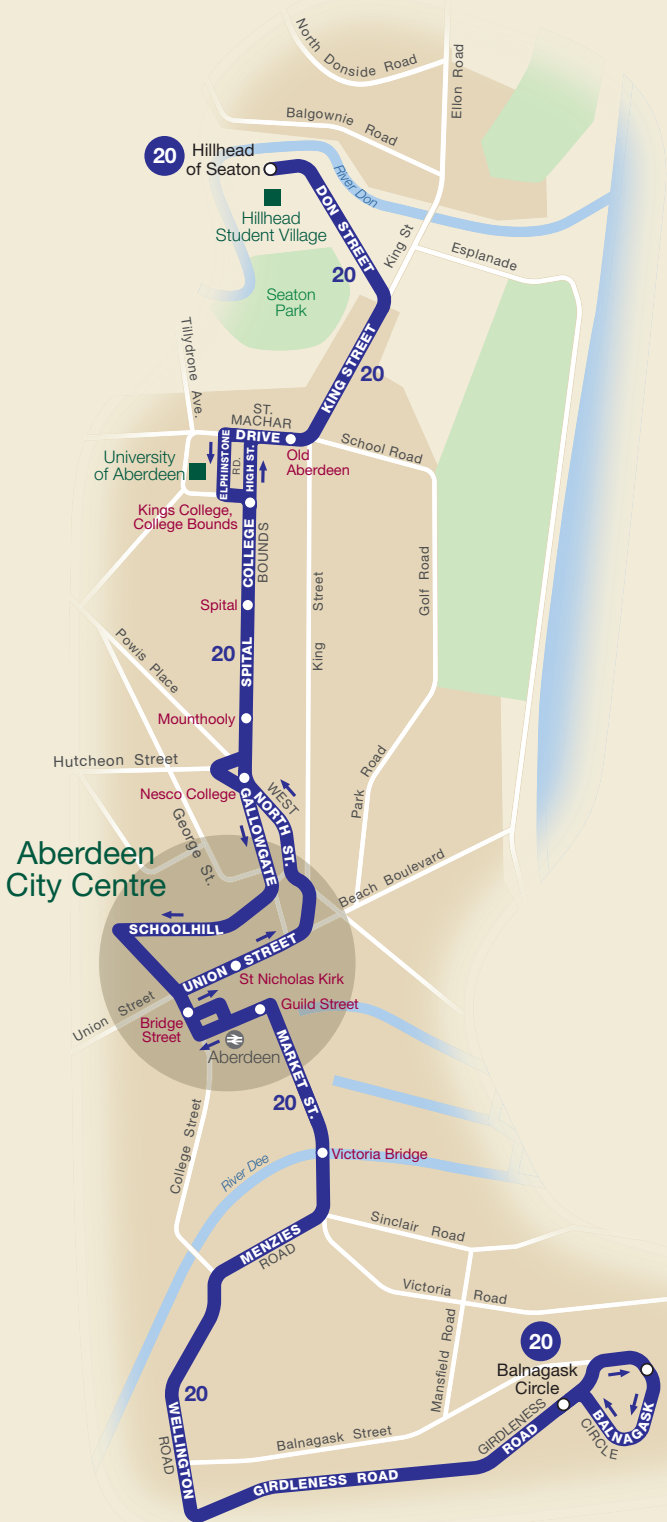

20 Route Map

First  Aberdeen

Where to find your bus in ABERDEEN CITY CENTRE

Route of service 20 

Terminus point 

Bus stops served to Hillhead 

Bus stops served to Balnagask 

Railway station 

First information kiosk 