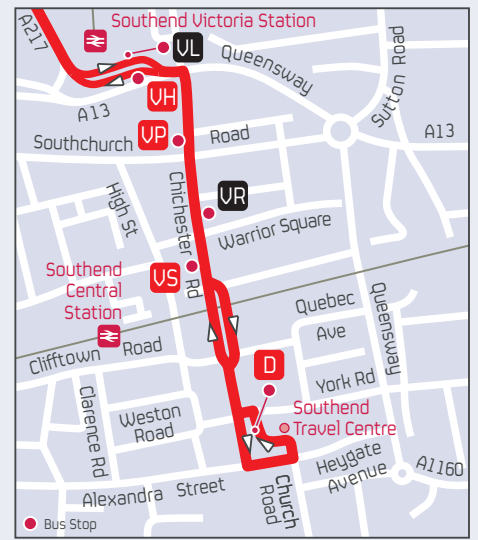

bus routes 20 820

-  Route of 20
-  Route of 820 (school days only)
-  Bus stops served by 20 to Hullbridge
-  Bus stops served by 20 to Southend Travel Centre
-  Direction of travel
-  Terminus Point
-  Timed Stop