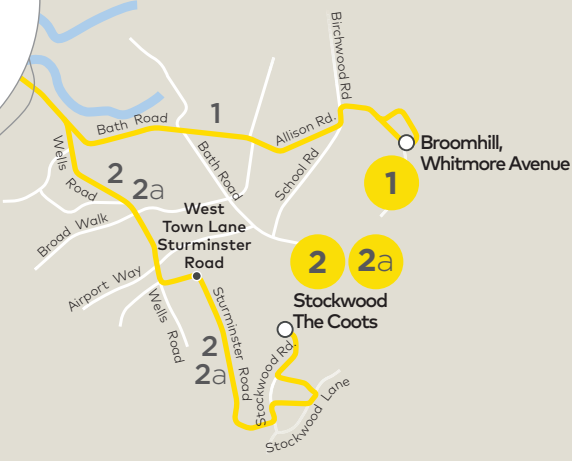

- Bus route
- ← Direction of travel
- Terminus point
- Timed stop
- Bus stop