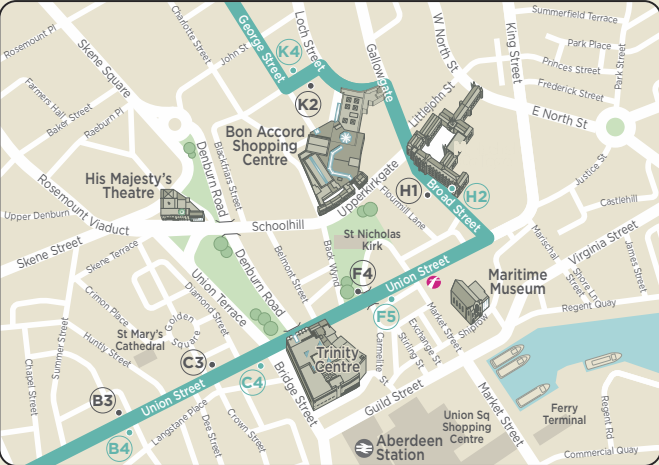

## Where to find your bus in ABERDEEN CITY CENTRE

Route of service 19	
Terminus point	
Bus stops served to Culter	
Bus stops served to Tillydrone	
Other bus stops	
Railway line and station	
First Travel Shop	