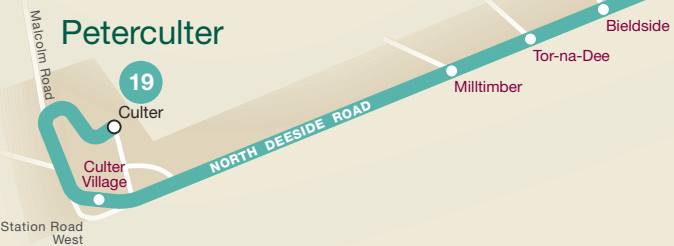

## Where to find your bus in ABERDEEN CITY CENTRE

Route of service 19	
Terminus point	
Bus stops served to Culter	
Bus stops served to Tillydrone	
Other bus stops	
Railway line and station	
First Travel Shop	