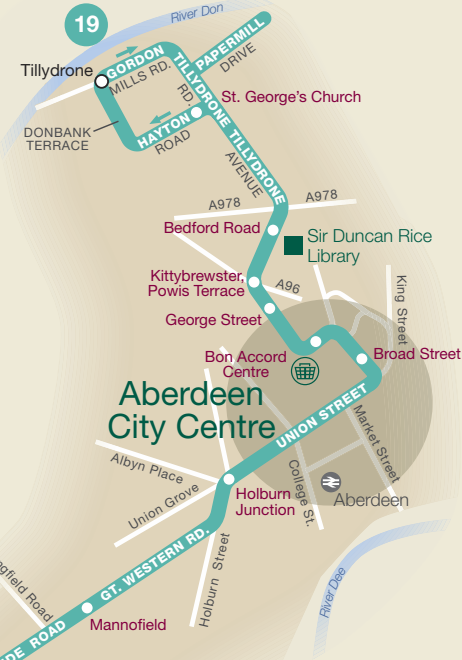

## Where to find your bus in ABERDEEN CITY CENTRE

Route of service 19	
Terminus point	
Bus stops served to Culter	
Bus stops served to Tillydrone	
Other bus stops	
Railway line and station	
First Travel Shop	