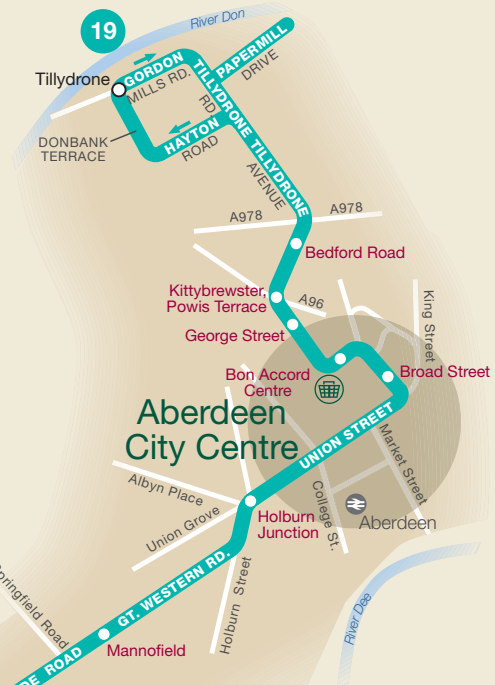

Where to find your bus in ABERDEEN CITY CENTRE

Route of service 19	
Terminus point	
Bus stops served to Culter	
Bus stops served to Tillydrone	
Other bus stops	
Railway line and station	
First Travel Shop	