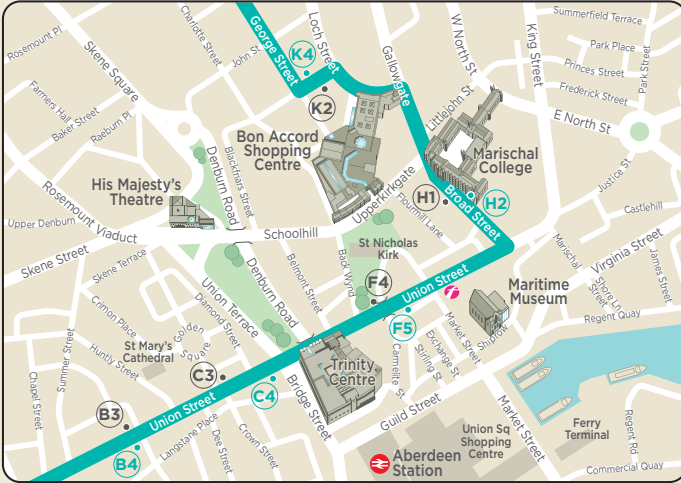

Where to find your bus in ABERDEEN CITY CENTRE

Route of service 19	
Terminus point	
Bus stops served to Culter	
Bus stops served to Tillydrone	
Other bus stops	
Railway line and station	
First Travel Shop	