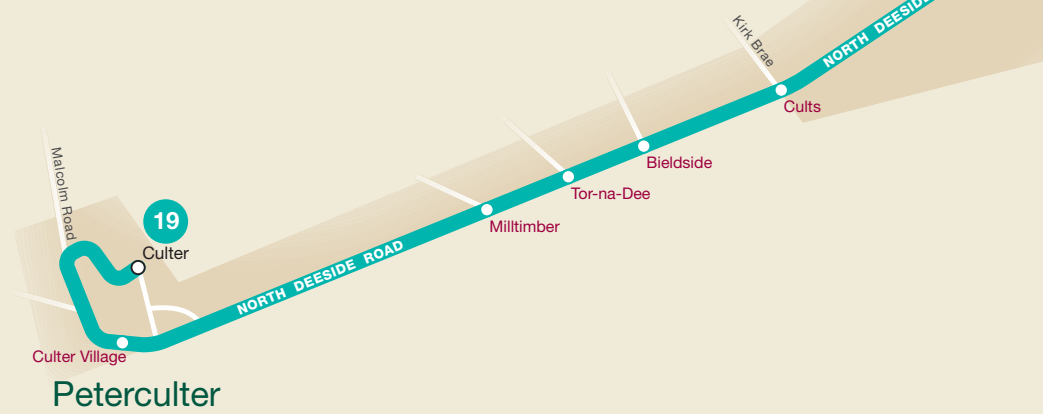

Where to find your bus in ABERDEEN CITY CENTRE

Route of service 19	
Terminus point	
Bus stops served to Culter	
Bus stops served to Tillydrone	
Other bus stops	
Railway line and station	
First Travel Shop	