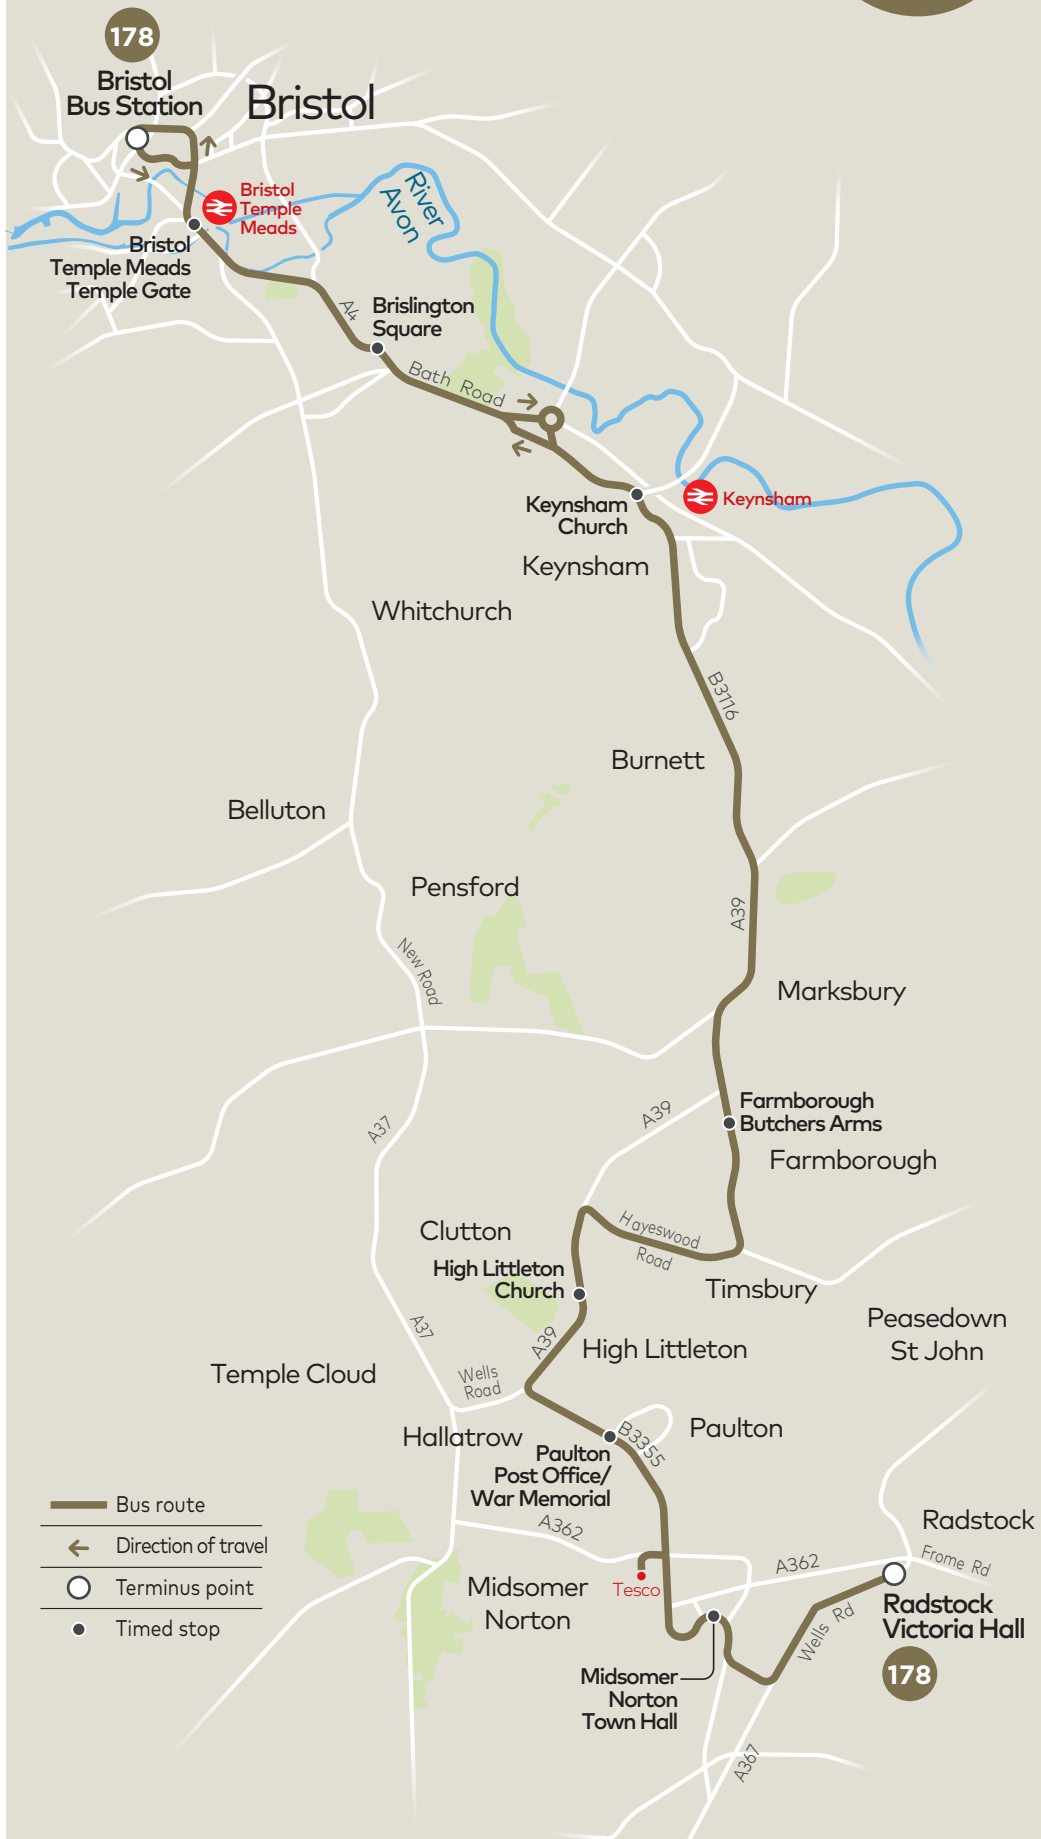

**Saturday** (except Public Holidays)

Service Number	178	178	178	178	178	178	178
Bristol, Bus Station	0610	0810	1010	1210	1410	1610	1810
Temple Meads Station ⇌	0619	0819	1021	1221	1421	1621	1820
Brislington, Square	0625	0825	1029	1229	1429	1629	1828
St John's Church (E)	0634	0834	1039	1239	1439	1639	1837
Farmborough, Butchers Arms	0647	0847	1055	1255	1455	1655	1852
Church Farm	0657	0857	1106	1306	1506	1706	1902
War Memorial	0703	0903	1112	1312	1512	1712	1908
Mid Norton, Town Hall	0716	0916	1126	1326	1526	1726	1921
Radstock, Victoria Hall	0724	0924	1135	1335	1535	1735	1929

- Bus route
- Direction of travel
- Terminus point
- Timed stop