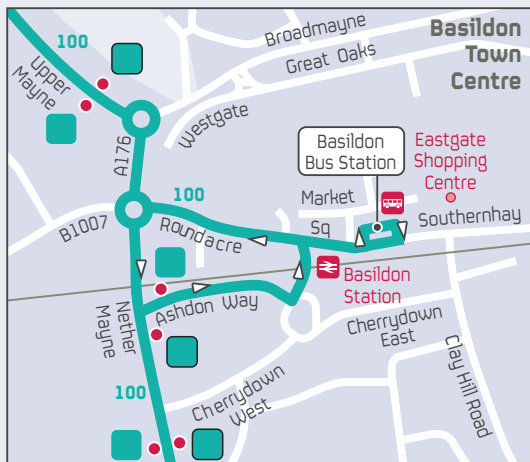

bus routes **100**

- Route of 100
- Bus stops served by 100 to Chelmsford
- Bus stops served by 100 to Lakeside
- Direction of travel
- Terminus Point
- Timed Stop