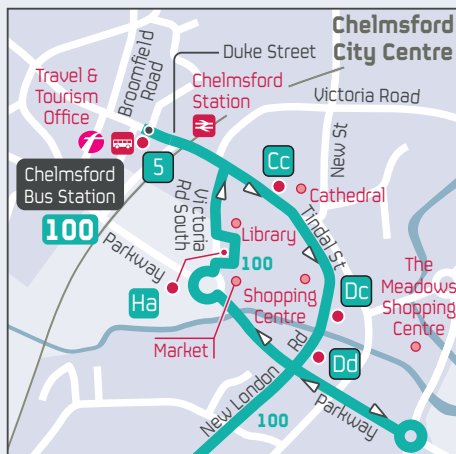

bus routes **100**

- Route of 100
- Bus stops served by 100 to Chelmsford
- Bus stops served by 100 to Lakeside
- Direction of travel
- Terminus Point
- Timed Stop