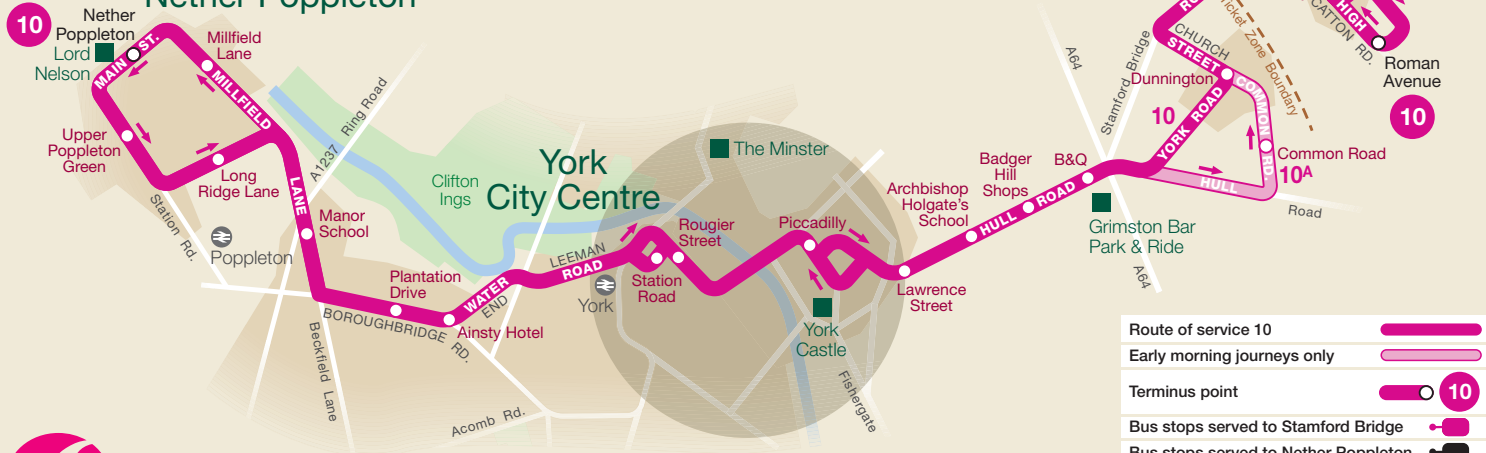

Route Map 10

Nether Poppleton

Stamford Bridge

- Route of service 10
- Early morning journeys only
- Terminus point
- Bus stops served to Stamford Bridge
- Bus stops served to Nether Poppleton
- Railway line and station