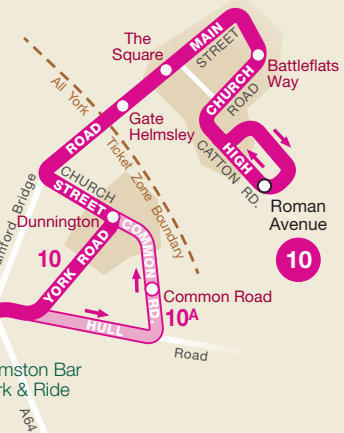

Route Map 10

Nether Poppleton

Stamford Bridge

- Route of service 10
- Early morning journeys only
- Terminus point
- Bus stops served to Stamford Bridge
- Bus stops served to Nether Poppleton
- Railway line and station