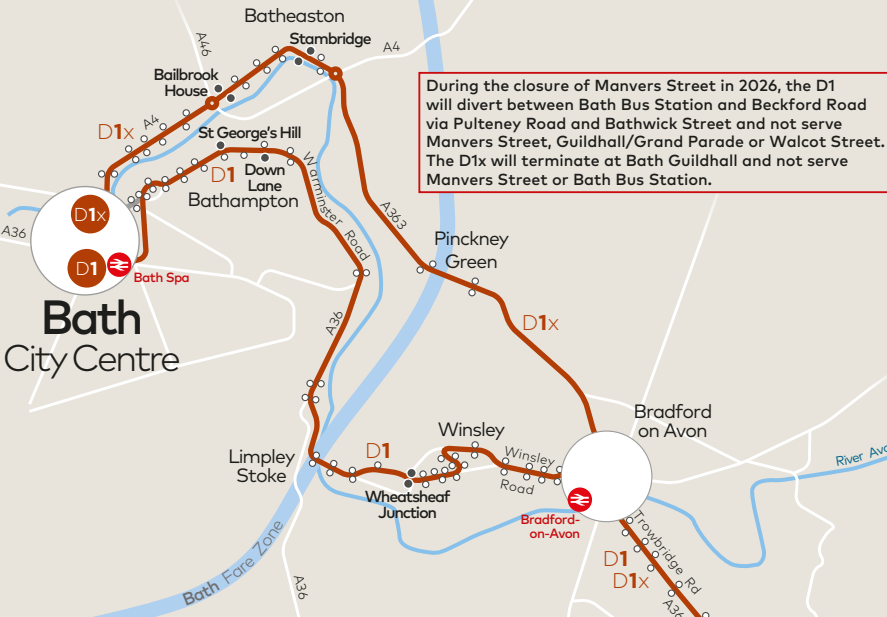

D1 D1x

Which ticket zones?

Bath Zone - tickets valid between Bath Bus Station and Limley Stoke, River Bridge and Pinckney Green

West of England Zone - tickets valid throughout

See firstbus.co.uk/zones

Bath City Centre

Bath City Centre

Trowbridge Town Centre

Bradford on Avon Town Centre

Trowbridge

Warminster

Warminster Town Centre

- Bus route
- Occasional journeys
- Direction of travel
- Terminus point
- Timed stop
- Bus stop

Contains Ordnance Survey data
© Crown Copyright 2026

Digital Cartography by Pindar Creative
www.pindarcreative.co.uk