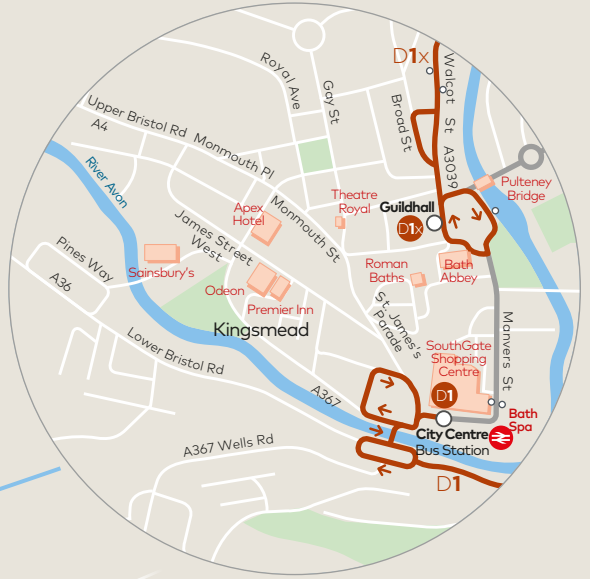

D1 D1x

Which ticket zones?

Bath Zone - tickets valid between Bath Bus Station and Limley Stoke, River Bridge and Pinckney Green

West of England Zone - tickets valid throughout

See firstbus.co.uk/zones

Bath City Centre

Bath City Centre

Trowbridge Town Centre

Bradford on Avon Town Centre

Trowbridge

Warminster

Warminster Town Centre

- Bus route
- Occasional journeys
- Direction of travel
- Terminus point
- Timed stop
- Bus stop

Contains Ordnance Survey data
© Crown Copyright 2026

Digital Cartography by Pindar Creative
www.pindarcreative.co.uk