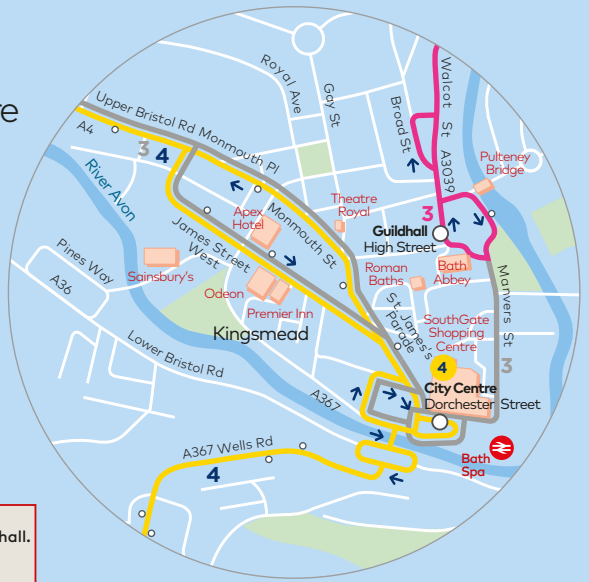

Bath City Centre

Which ticket zones?

Bath Zone - tickets valid throughout

West of England Zone - tickets valid throughout

See firstbus.co.uk/zones

During the closure of Manvers Street in 2026, service 3 will run only between Bathford and Guildhall. Additional buses will run on the 4 between Weston and Bath Bus Station.

Upper Weston, Falconer Road

3 **4**
Weston, Haviland Park

Royal United Hospital

Combe Park

Lower Weston

East Twerton

Royal Victoria Park

Walcot

Bath City Centre

4

Bath Spa

Bathwick

Widcombe

Perrymead

Foxhill

Oldfield Park

Bear Flat

Bloomfield

Entry Hill

St Martin's Hospital

Frome Rd

Odd Down P&R

4

- Bus route 4
- Bus route 3
- ← Direction of travel
- Terminus point
- Timed stop
- Other stop