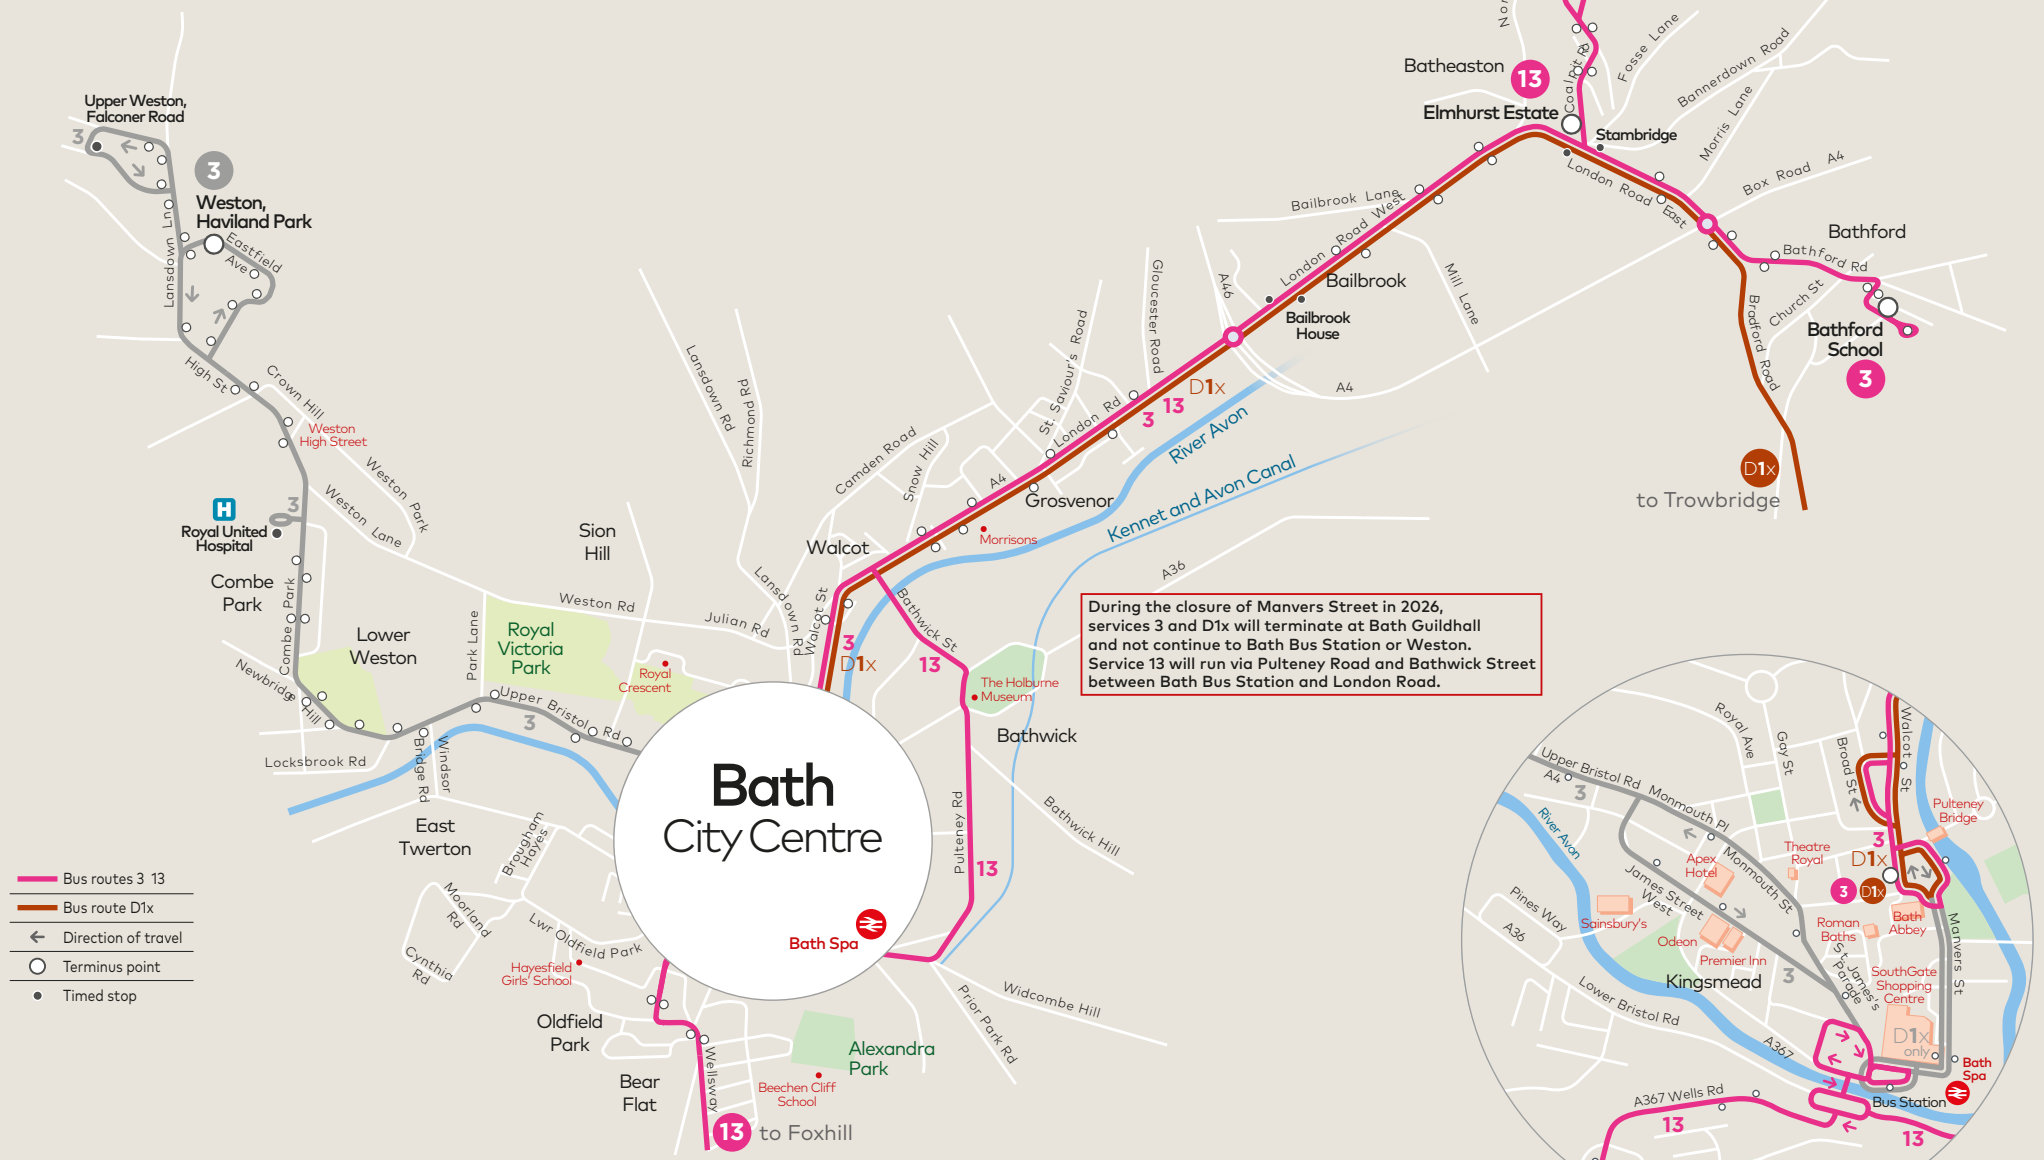

3 **13** **D1x**

Which ticket zones?
Bath Zone - tickets valid throughout
West of England Zone - tickets valid throughout
 See firstbus.co.uk/zones

Bath
 City Centre