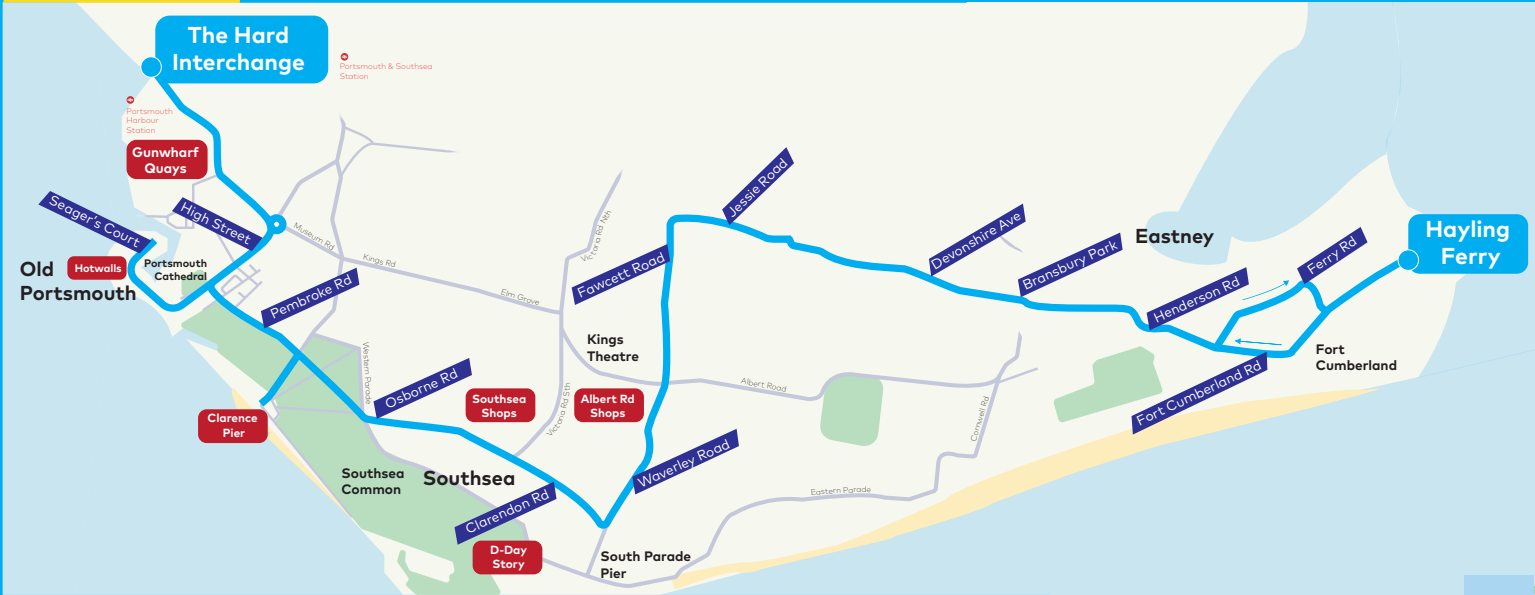

## bus times

including extra summer journeys

The Hard/Gunwharf Quays (stand M)  
Old Portsmouth  
Clarence Pier  
Southsea Shops  
Albert Road Shops  
Devonshire Square  
Bransbury Park  
Eastney  
Hayling Ferry

# The Hard - Southsea - Eastney (Hayling Ferry)

via Old Portsmouth, Clarence Pier, Southsea Shops, Waverley Road, Devonshire Square, Bransbury Park

## The Hard - Southsea - Eastney (Hayling Ferry)

via Old Portsmouth, Clarence Pier, Southsea Shops, Waverley Road, Devonshire Square, Bransbury Park

### Route map

brought to you by

in partnership with