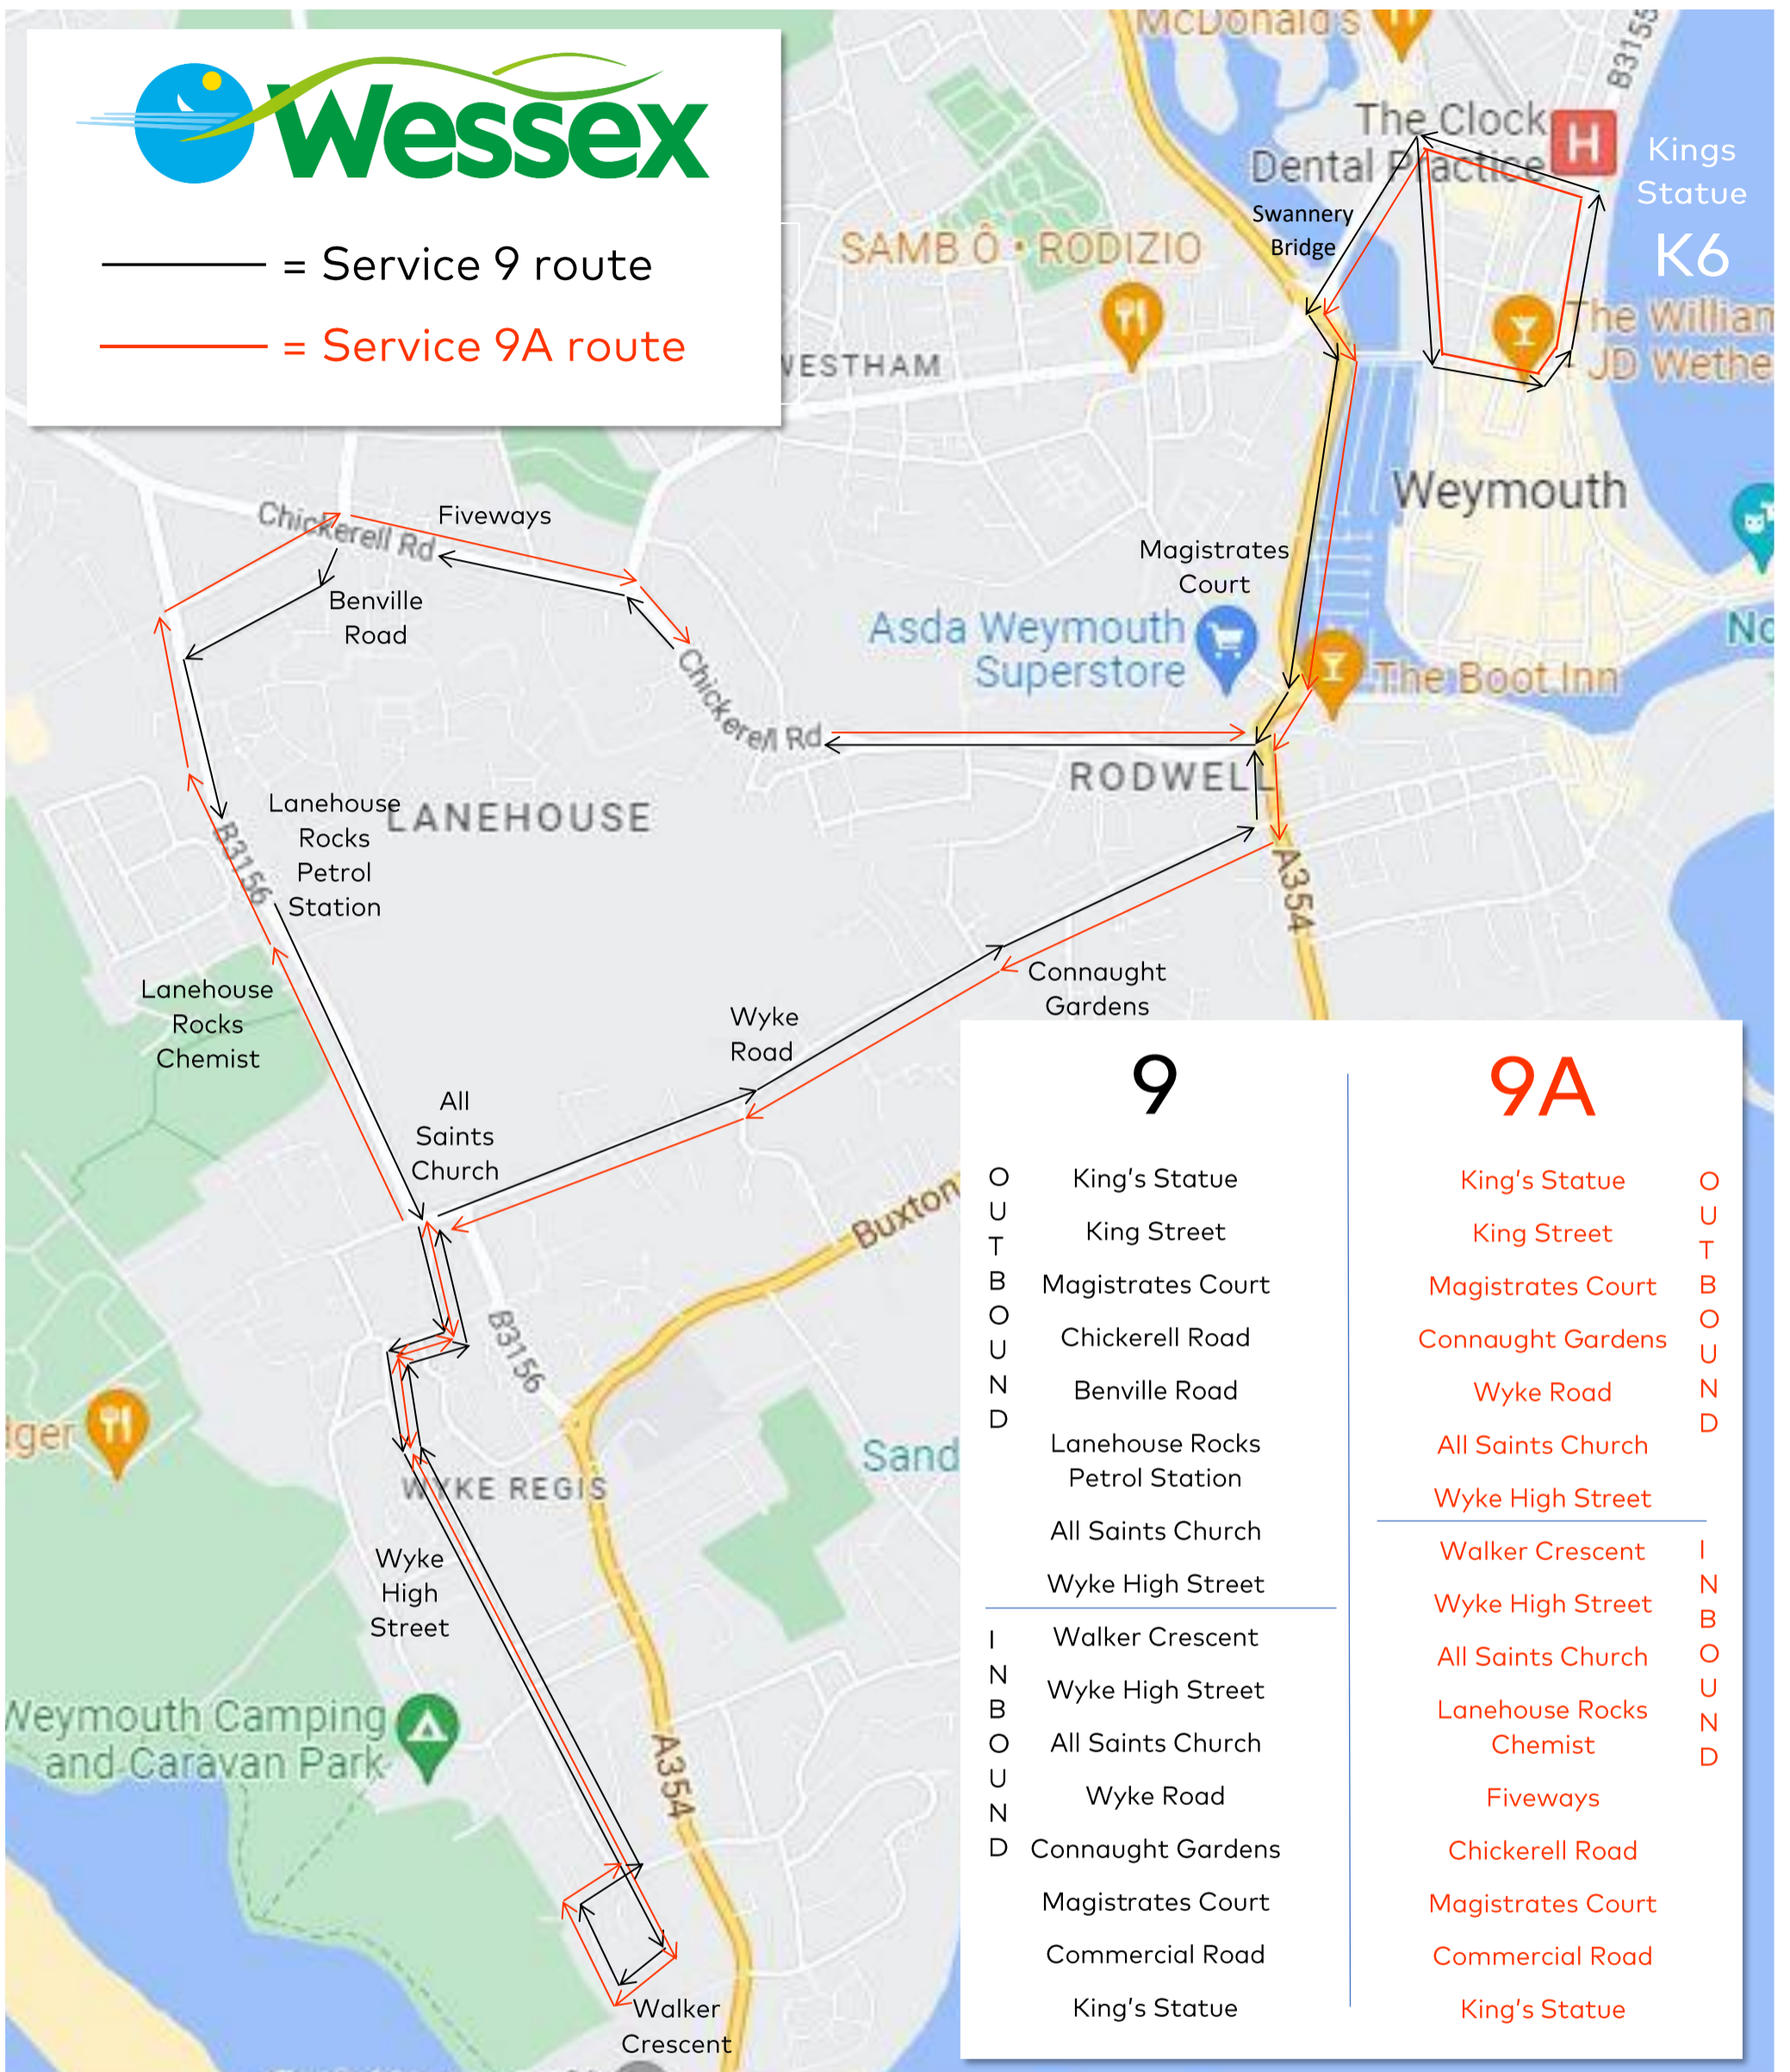

— = Service 9 route

— = Service 9A route

Services 9 & 9A commence on January 9th 2023 (for a 3 month trial basis)

NEW ROUTES