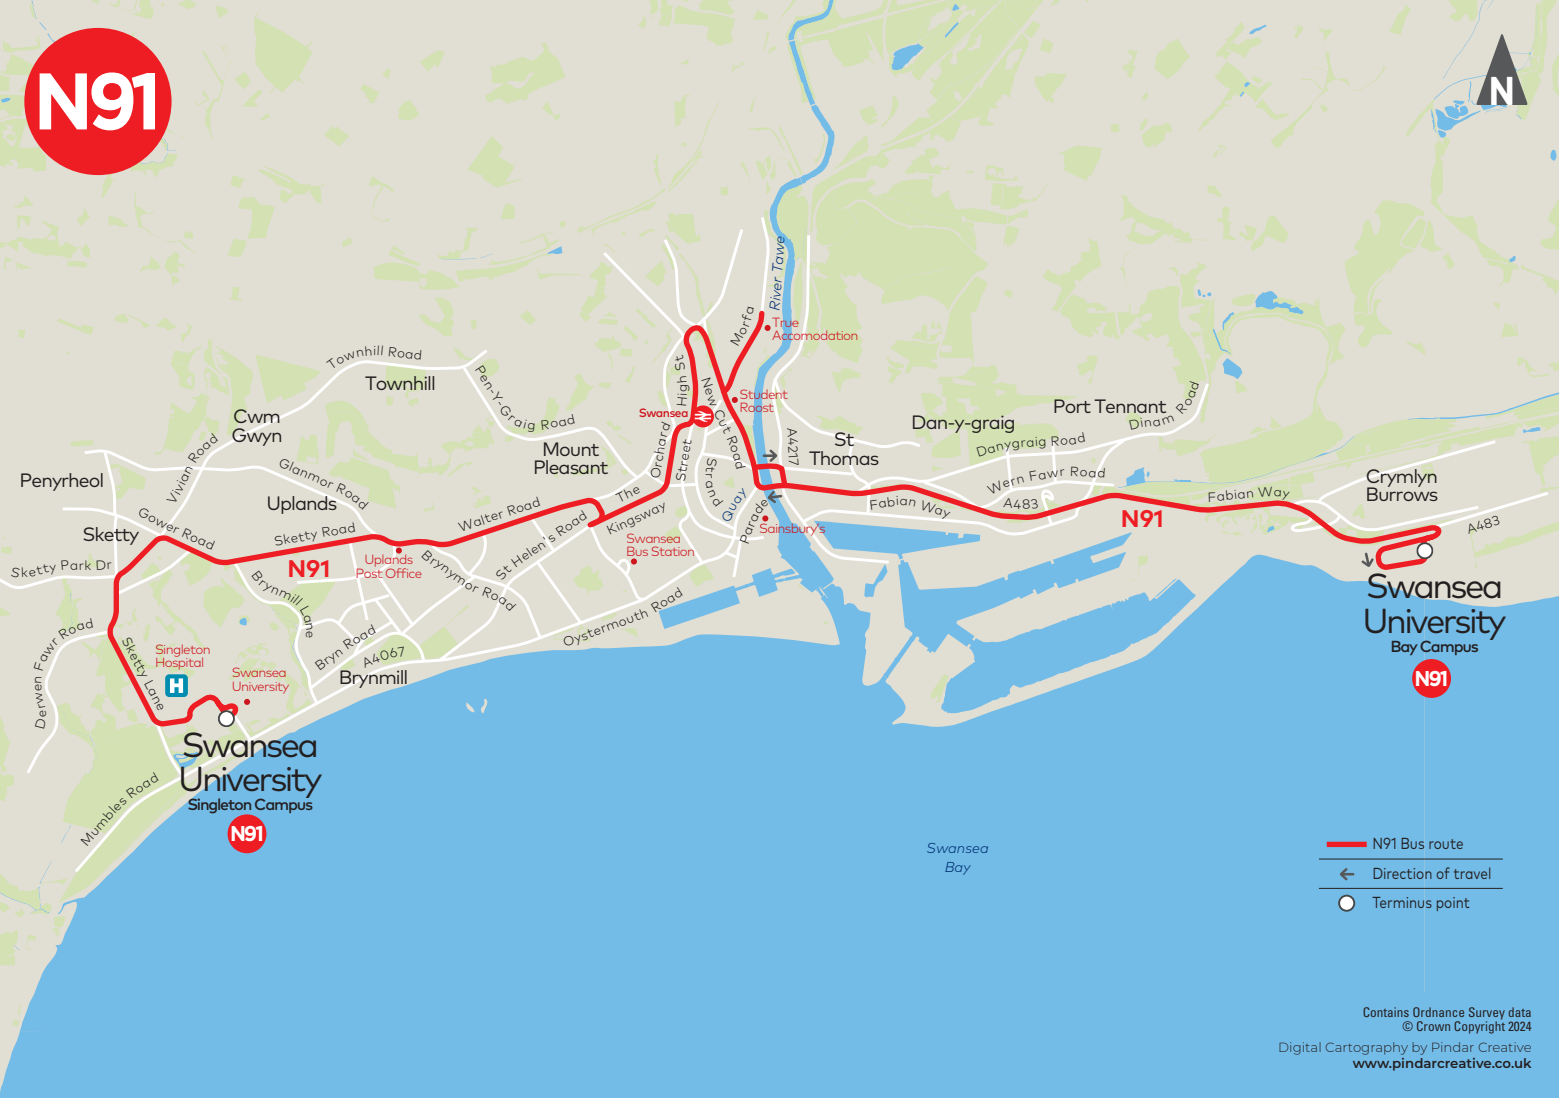

N91

Penyrheol
Sketty
Sketty Park Dr

Denwen Fawr Road
Mumbles Road

Swansea University
Singleton Campus

Swansea Hospital
Singleton Hospital

Swansea University
Bay Campus

Townhill
Cwm Gwyn
Uplands
Brynmill
Mount Pleasant
St Thomas
Dan-y-graig
Port Tennant
Crymlyn Burrows

Swansea University
Bay Campus

Swansea University
Bay Campus

- N91 Bus route
- Direction of travel
- Terminus point