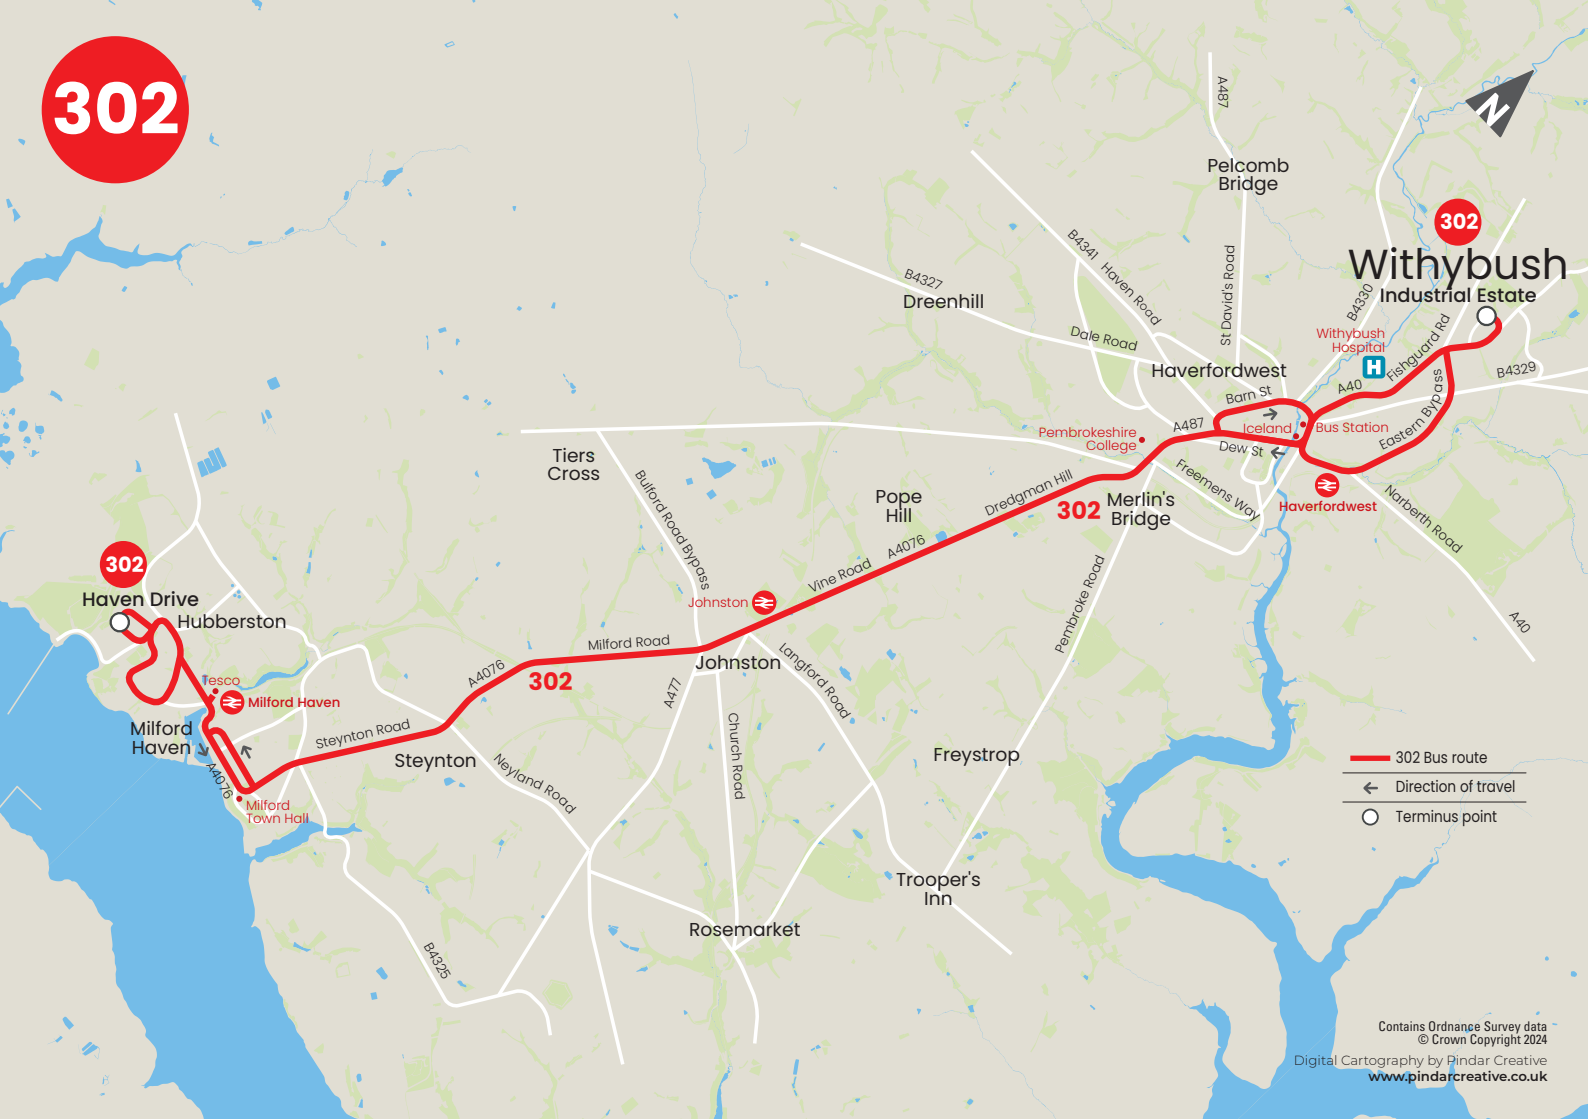

No service on Sundays and Public Holidays

302

302

302

Withybush Industrial Estate

- 302 Bus route
- Direction of travel
- Terminus point