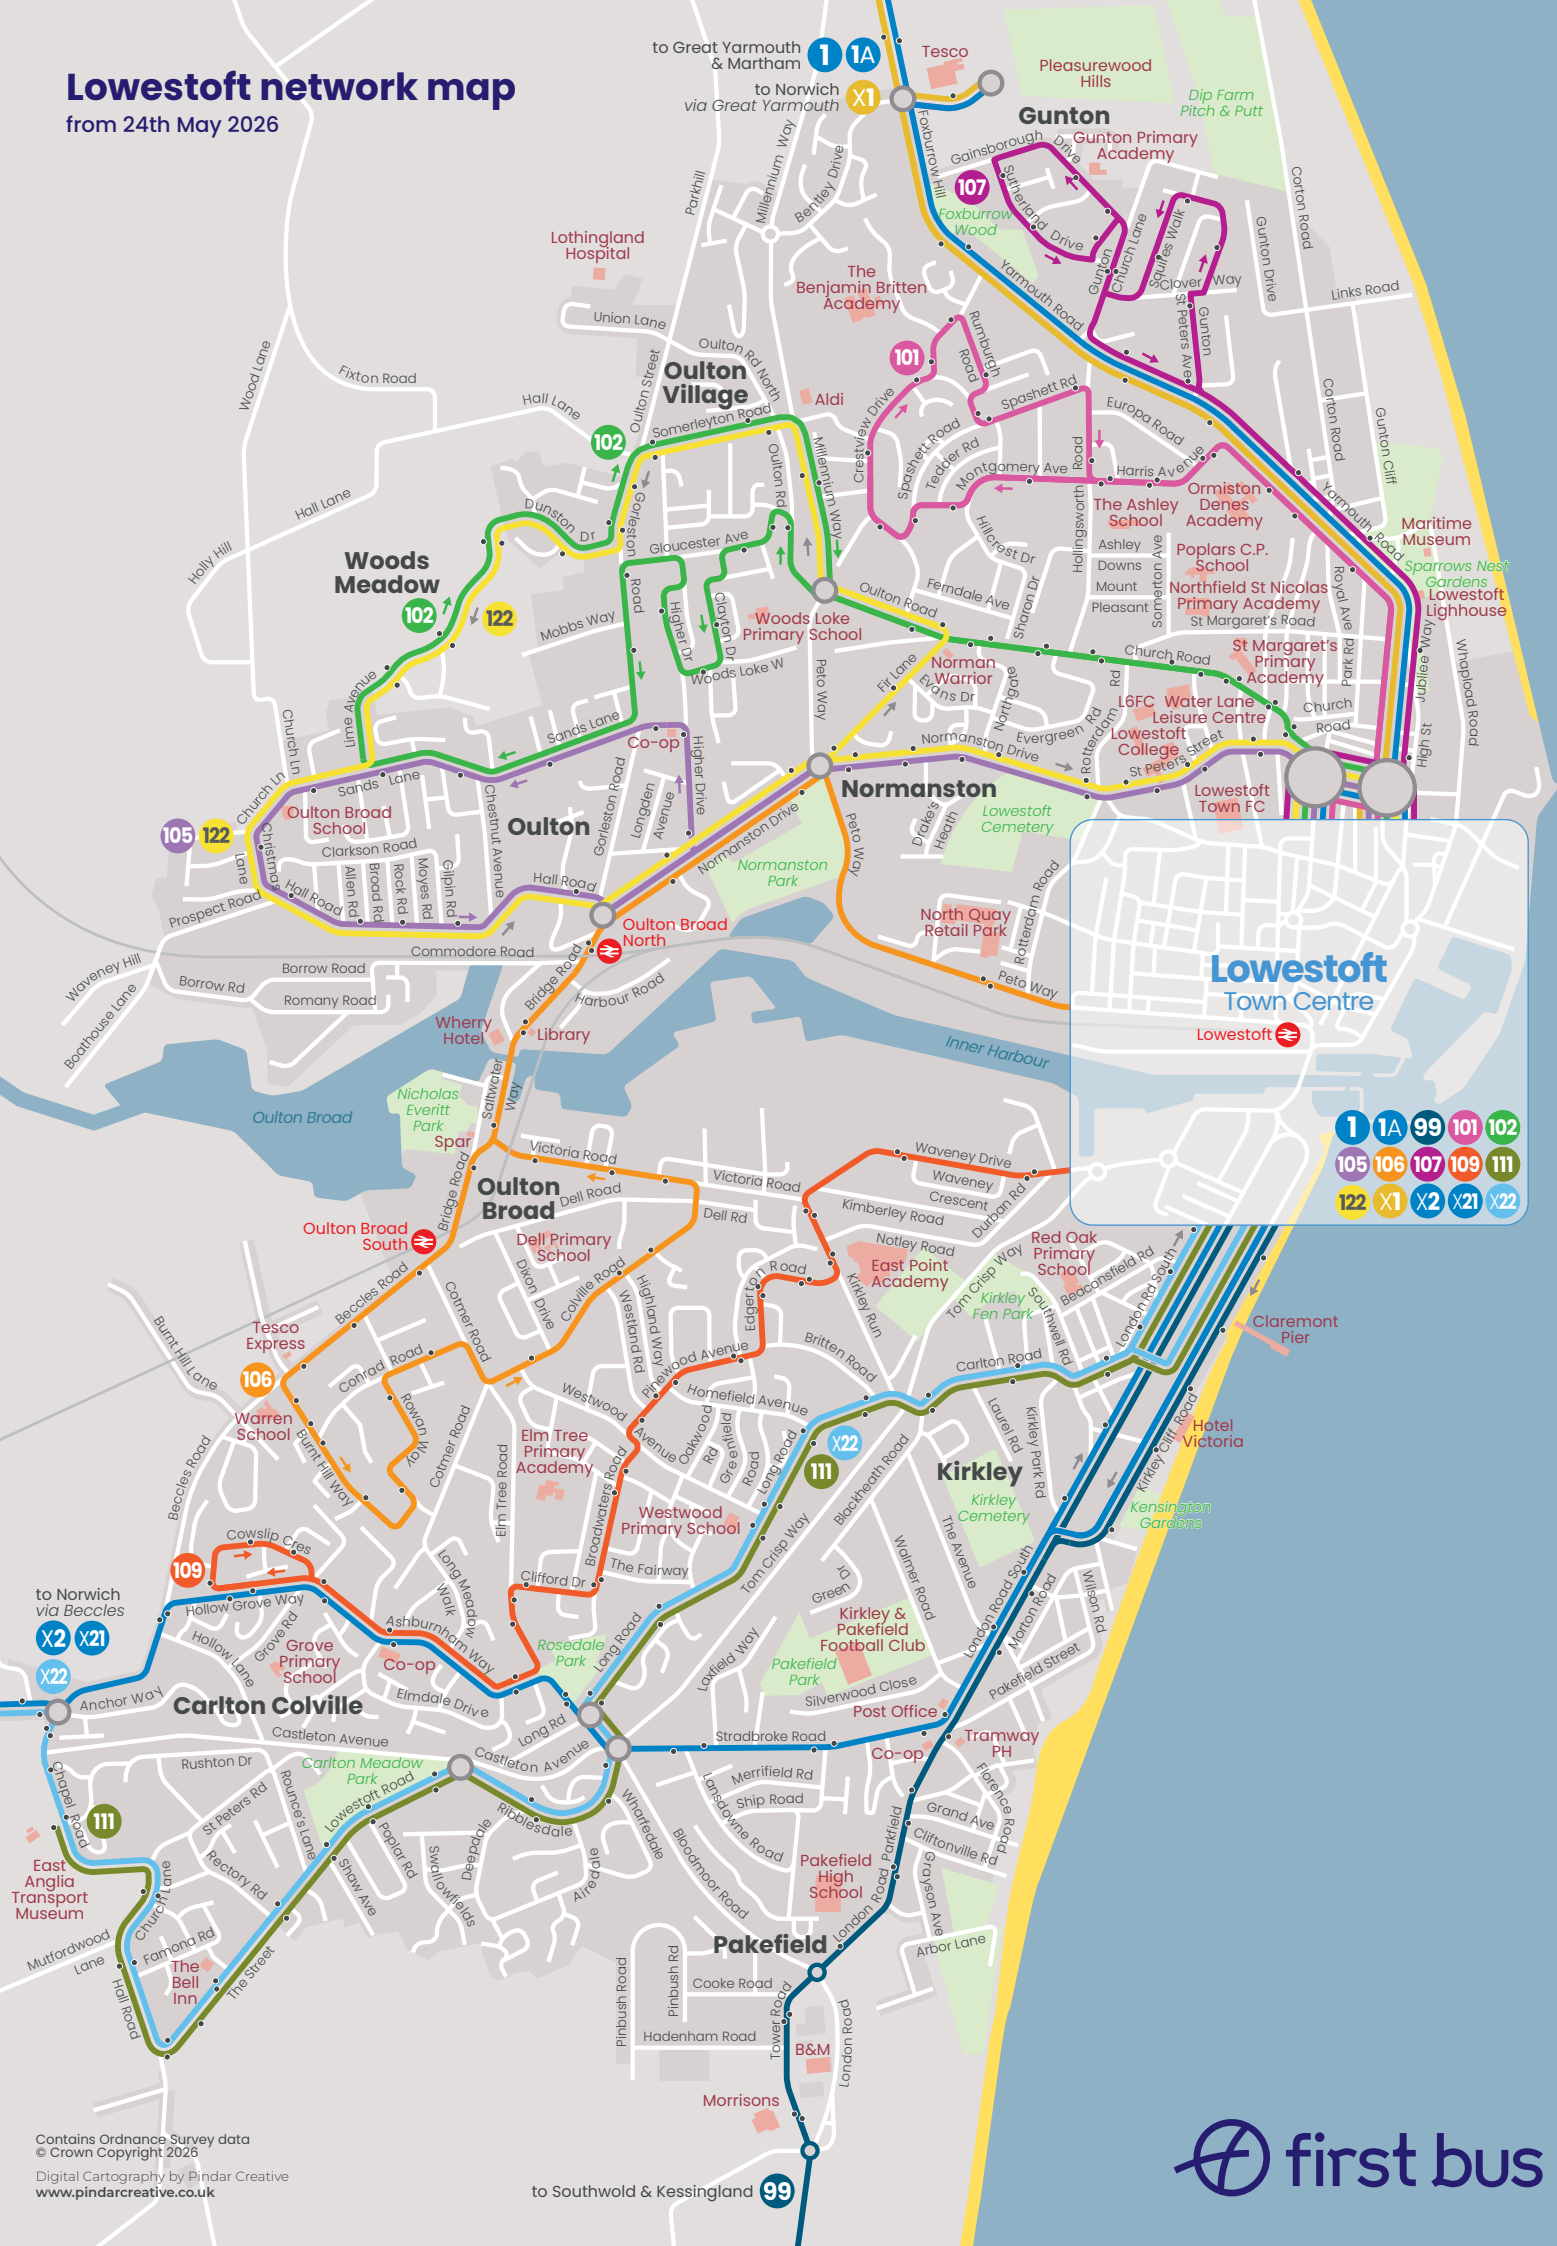

Lowestoft network map

from 24th May 2026

Lowestoft Town Centre

Lowestoft

| | | | | |
|-----|-----|-----|-----|-----|
| 1 | 1A | 99 | 101 | 102 |
| 105 | 106 | 107 | 109 | 111 |
| 122 | X1 | X2 | X21 | X22 |

Contains Ordnance Survey data
© Crown Copyright 2026
Digital Cartography by Pindar Creative
www.pindarcreative.co.uk

to Southwold & Kessingland 99