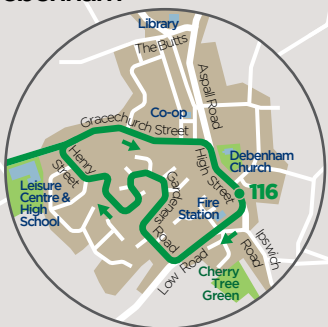

operates on school holidays only

• Times at these stops are estimated

70

linking **Ipswich | Tuddenham | Grundisburgh | Woodbridge | Rock Barracks | Orford**

Mondays to Fridays (except public holidays)

Saturdays

These services are operated under contract to Suffolk County Council.

be appy

buy tickets, plan journeys & find your bus in real time

on the free First Bus App

Debenham

..... infrequent service
↑ buses operate one way along this section

BUS TIMES
from 14th April 2024

Village Links

from **Ipswich reds**

FELIXSTOWE **PLYERS**

FELIXSTOWE **75 77 X7**
Great Eastern Square