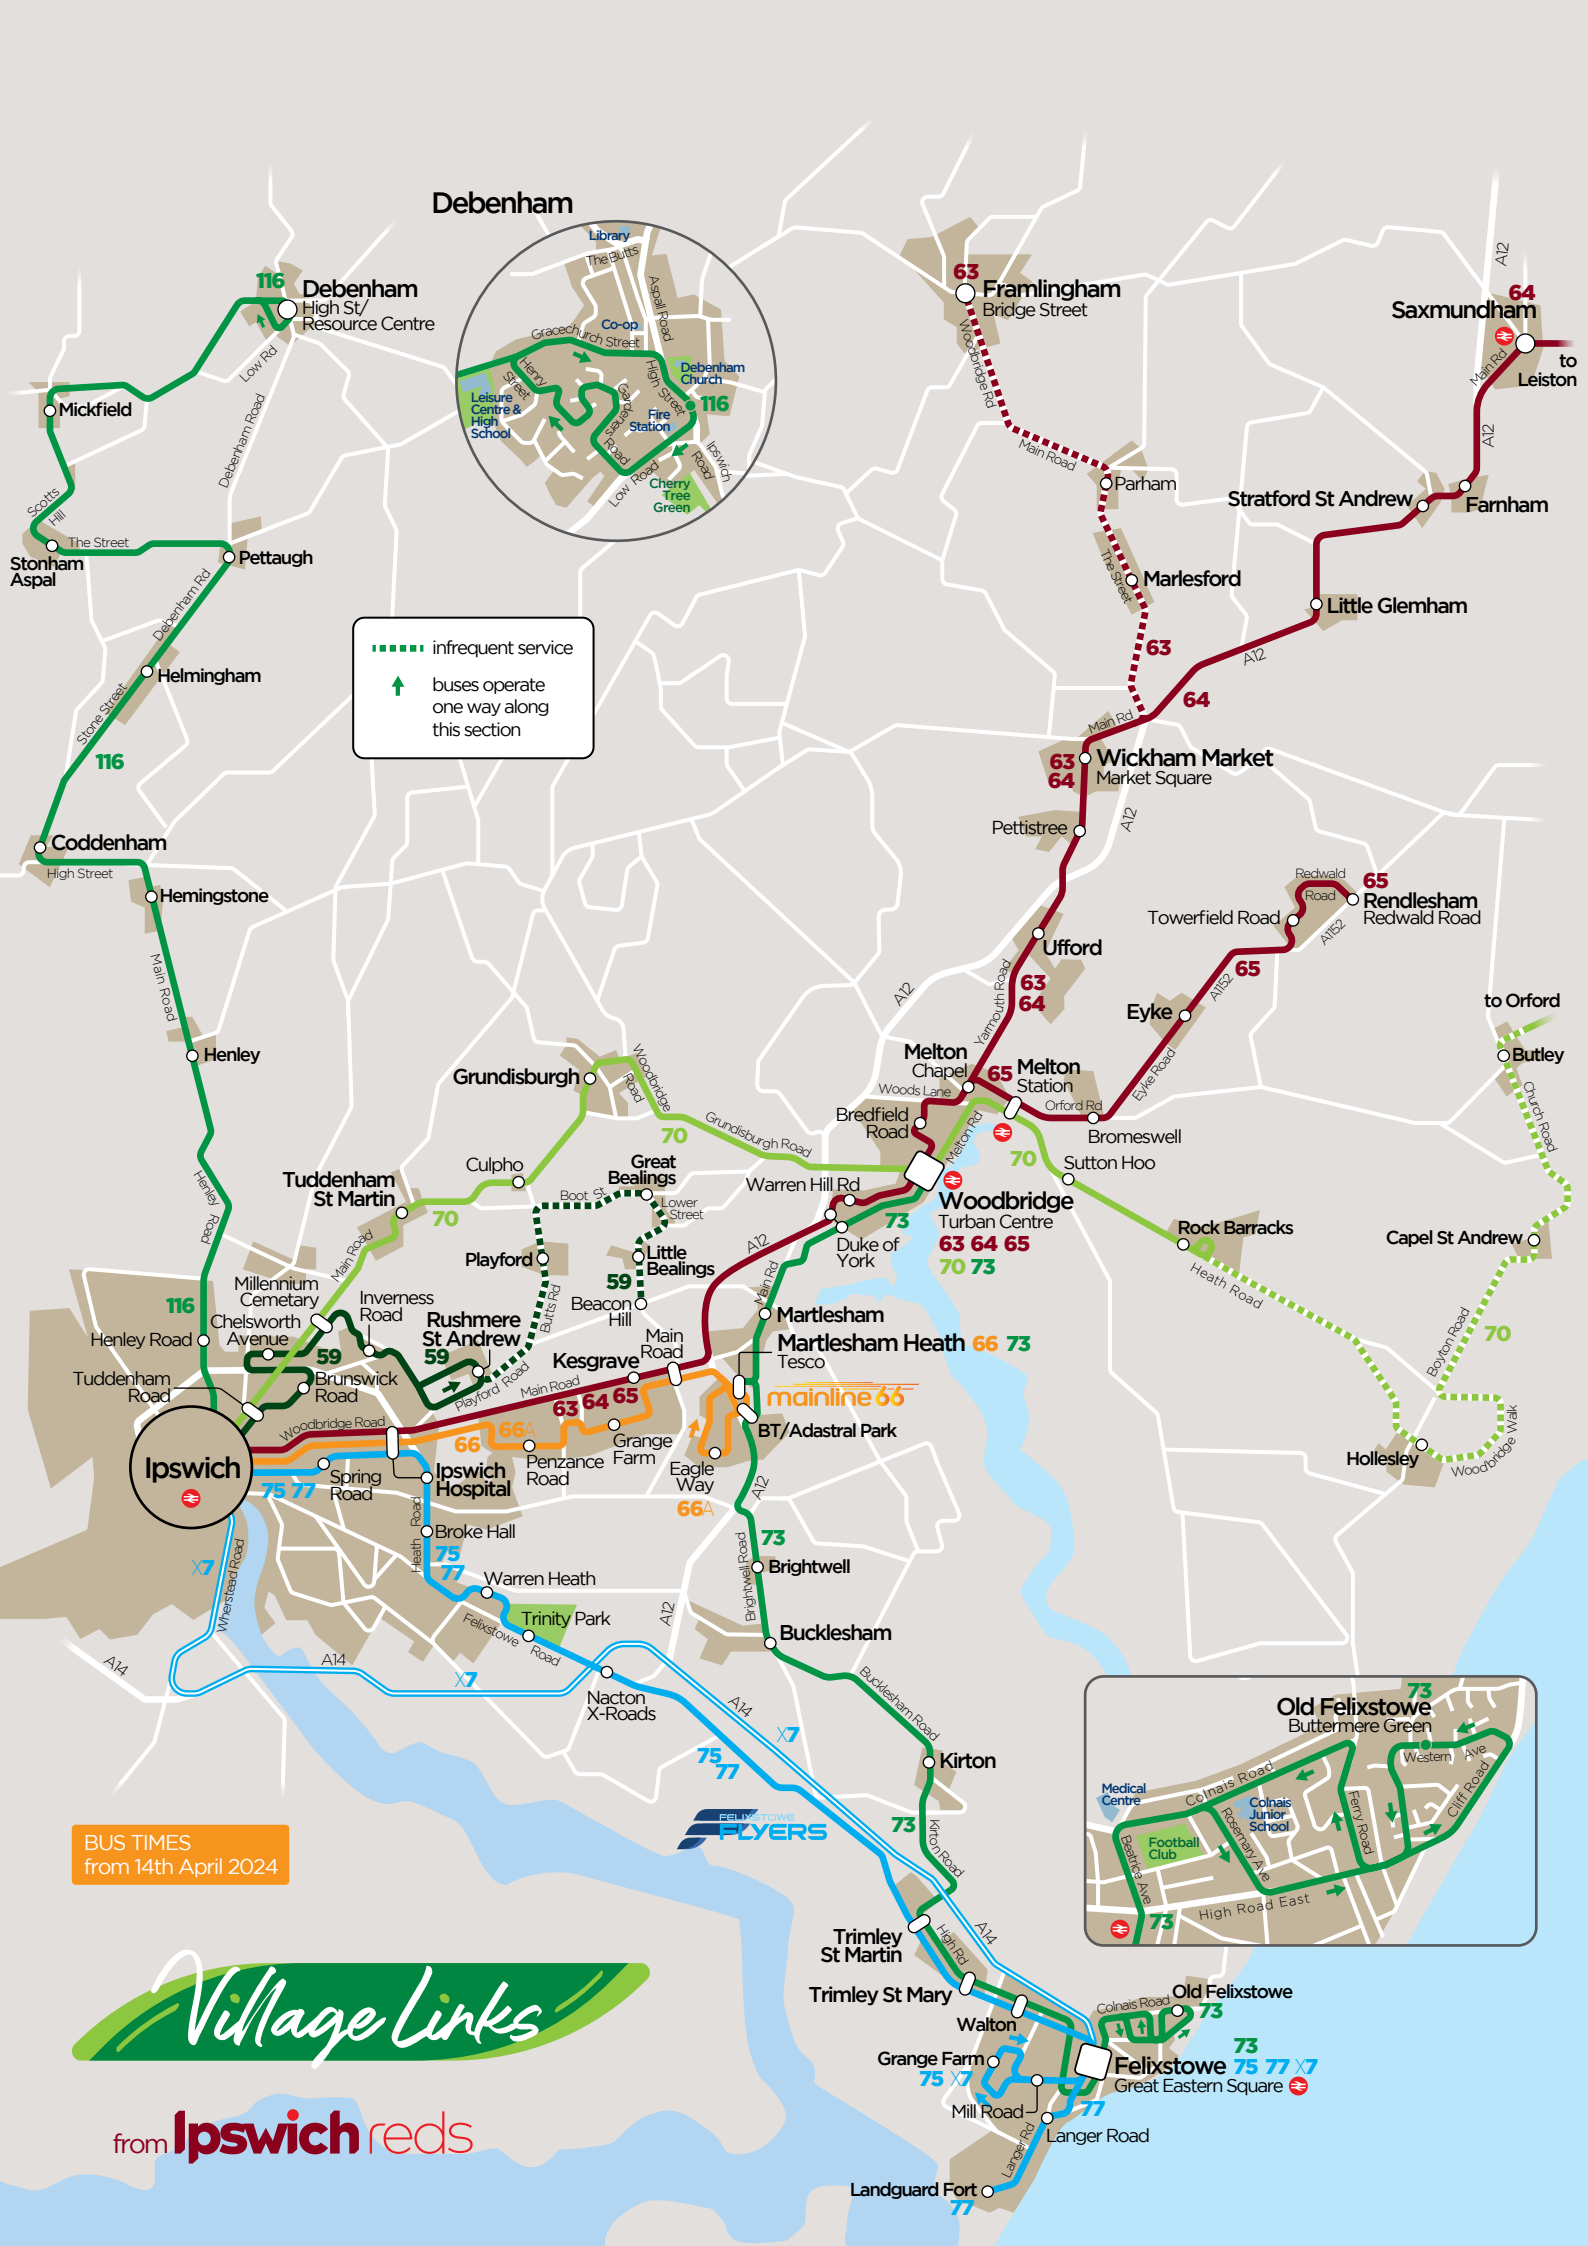

Debenham

..... infrequent service
↑ buses operate one way along this section

BUS TIMES
from 14th April 2024

Village Links

from **Ipswich reds**

FELIXSTOWE **PLYERS**

FELIXSTOWE **75 77 X7**
Great Eastern Square