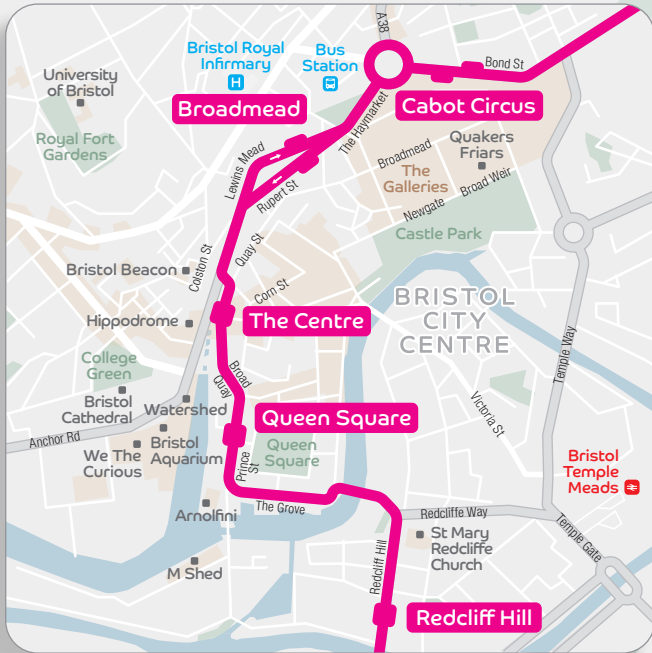

# Cribbs Causeway to Hengrove Park

from 18<sup>th</sup> September 2022

Broadmead

Cabot Circus

The Centre

Queen Square

Redcliff Hill

Cribbs Causeway

Patchway Fire Station

Fir Tree Close

Aztec West

Patchway Brook

Willow Brook

Webbs Wood

Great Meadow

Great Stoke

BRISTOL

East Street

Bedminster Parade

West Street

Dalby Avenue

Parson Street Station

Inns Court

Filwood Broadway

# Cribbs Causeway to Hengrove Park

via Aztec West, Bradley Stoke, UWE Campus, M32, City Centre, Bedminster & Inns Court