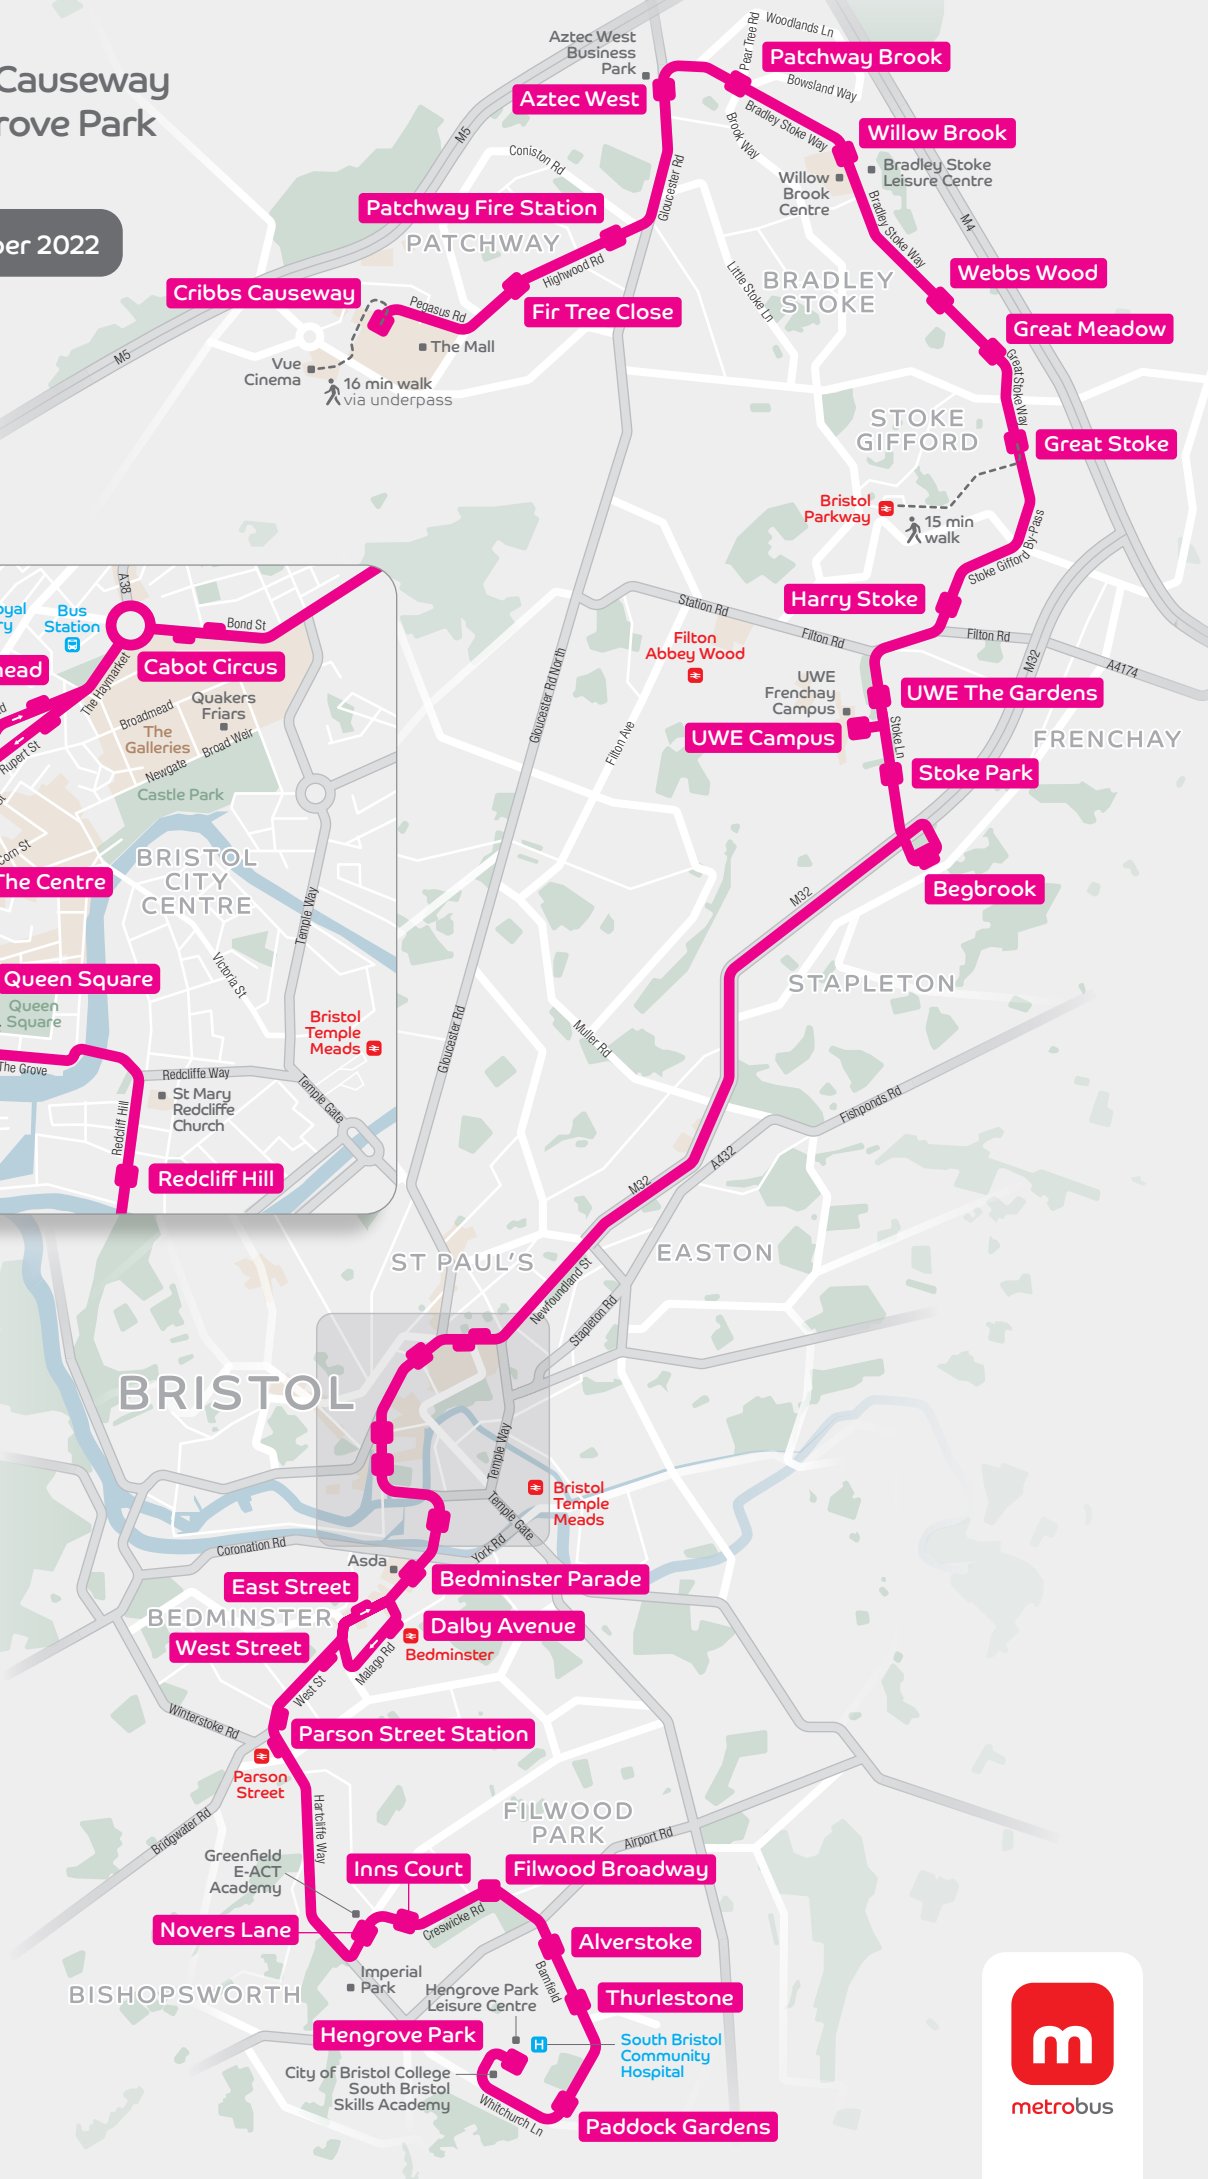

# Cribbs Causeway to Hengrove Park

from 18<sup>th</sup> September 2022

Broadmead

Cabot Circus

The Centre

Queen Square

Redcliff Hill

Cribbs Causeway

Patchway Fire Station

Fir Tree Close

Aztec West

Patchway Brook

Willow Brook

Webbs Wood

Great Meadow

Great Stoke

BRISTOL

East Street

Bedminster Parade

West Street

Dalby Avenue

Parson Street Station

Inns Court

Filwood Broadway

# Cribbs Causeway to Hengrove Park

via Aztec West, Bradley Stoke, UWE Campus, M32, City Centre, Bedminster & Inns Court