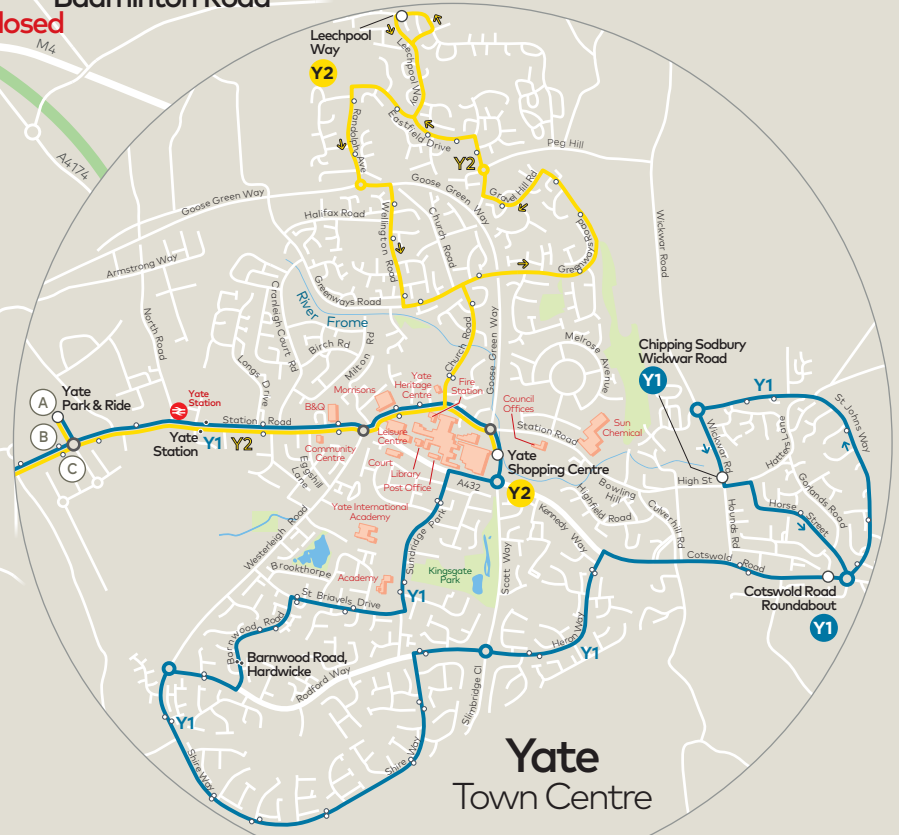

All Y1 journeys continue to Chipping Sodbury, Wickwar Road upon arrival at Cotswold Road Roundabout.

All Y2 journeys continue to Brimsham Park & Leechpool Way upon arrival at Yate Shopping Centre, except the 2305 journey from The Centre.

All Y1 journeys continue to Chipping Sodbury, Wickwar Road upon arrival at Cotswold Road Roundabout.

All Y2 journeys continue to Brimsham Park & Leechpool Way upon arrival at Yate Shopping Centre.

Bristol - Yate - Chipping Sodbury

Y1 **Y2**

Clean Air
for Bristol

Clean Air Zone
www.bristol.gov.uk/cleanairzone

Bristol
City Centre

Routes Y1 and Y2 diverted
due to the closure of
Badminton Road

Road Closed

Yate
Town
Centre

Yate
Town Centre

- Y1 route
- Y2 route
- ← Direction of travel
- Terminus point
- Timed stop
- Bus stop

Bristol
City Centre