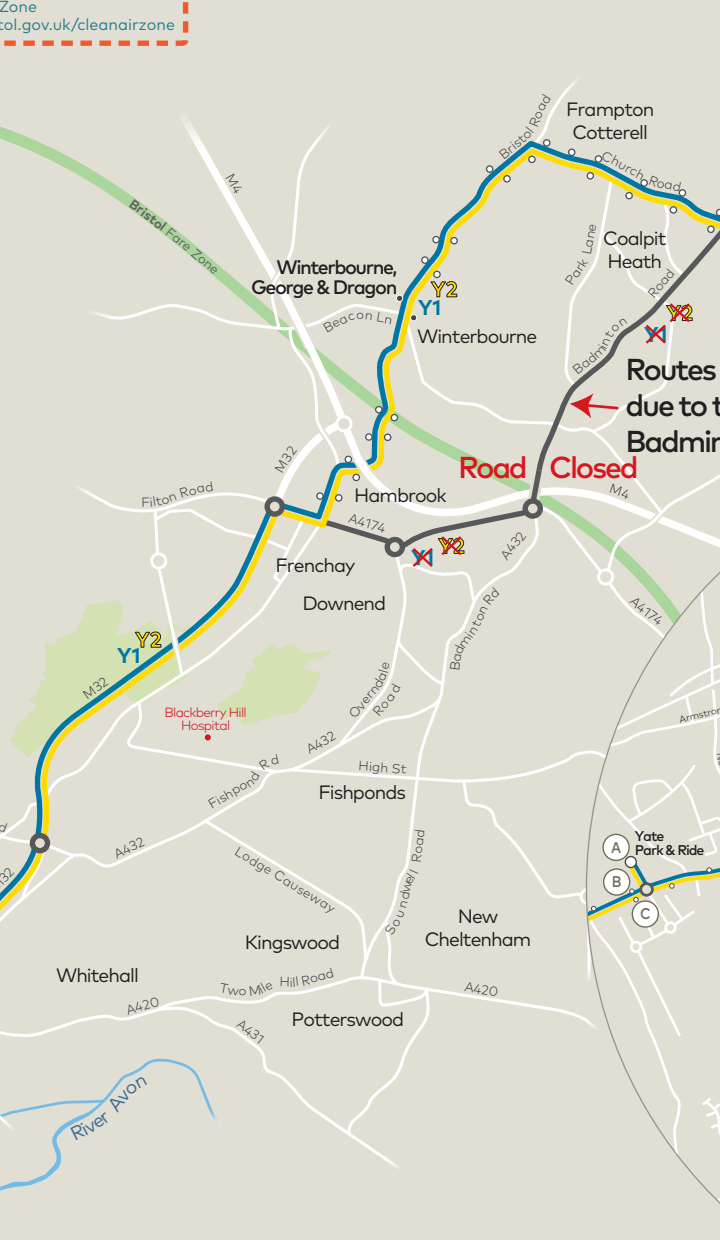

Routes Y1 and Y2 diverted
due to the closure of
Badminton Road

Road Closed