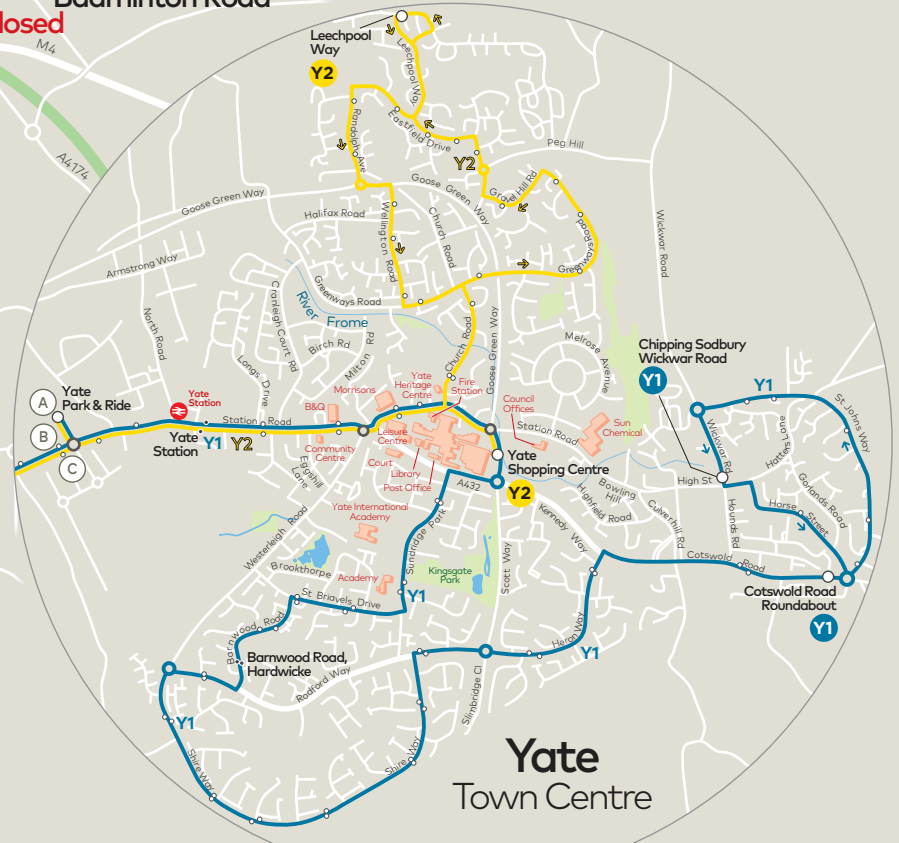

All Y1 journeys continue to Chipping Sodbury, Wickwar Road upon arrival at Cotswold Road Roundabout.

All Y2 journeys continue to Brimsham Park & Leechpool Way upon arrival at Yate Shopping Centre.

Saturday (except Public Holidays)

All Y1 journeys continue to Chipping Sodbury, Wickwar Road upon arrival at Cotswold Road Roundabout.

All Y2 journeys continue to Brimsham Park & Leechpool Way upon arrival at Yate Shopping Centre.

Bristol - Yate - Chipping Sodbury

Clean Air for Bristol

Clean Air Zone
www.bristol.gov.uk/cleanairzone

Bristol City Centre

- Y1 route
- Y2 route
- ← Direction of travel
- Terminus point
- Timed stop
- Bus stop

Bristol City Centre

Road Closed

Routes Y1 and Y2 diverted due to the closure of Badminton Road

Yate Town Centre

Yate Town Centre