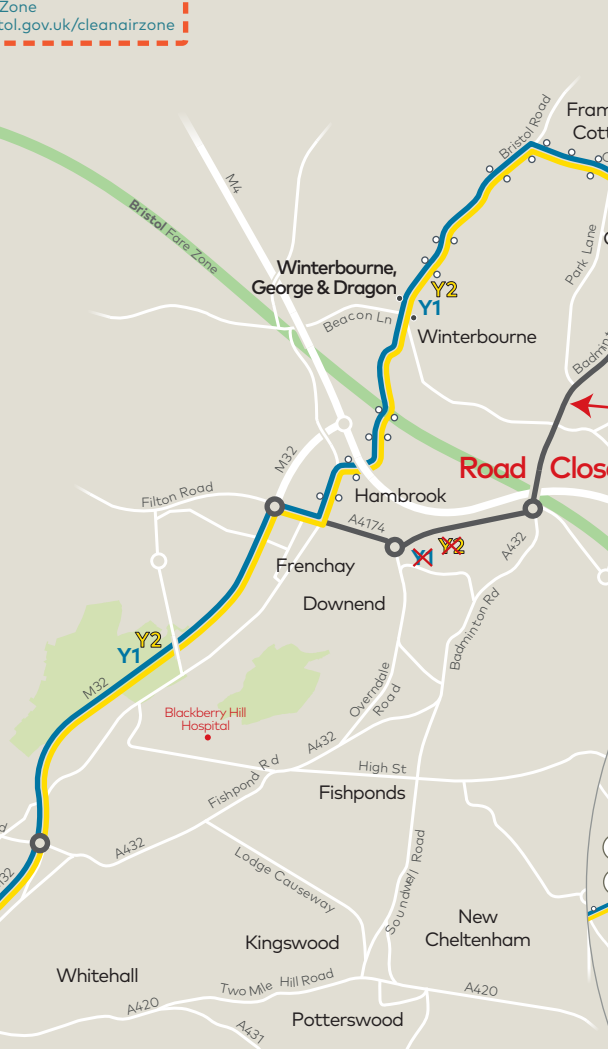

All Y1 journeys continue to Chipping Sodbury, Wickwar Road upon arrival at Cotswold Road Roundabout.

All Y2 journeys continue to Brimsham Park & Leechpool Way upon arrival at Yate Shopping Centre.

Saturday (except Public Holidays)

All Y1 journeys continue to Chipping Sodbury, Wickwar Road upon arrival at Cotswold Road Roundabout.

All Y2 journeys continue to Brimsham Park & Leechpool Way upon arrival at Yate Shopping Centre.

Bristol - Yate - Chipping Sodbury

Clean Air for Bristol

Clean Air Zone
www.bristol.gov.uk/cleanairzone

Bristol City Centre

- Y1 route
- Y2 route
- ← Direction of travel
- Terminus point
- Timed stop
- Bus stop

Bristol City Centre

Road Closed

Routes Y1 and Y2 diverted due to the closure of Badminton Road

Yate Town Centre

Yate Town Centre