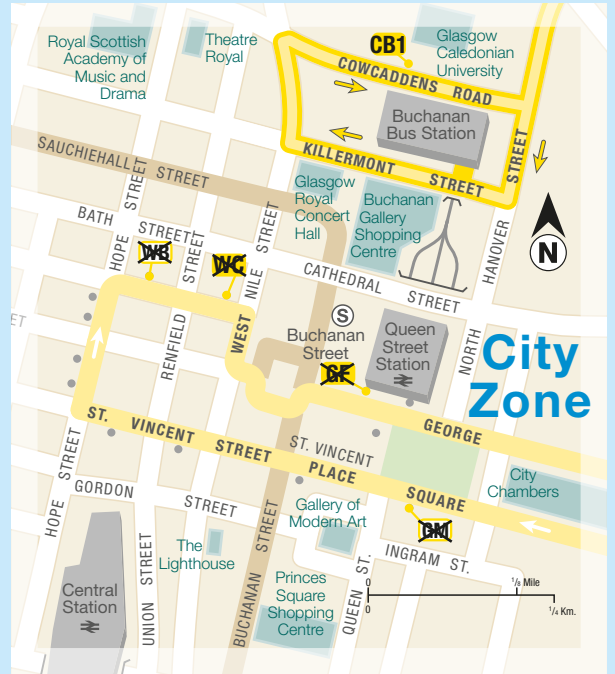

41

Route Map

City Zone

City Zone

Route of service 41	
Diversion route	
Route not served	
Terminus Point	
Bus stops served towards Easterhouse	
Bus stops served towards City Centre	
Other bus stops	
Pedestrianised Areas	
Railway line and Station	
Underground Station	