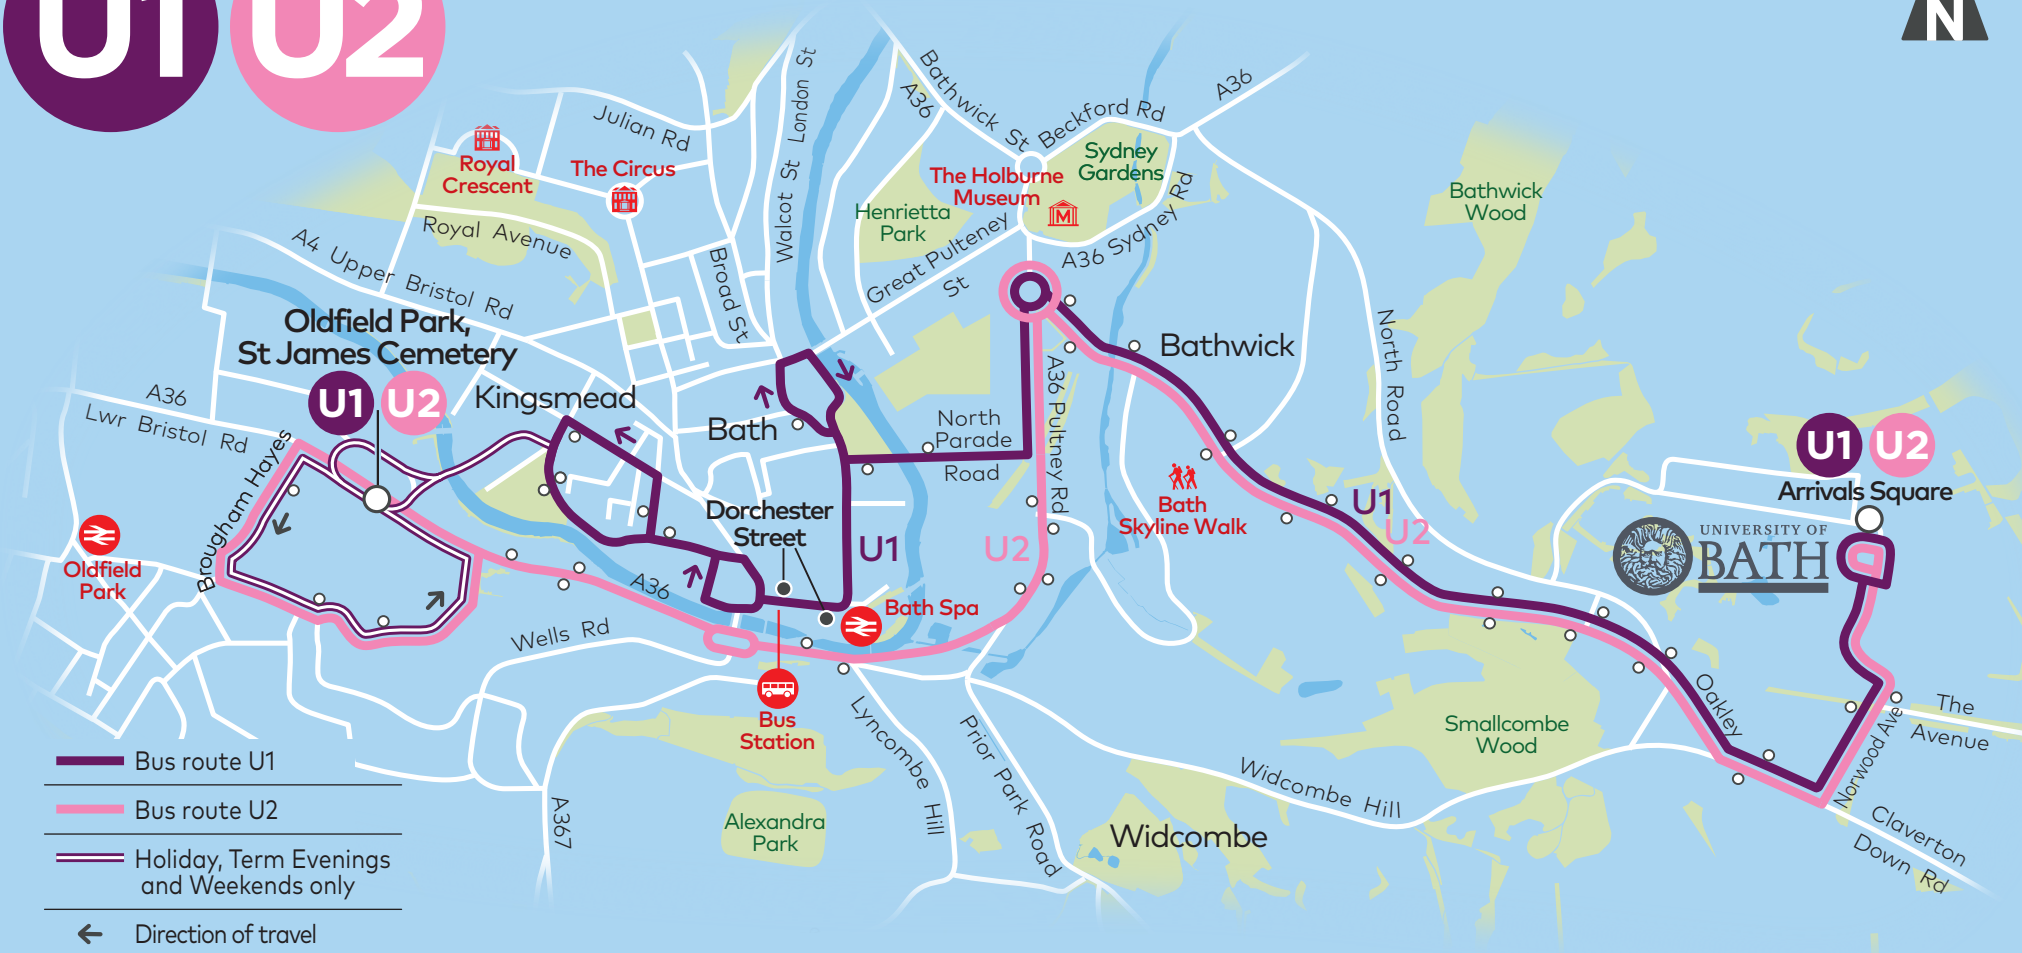

# U1 U2

- Bus route U1

---

- Bus route U2

---

- Holiday, Term Evenings and Weekends only

---

- Direction of travel

---

- Terminus point

---

- Timed stop

---

- Bus stop

Contains Ordnance Survey data  
 © Crown Copyright 2023  
 Digital Cartography by Pindar Creative  
[www.pindarcreative.co.uk](http://www.pindarcreative.co.uk)