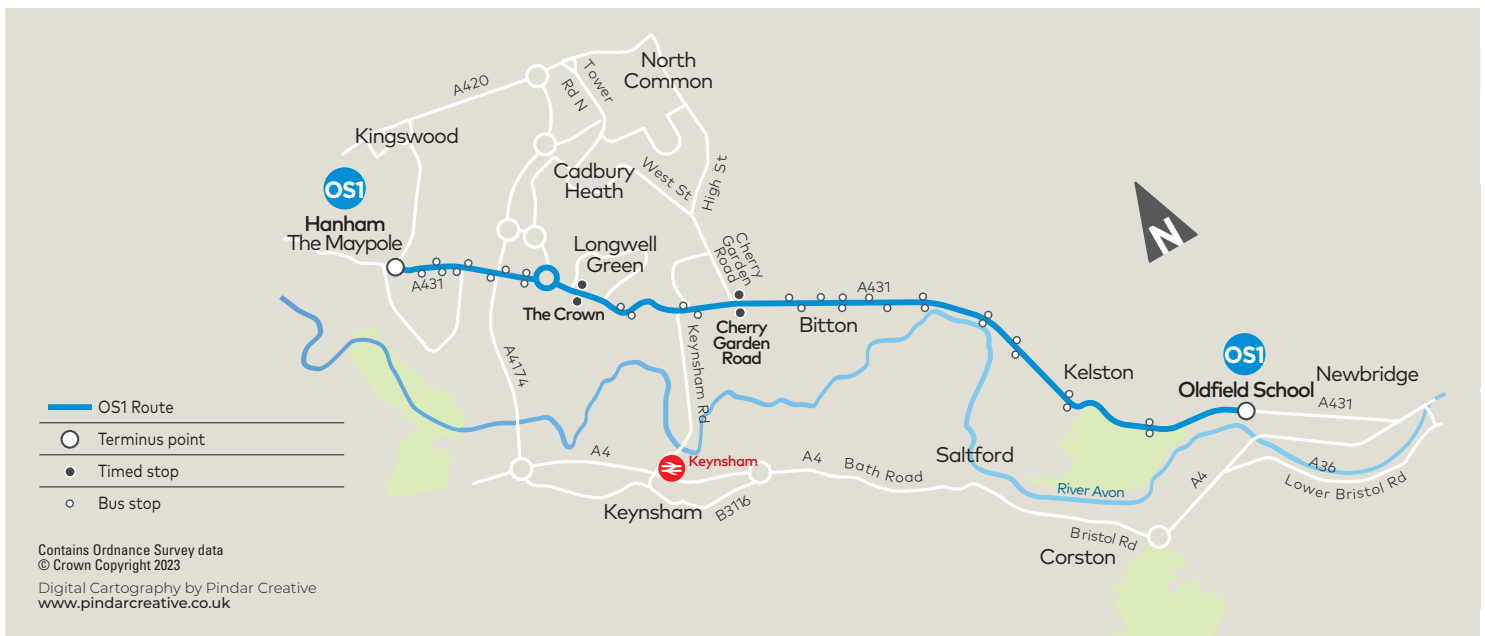

OS1

Hanham, The Maypole - Oldfield School

Valid from 2 April 2023

via Longwell Green and Bitton

Monday to Friday (except Public Holidays)**Operates term time only**

	Service Number	OS1	OS1
Hanham, The Maypole	0750	0751	
Longwell Green, The Crown	0758	0759	
Cherry Garden Road	0803	0804	
Oldfield School	0815	0816	

Saturday, Sunday and Public Holidays - No service**OS1**

Oldfield School - Hanham, The Maypole

Valid from 2 April 2023

via Bitton and Longwell Green

Monday to Friday (except Public Holidays)**Operates term time only**

	Service Number	OS1	OS1
Oldfield School	1500	1501	
Cherry Garden Road	1510	1511	
Longwell Green, The Crown	1515	1516	
Hanham, The Maypole	1520	1521	

Saturday, Sunday and Public Holidays - No service

get your next timetable on the app!