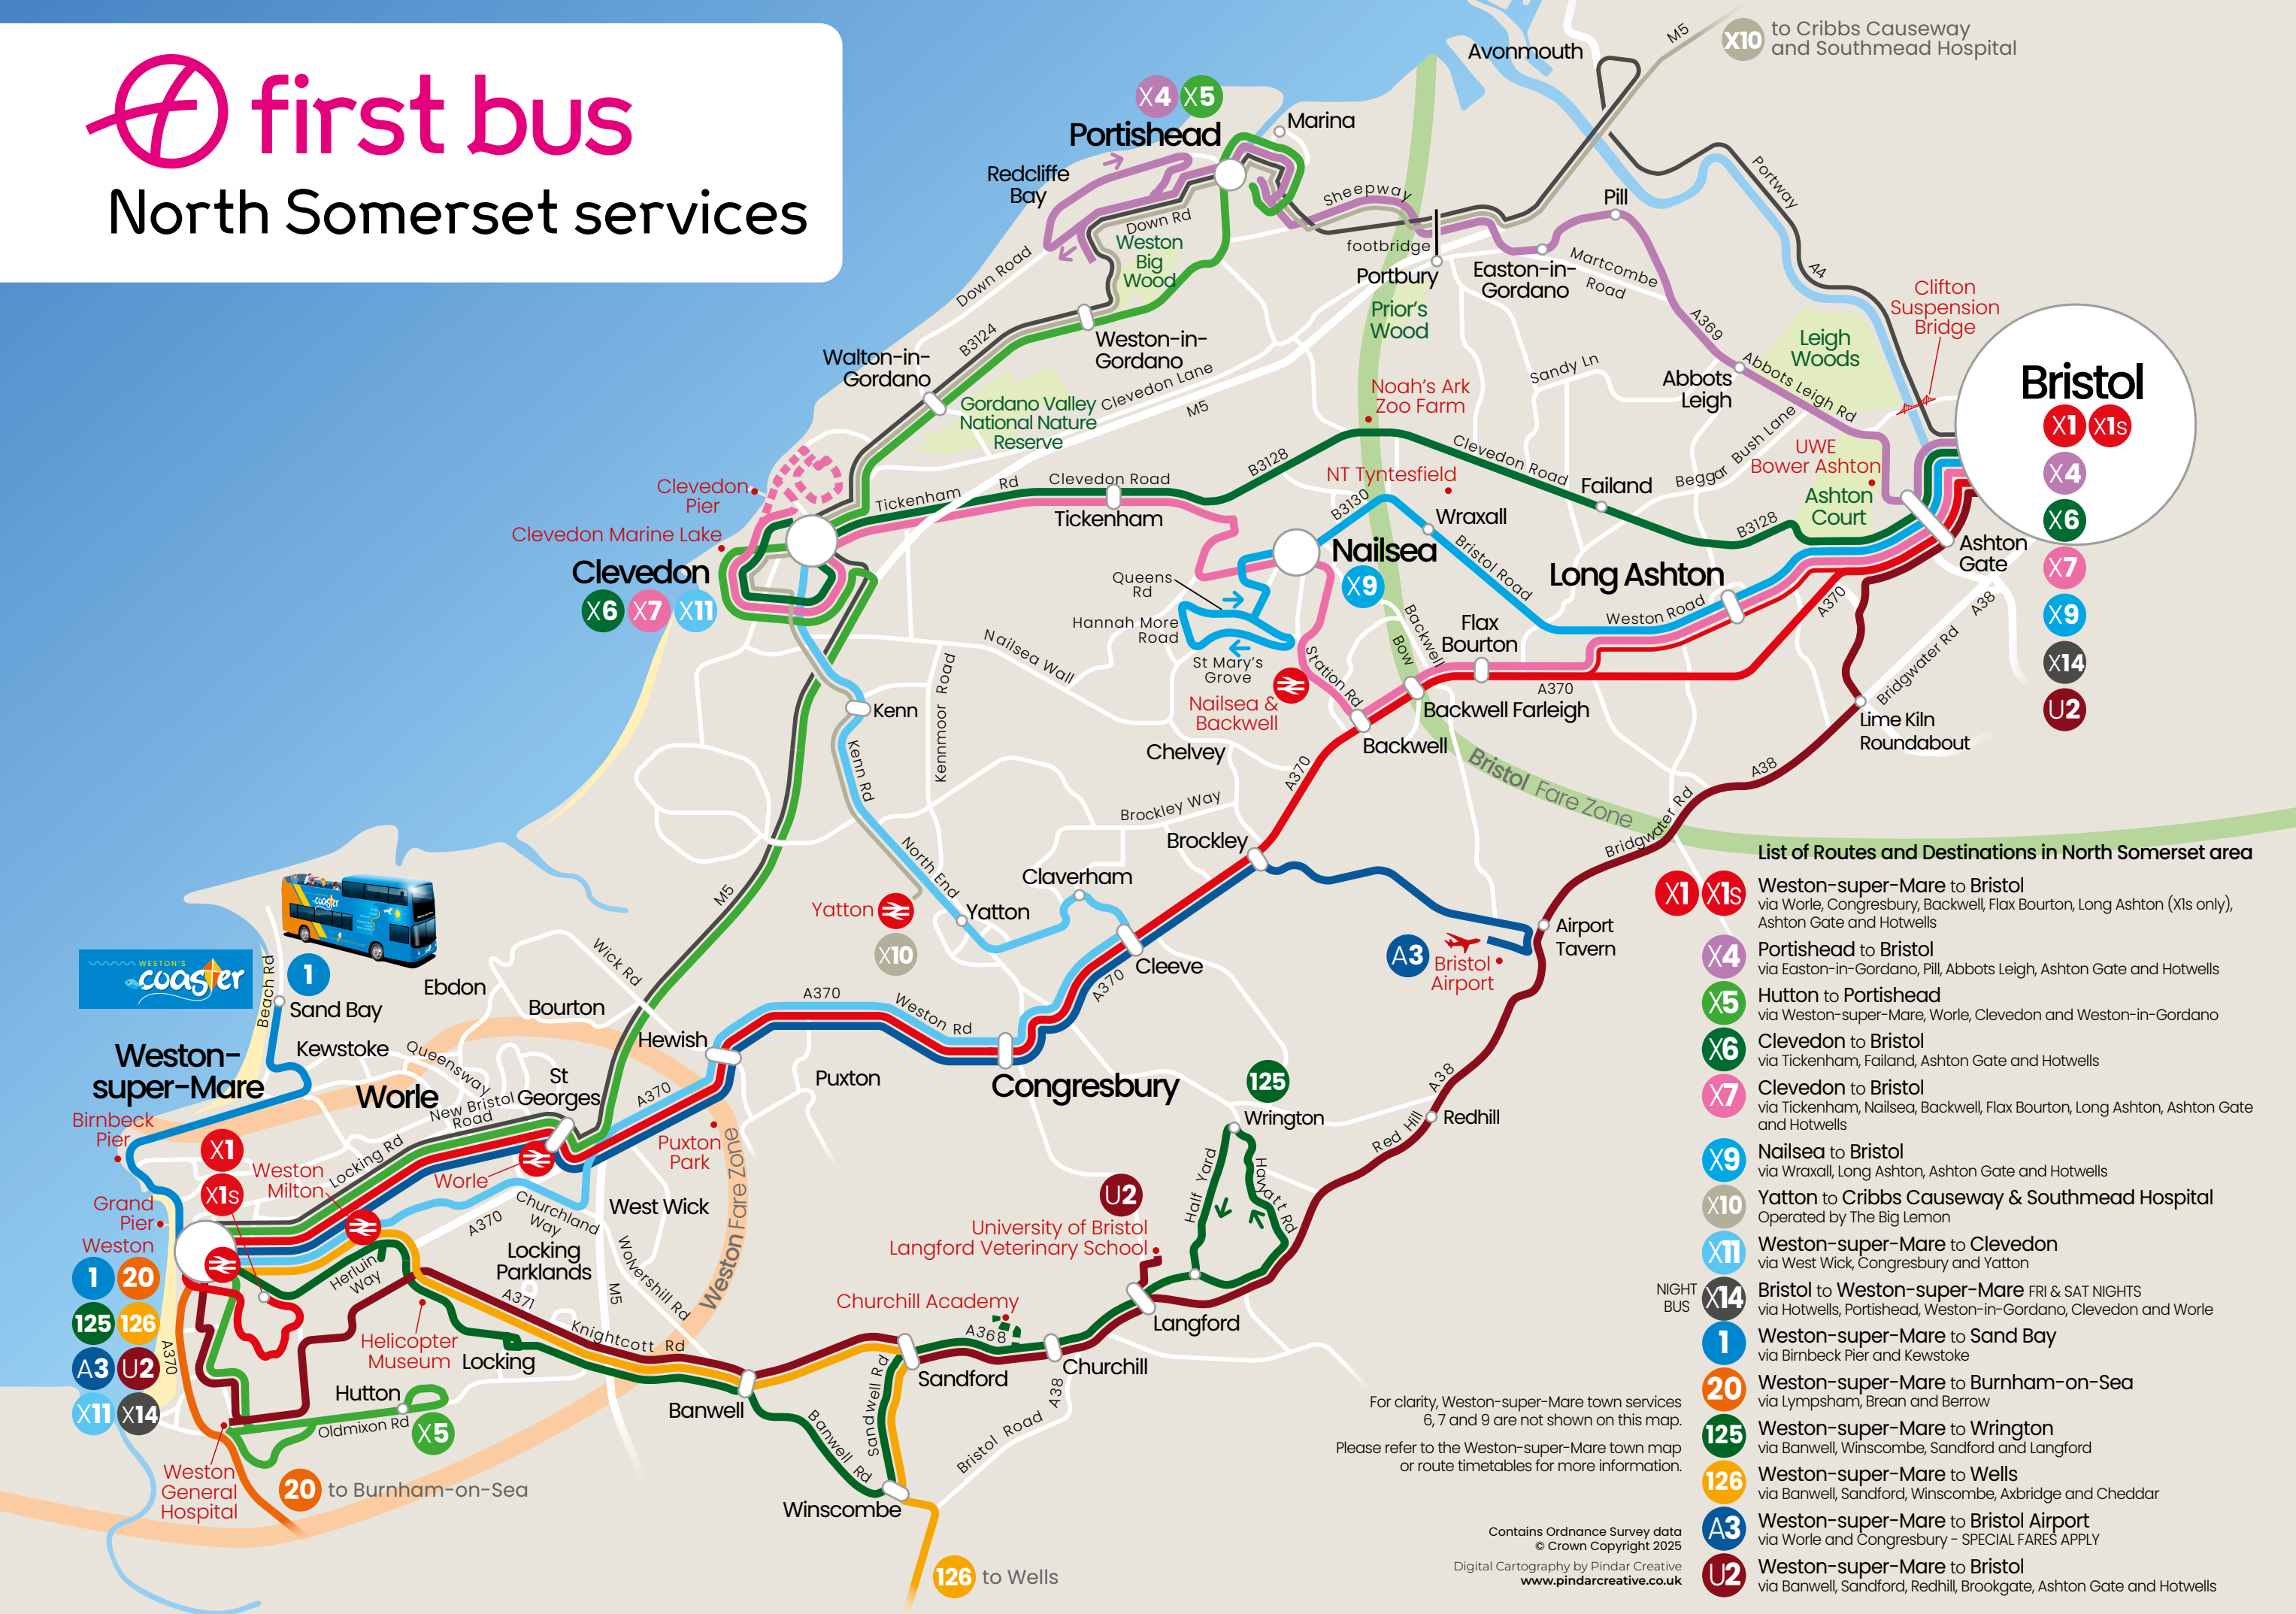

first bus

North Somerset services

Bristol

- X1 X1s
- X4
- X6
- X7
- X9
- X14
- U2

List of Routes and Destinations in North Somerset area

- X1 X1s** Weston-super-Mare to Bristol via Worle, Congresbury, Backwell, Flax Bourton, Long Ashton (X1s only), Ashton Gate and Hotwells
- X4** Portishead to Bristol via Easton-in-Gordano, Pill, Abbots Leigh, Ashton Gate and Hotwells
- X5** Hutton to Portishead via Weston-super-Mare, Worle, Clevedon and Weston-in-Gordano
- X6** Clevedon to Bristol via Tickenham, Failand, Ashton Gate and Hotwells
- X7** Clevedon to Bristol via Tickenham, Nailsea, Backwell, Flax Bourton, Long Ashton, Ashton Gate and Hotwells
- X9** Nailsea to Bristol via Wraxall, Long Ashton, Ashton Gate and Hotwells
- X10** Yatton to Cribbs Causeway & Southmead Hospital Operated by The Big Lemon
- X11** Weston-super-Mare to Clevedon via West Wick, Congresbury and Yatton
- X14** Bristol to Weston-super-Mare FRI & SAT NIGHTS via Hotwells, Portishead, Weston-in-Gordano, Clevedon and Worle
- 1** Weston-super-Mare to Sand Bay via Birnbeck Pier and Kewstoke
- 20** Weston-super-Mare to Burnham-on-Sea via Lymsham, Brean and Berrow
- 125** Weston-super-Mare to Wrington via Banwell, Winscombe, Sandford and Langford
- 126** Weston-super-Mare to Wells via Banwell, Sandford, Winscombe, Axbridge and Cheddar
- A3** Weston-super-Mare to Bristol Airport via Worle and Congresbury - SPECIAL FARES APPLY
- U2** Weston-super-Mare to Bristol via Banwell, Sandford, Redhill, Brookgate, Ashton Gate and Hotwells

For clarity, Weston-super-Mare town services 6, 7 and 9 are not shown on this map. Please refer to the Weston-super-Mare town map or route timetables for more information.