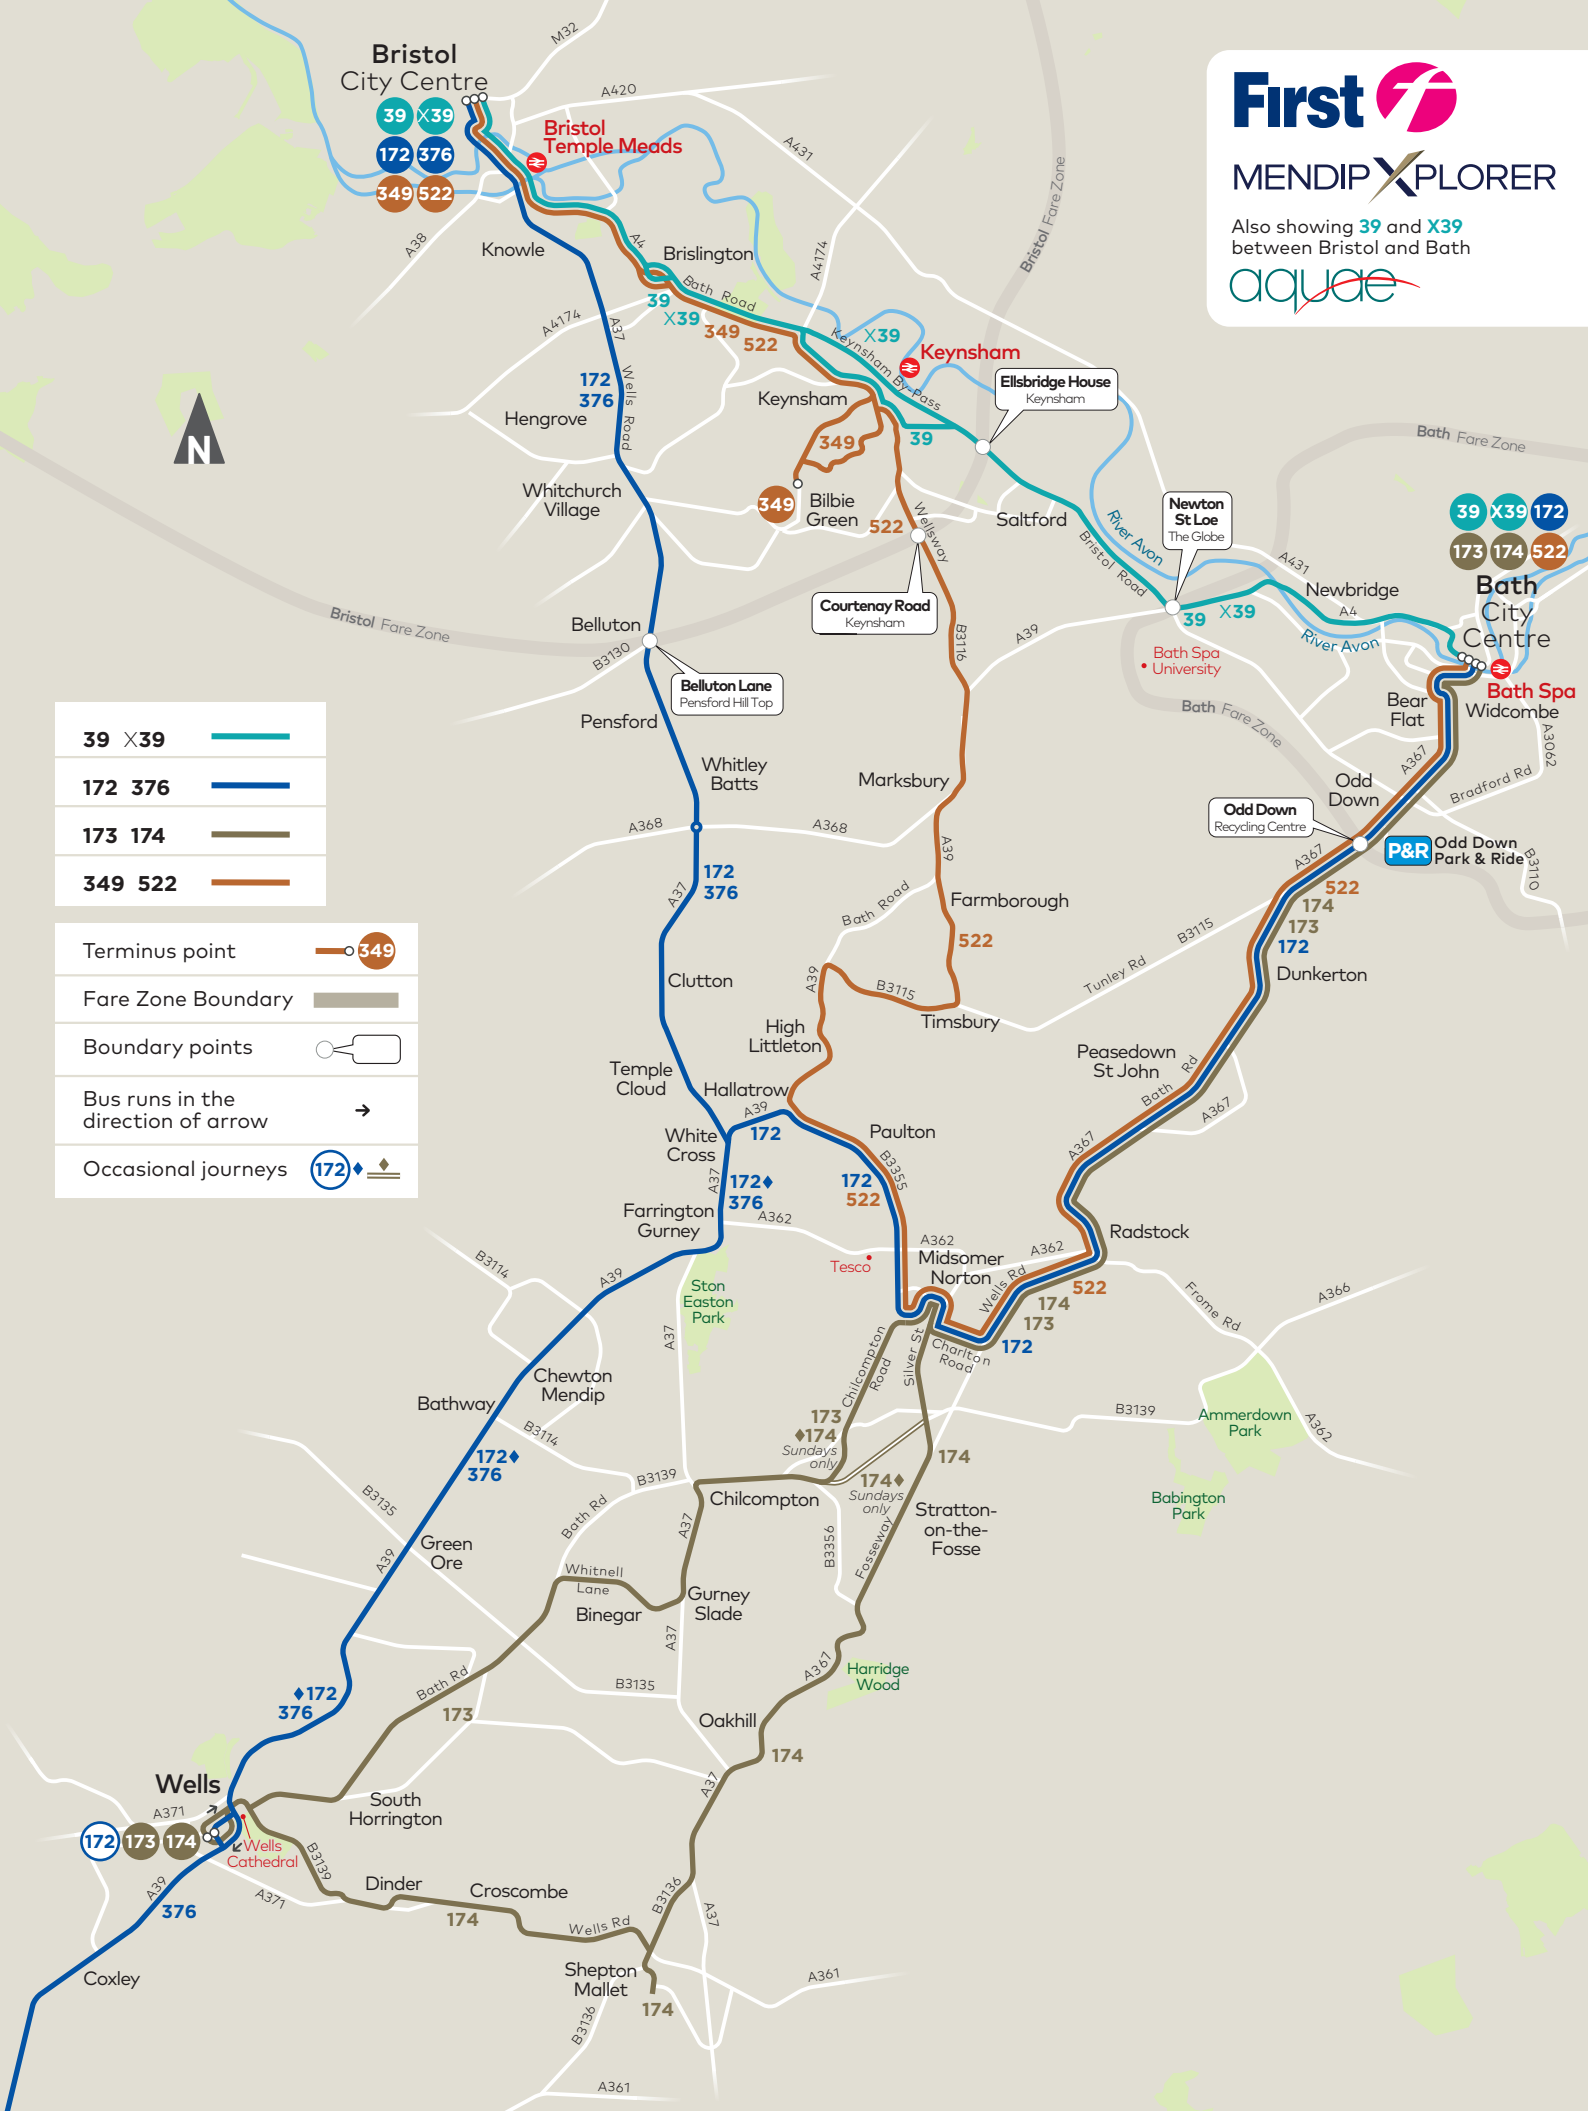

Also showing 39 and X39 between Bristol and Bath

39 X39	
172 376	
173 174	
349 522	

Terminus point	
Fare Zone Boundary	
Boundary points	
Bus runs in the direction of arrow	
Occasional journeys	

376 to Glastonbury and Street