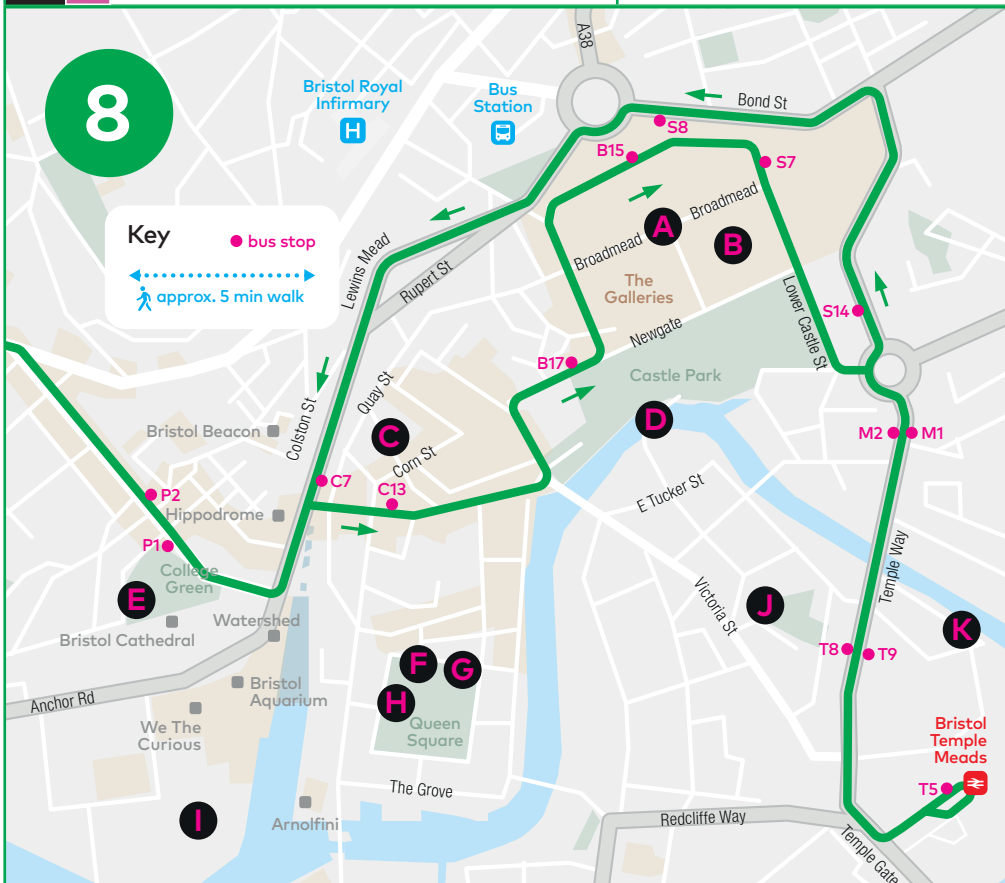

# BRISTOL LIGHT FESTIVAL

First Bus

# SEE THE LIGHTS *for less!*

...here's the nearest **Service 8** stops to each light installation

Installation		Nearest bus stop
A	 Emergence	Broadmead <b>B15, S8, S7</b>
B	 Elysian Arches	Broadmead <b>B15, S8, S7</b>
C	 Ascendance	The Centre <b>C7, C13</b>
D	 Wildlight	Bristol Bridge <b>B17</b>
E	 Evanescent	College Green <b>P1 &amp; P2</b>
F	 Info hut	The Centre <b>C7, C13</b>
G	 The Nectary	The Centre <b>C7, C13</b>
H	 Swing Song	The Centre <b>C7, C13</b>
I	 Pulse	College Green <b>P1 &amp; P2</b>
J	 The Unfolding	Temple Way <b>T8 &amp; T9</b>
K	 Bristol is Always a Good Idea	Temple Way <b>T8 &amp; T9</b>

## Plan your journey on the First Bus app!

- Plan journeys
- View timetables
- Find live bus times
  - Buy tickets when you like
- See how many seats are free
- Live track your bus on the map

Search 'First Bus'