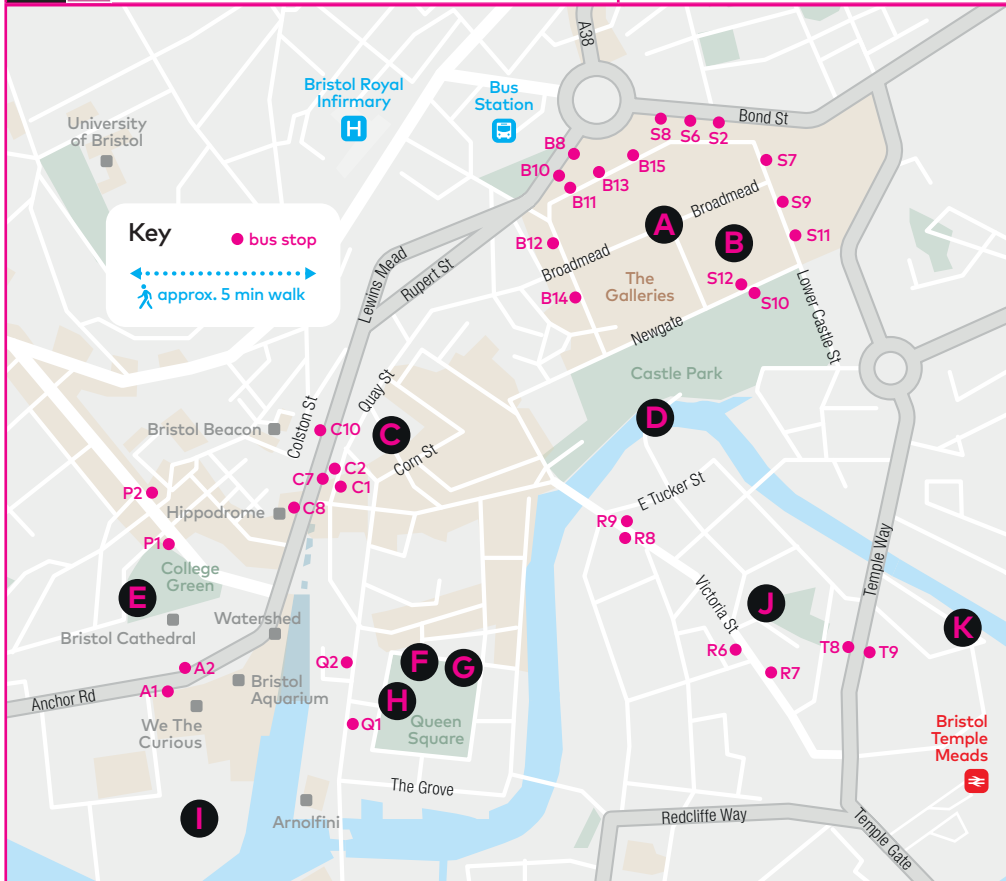

BRISTOL LIGHT FESTIVAL

SEE THE LIGHTS *for less!*

...here's the **nearest bus stops** to each light installation

Installation	Nearest bus stop
A Emergence	any stop serving Broadmead
B Elysian Arches	any stop serving Broadmead
C Ascendance	The Centre C1, C2, C7, C8, C10
D Wildlight	Bristol Bridge R8 & R9
E Evanescent	College Green P1 & P2
F Info hut	Queen Square Q1 & Q2
G The Nectary	Queen Square Q1 & Q2
H Swing Song	Queen Square Q1 & Q2
I Pulse	Anchor Road A1 & A2
J The Unfolding	Victoria Street R6 & R7
K Bristol is Always a Good Idea	Temple Way T8 & T9

Plan your journey on the First Bus app!

- Plan journeys
- View timetables
- Find live bus times
 - Buy tickets when you like
- See how many seats are free
- Live track your bus on the map

Search 'First Bus'