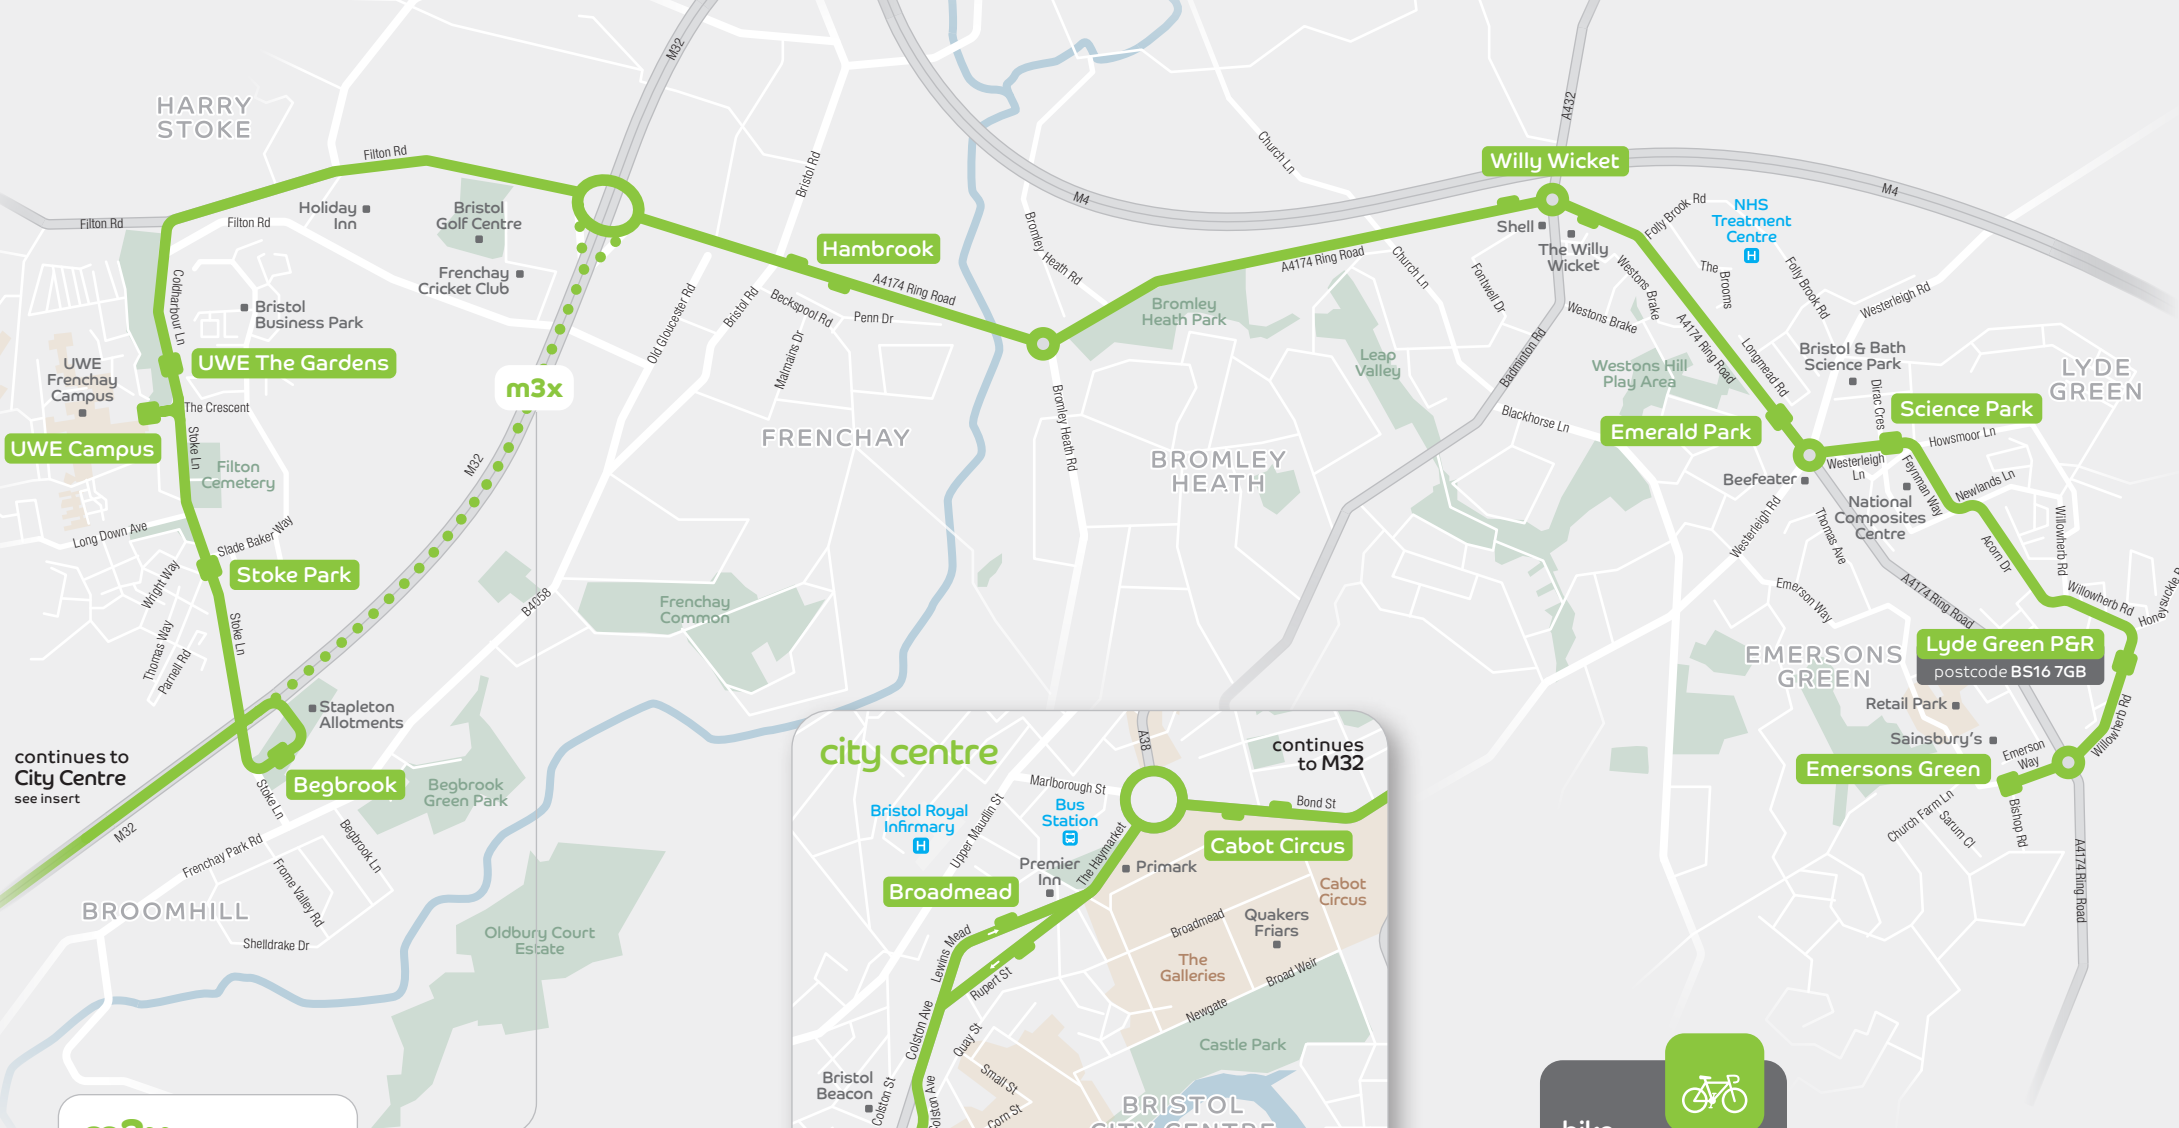

Emersons Green to City Centre

from 22nd January 2023

continues to City Centre see insert

m3x express commuter service
 getting you into Bristol faster during the week
 see timetable for details.

 **bike parking**
 is available at all metrobus stops, which are well-lit and have CCTV.