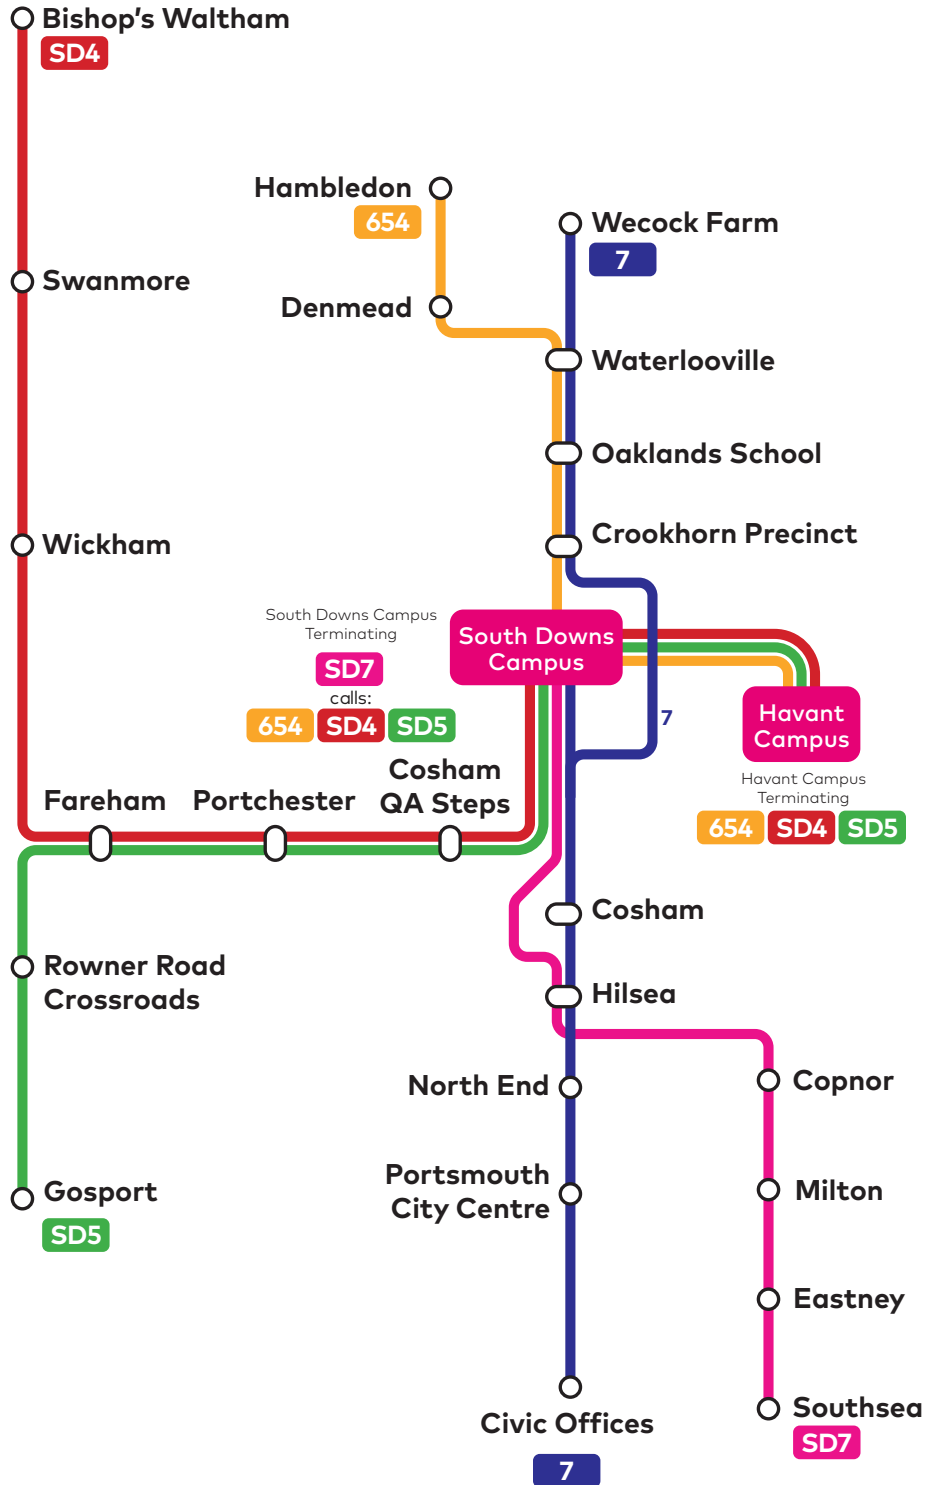

South Downs Campus Bus Routes

To discover more places
to visit on our network,
scan the QR code below.