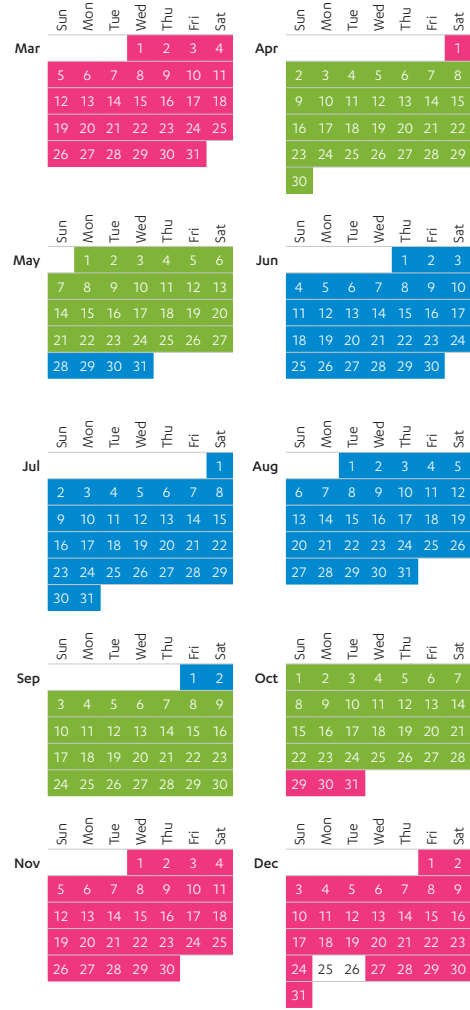

Green timetable

Lynmouth Lyndale coach park	1040	1140	1240	1340	1440	1540	1610	1710	1810
Countisbury Blue Ball Inn	1049	1149	1249	1349	1449	1549	1619	1719	1819
Exmoor County Gate car park	1058	1158	1258	1358	1458	1558	1628	1728	1828
Whitstone Post opp view point	1105	1205	1305	1405	1505	1605	1635	1735	1835
Porlock Doverhay car park	1115	1215	1315	1415	1515	1615	1645	1745	1845
Allerford bus shelter	1121	1221	1321	1421	1521	1621	1651	1751	1851
Selworthy turn	1124	1224	1324	1424	1524	1624	1654	1754	1854
Bratton turn	1128	1228	1328	1428	1528	1628	1658	1758	1858
Minehead The Avenue	1135	1235	1335	1435	1535	1635	1705	1805	1905
Minehead West Somerset Railway	1137	1237	1337	1437	1537	1637	1707	1807	1907
Minehead Butlins main gate arr	1140	1240	1340	1440	1540	1640	1710	1810	1910
Minehead Butlins main gate dep							1710	1810	
Minhead Premier Inn							1712	1812	
Dunster Dunster Steep							1715	1815	
Carhampton opp Post office							1718	1818	
Blue Anchor Hoburne Holiday Park							1725	1825	

Pink timetable

1110	1410	1710
1119	1419	1719
1128	1428	1728
1135	1435	1735
1145	1445	1745
1151	1451	1751
1154	1454	1754
1158	1458	1758
1205	1505	1805
1207	1507	1807
1210	1510	1810
		1810
		1812
		1815
		1818
		1825

Exmoor Coaster runs most days.
Plan your day out by checking which timetable is running on your chosen day.

on school days this trip runs with a closed-top bus