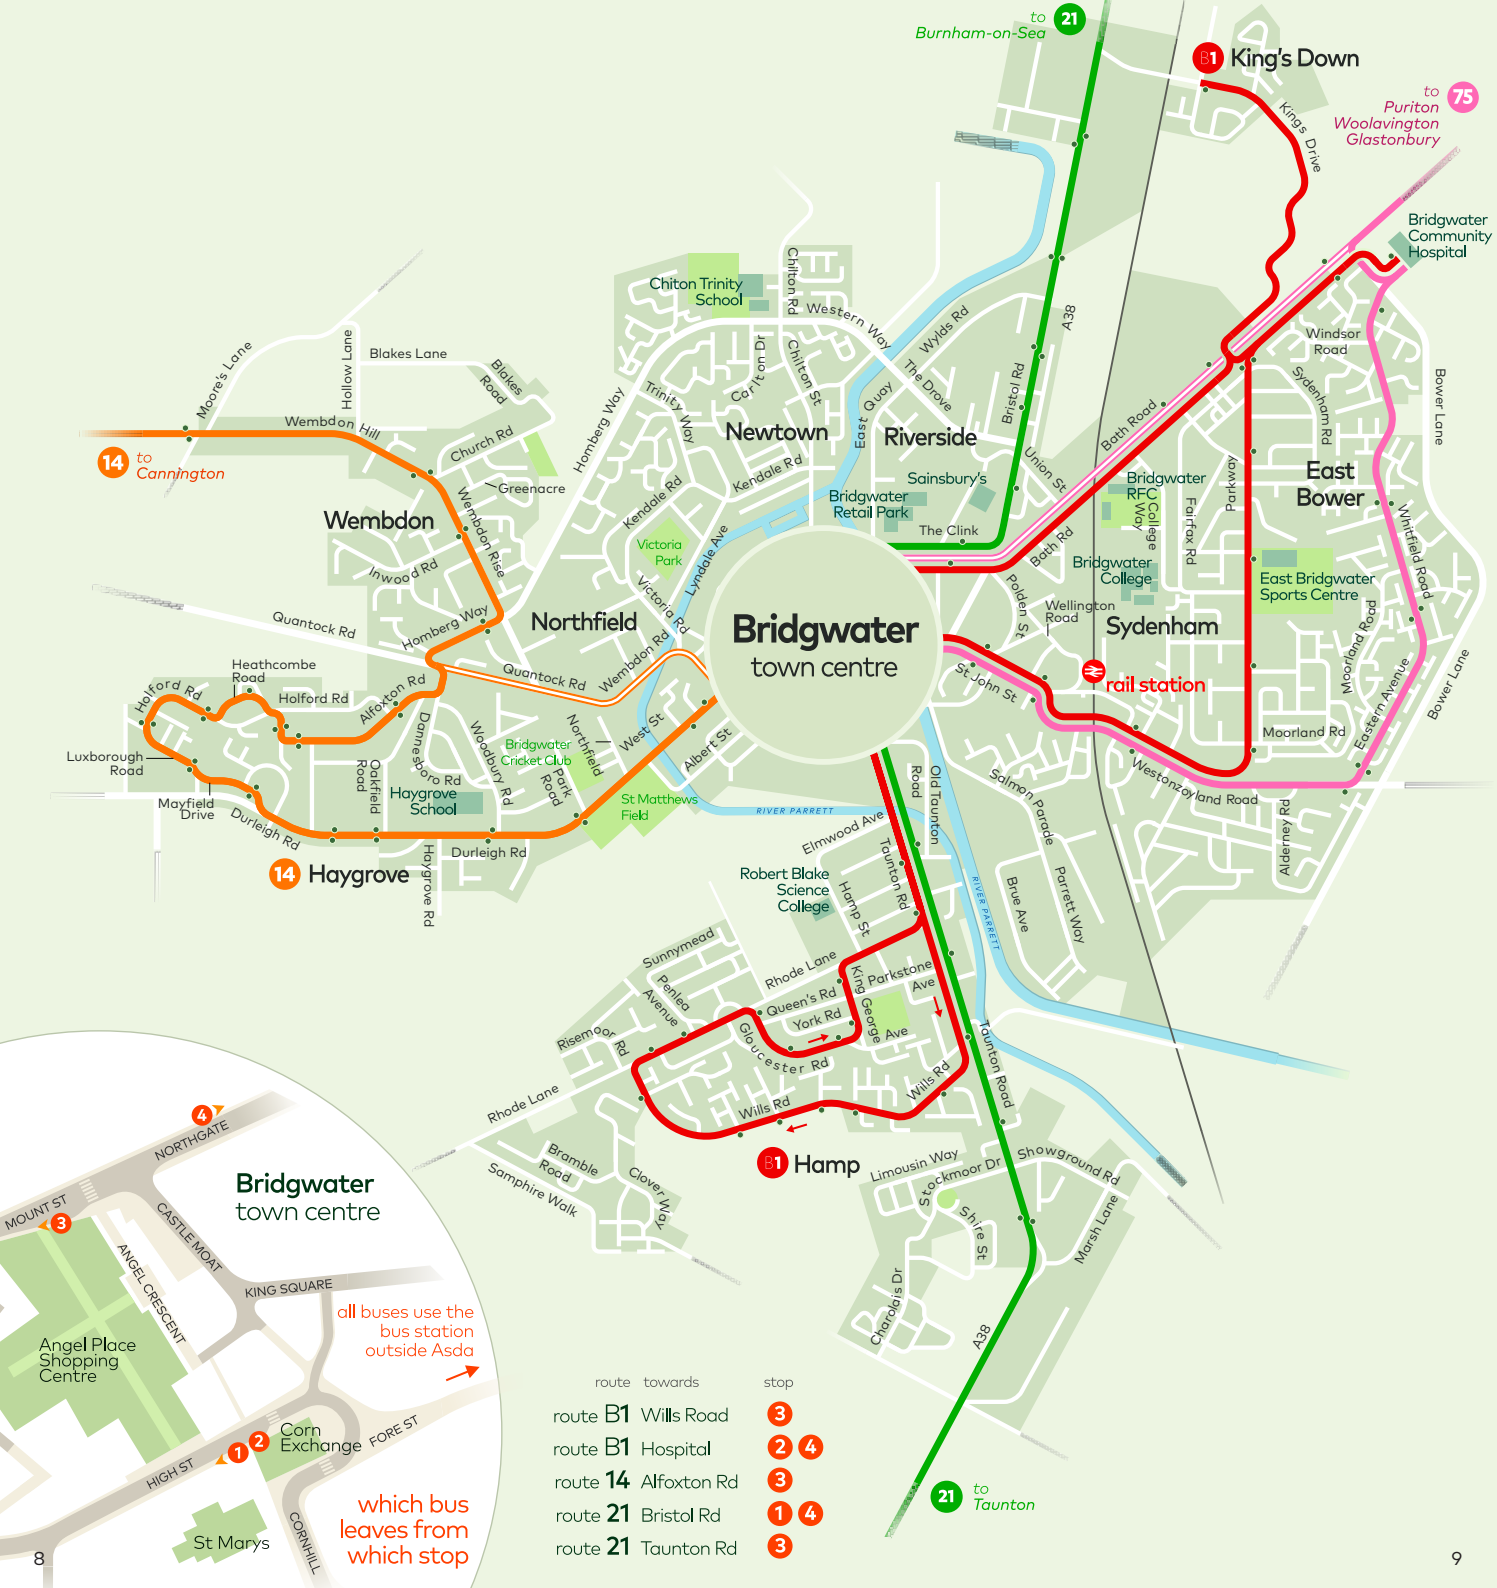

14 to Cannington

14 Haygrove

B1 King's Down

75 to Puriton Woolavington Glastonbury

21 to Burnham-on-Sea

21 to Taunton

Bridgwater town centre

rail station

Bridgwater town centre

all buses use the bus station outside Asda

which bus leaves from which stop

route towards

- route B1 Wills Road
- route B1 Hospital
- route 14 Alfoxton Rd
- route 21 Bristol Rd
- route 21 Taunton Rd

stop

- 3
- 2 4
- 3
- 1 4
- 3