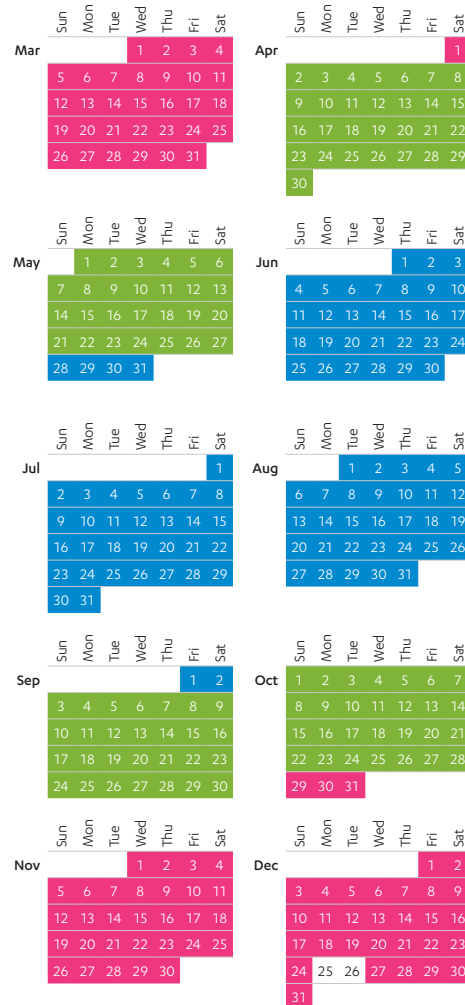

Green timetable

Lynmouth Lyndale coach park	1040	1140	1240	1340	1440	1540	1610	1710	1810
Countisbury Blue Ball Inn	1049	1149	1249	1349	1449	1549	1619	1719	1819
Exmoor County Gate car park	1058	1158	1258	1358	1458	1558	1628	1728	1828
Whitstone Post opp view point	1105	1205	1305	1405	1505	1605	1635	1735	1835
Porlock Doverhay car park	1115	1215	1315	1415	1515	1615	1645	1745	1845
Allerford bus shelter	1121	1221	1321	1421	1521	1621	1651	1751	1851
Selworthy turn	1124	1224	1324	1424	1524	1624	1654	1754	1854
Bratton turn	1128	1228	1328	1428	1528	1628	1658	1758	1858
Minehead The Avenue	1135	1235	1335	1435	1535	1635	1705	1805	1905
Minehead West Somerset Railway	1137	1237	1337	1437	1537	1637	1707	1807	1907
Minehead Butlins main gate arr	1140	1240	1340	1440	1540	1640	1710	1810	1910
Minehead Butlins main gate dep							1710	1810	
Minhead Premier Inn							1712	1812	
Dunster Dunster Steep							1715	1815	
Carhampton opp Post office							1718	1818	
Blue Anchor Hoburne Holiday Park							1725	1825	

Pink timetable

1110	1410	1710
1119	1419	1719
1128	1428	1728
1135	1435	1735
1145	1445	1745
1151	1451	1751
1154	1454	1754
1158	1458	1758
1205	1505	1805
1207	1507	1807
1210	1510	1810
1810		
1812		
1815		
1818		
1825		

runs to
Blue Anchor
from 29 Oct

Exmoor Coaster runs most days.
Plan your day out by checking which
timetable is running on your chosen day.

on school days this trip runs with a closed-top bus