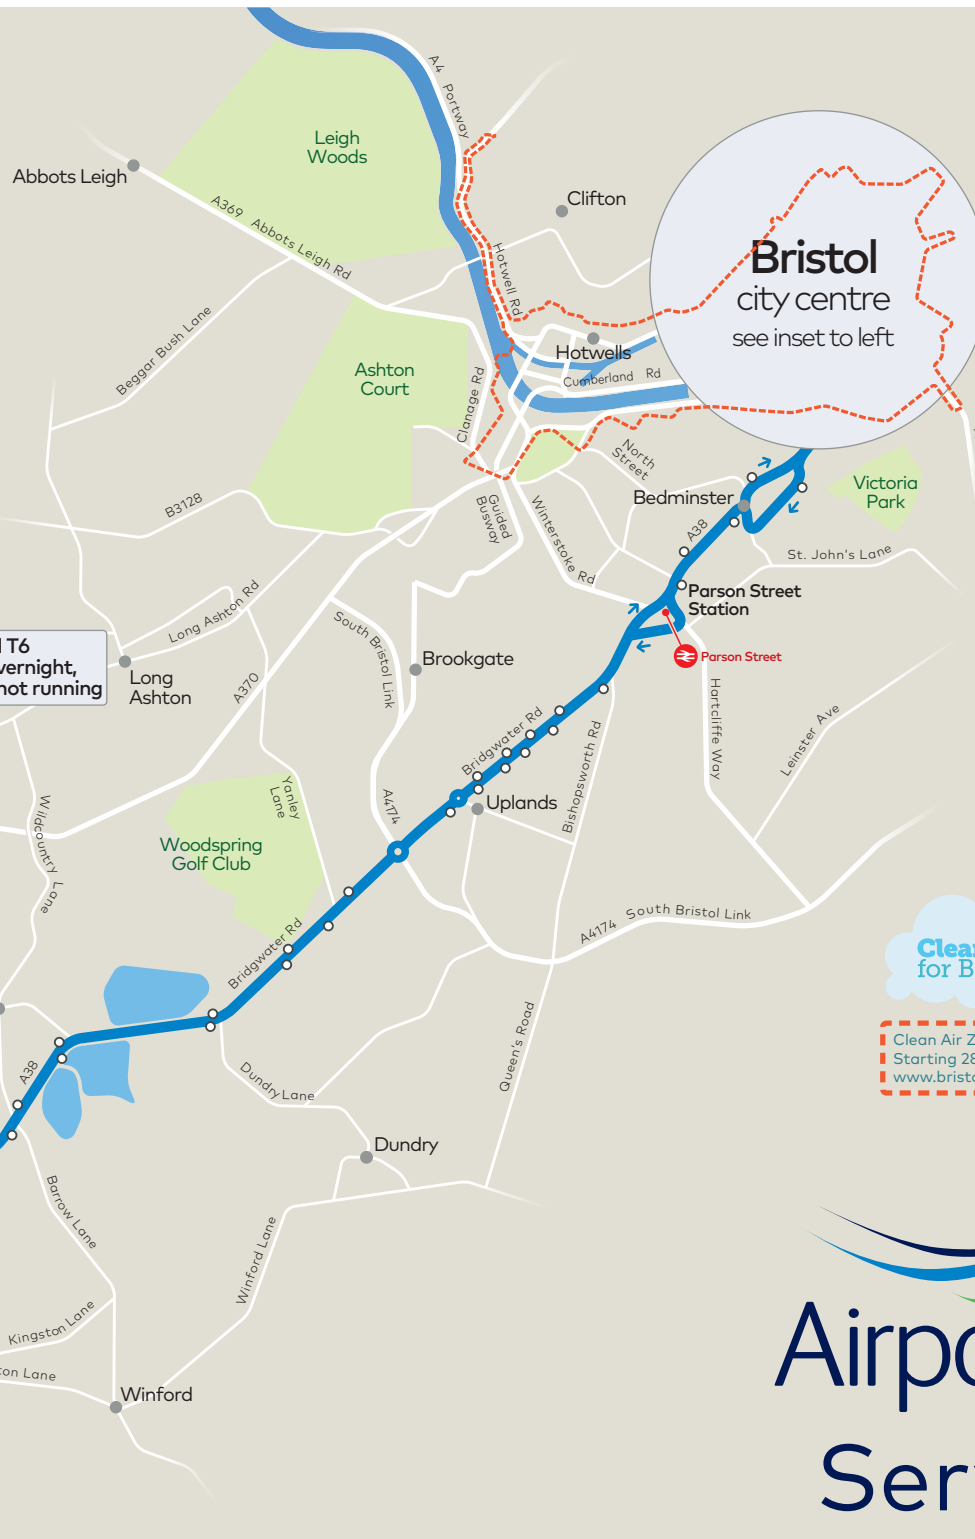

Bristol city centre

- Bus stop
- → Direction of travel

Clean Air for Bristol

Clean Air Zone
Starting 28 November 2022
www.bristol.gov.uk/cleanairzone

AirportFlyer Service A1