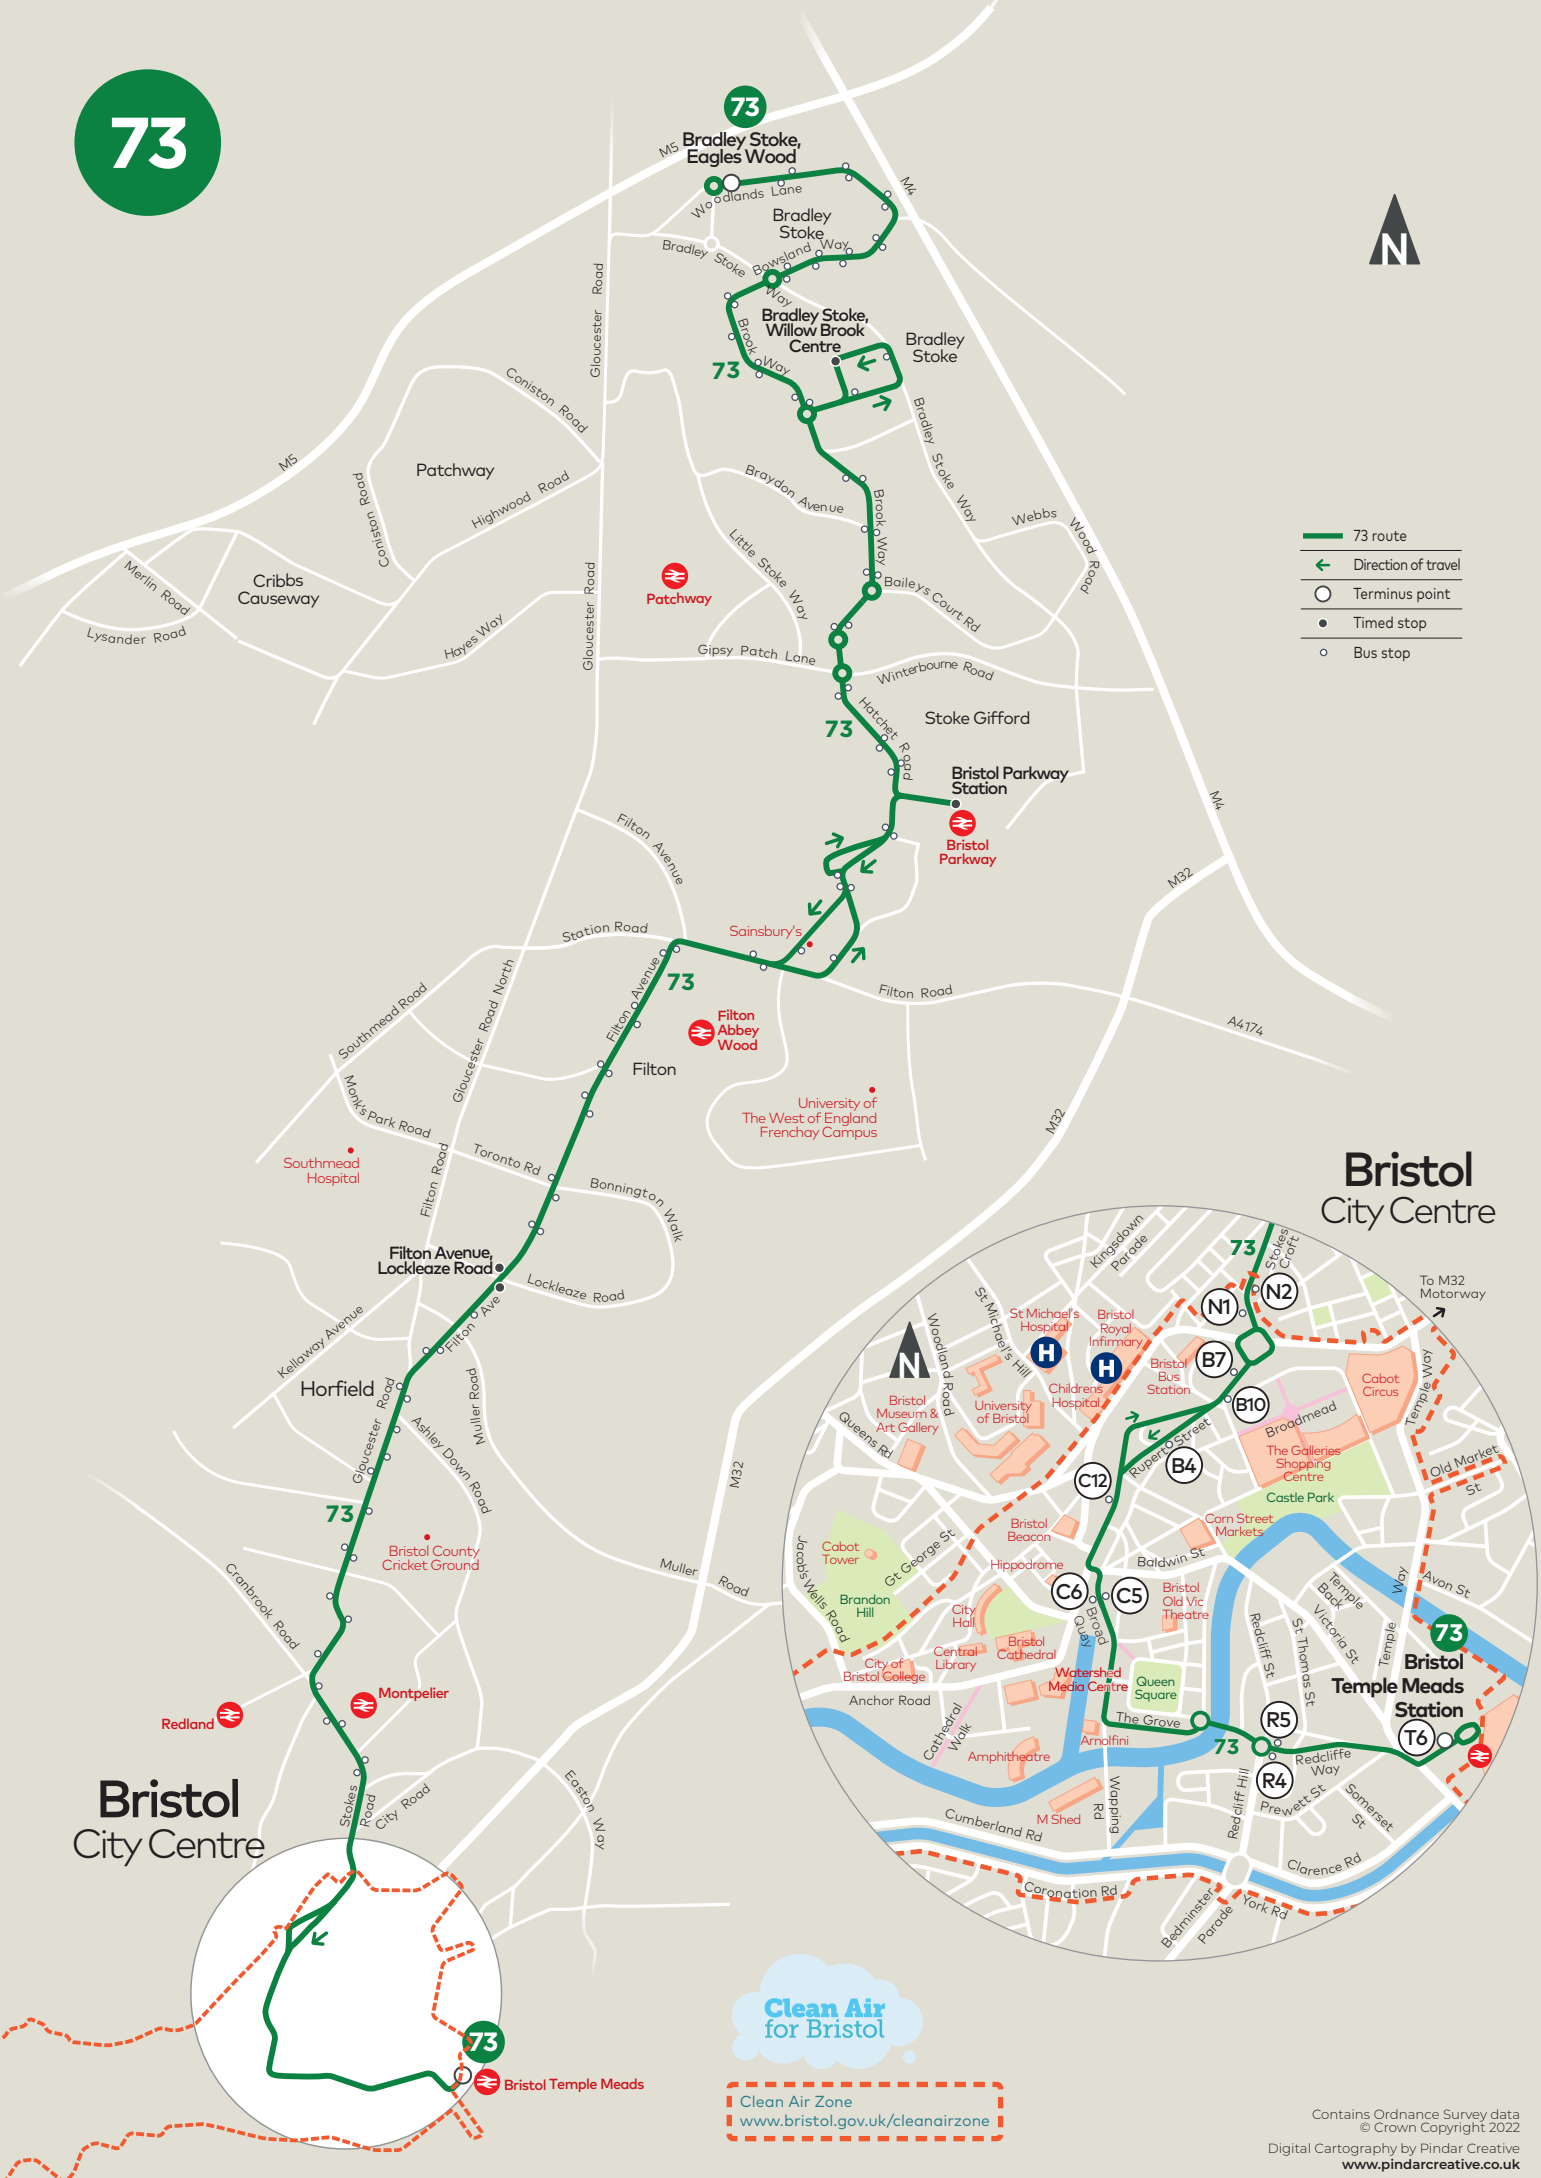

73

- 73 route
- ← Direction of travel
- Terminus point
- Timed stop
- Bus stop

Bristol City Centre

Bristol City Centre

Clean Air for Bristol

Clean Air Zone
www.bristol.gov.uk/cleanairzone