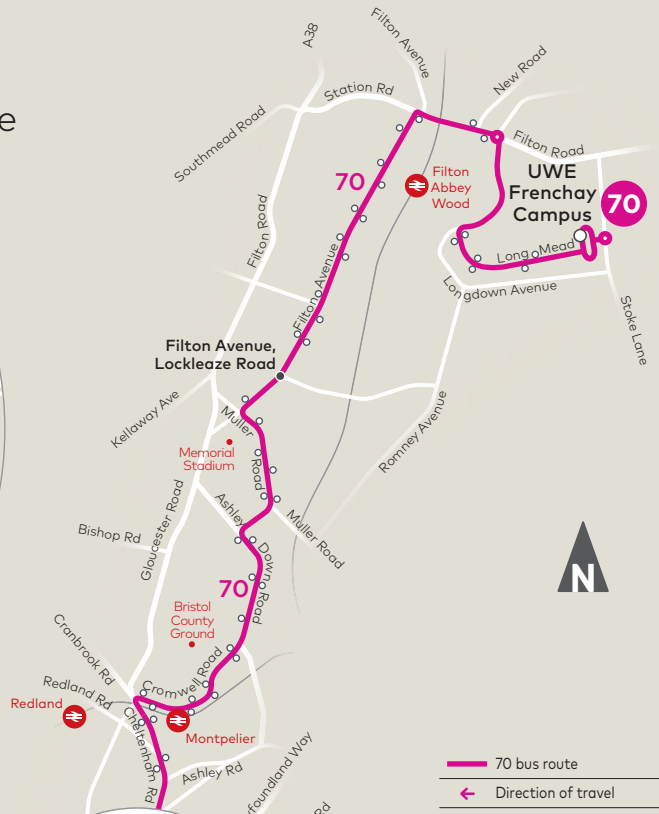

70

Bristol City Centre

- 70 bus route
- Direction of travel
- Terminus point
- Timed stop
- Between midnight and 6am, route 70 journeys from UWE Frenchay Campus terminates at Rupert Street, and journeys towards UWE Frenchay Campus start from Rupert Street.
- B4