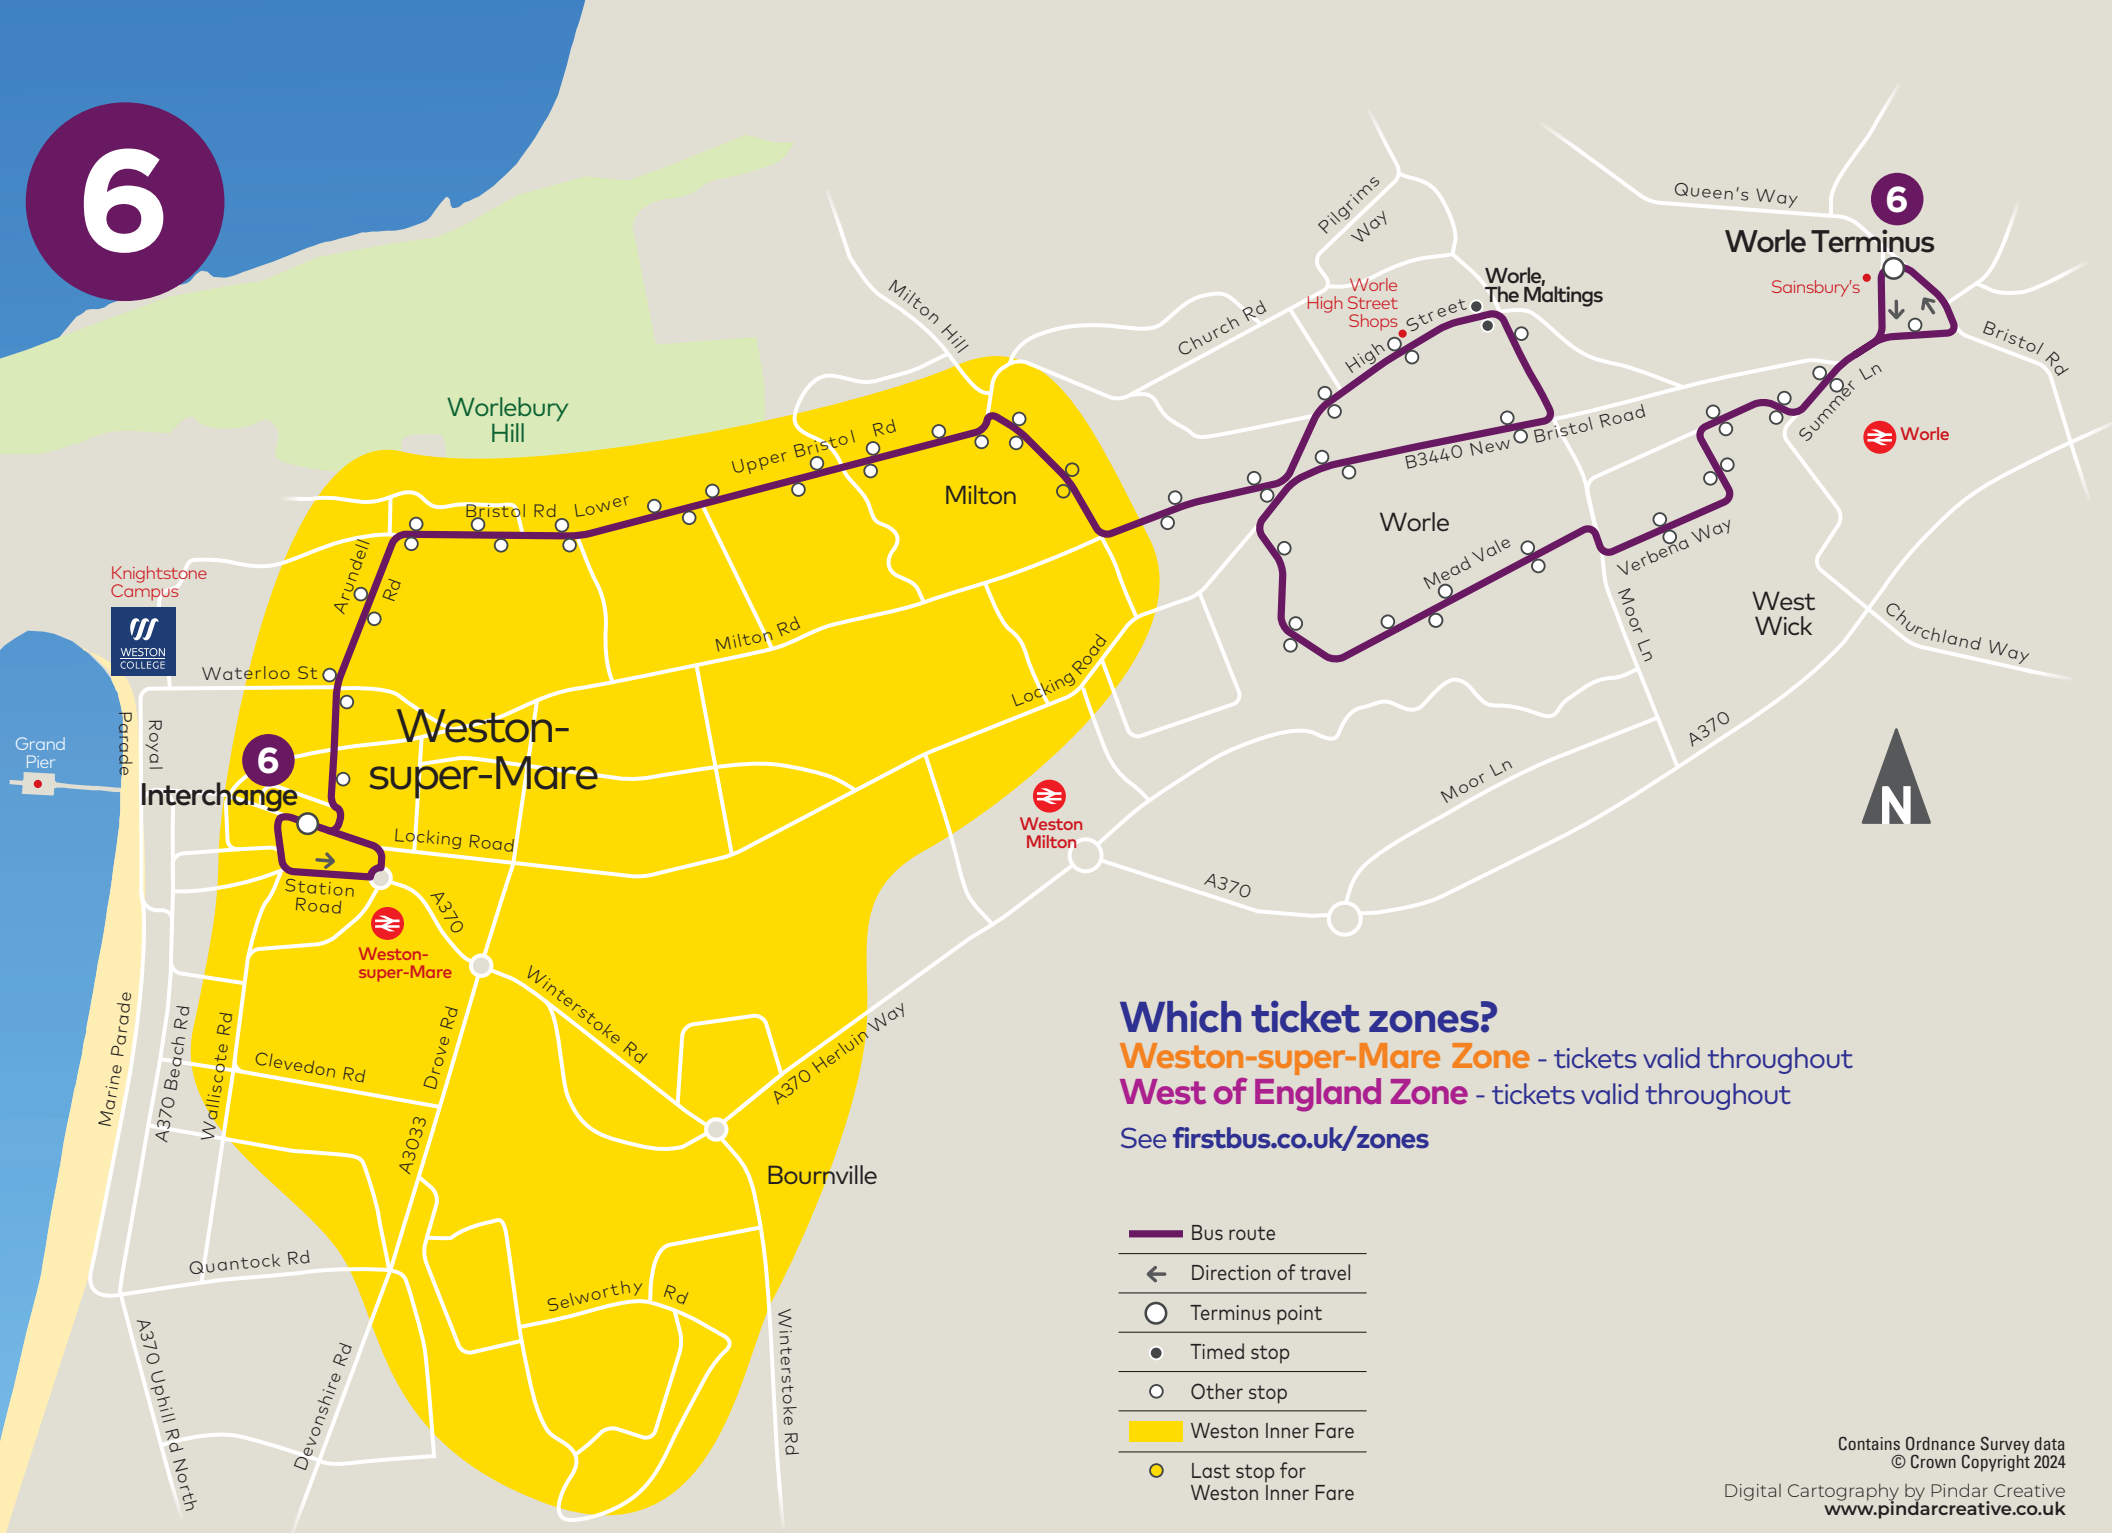

6

Which ticket zones?

Weston-super-Mare Zone - tickets valid throughout
West of England Zone - tickets valid throughout

See firstbus.co.uk/zones

- Bus route
- Direction of travel
- Terminus point
- Timed stop
- Other stop
- Weston Inner Fare
- Last stop for Weston Inner Fare