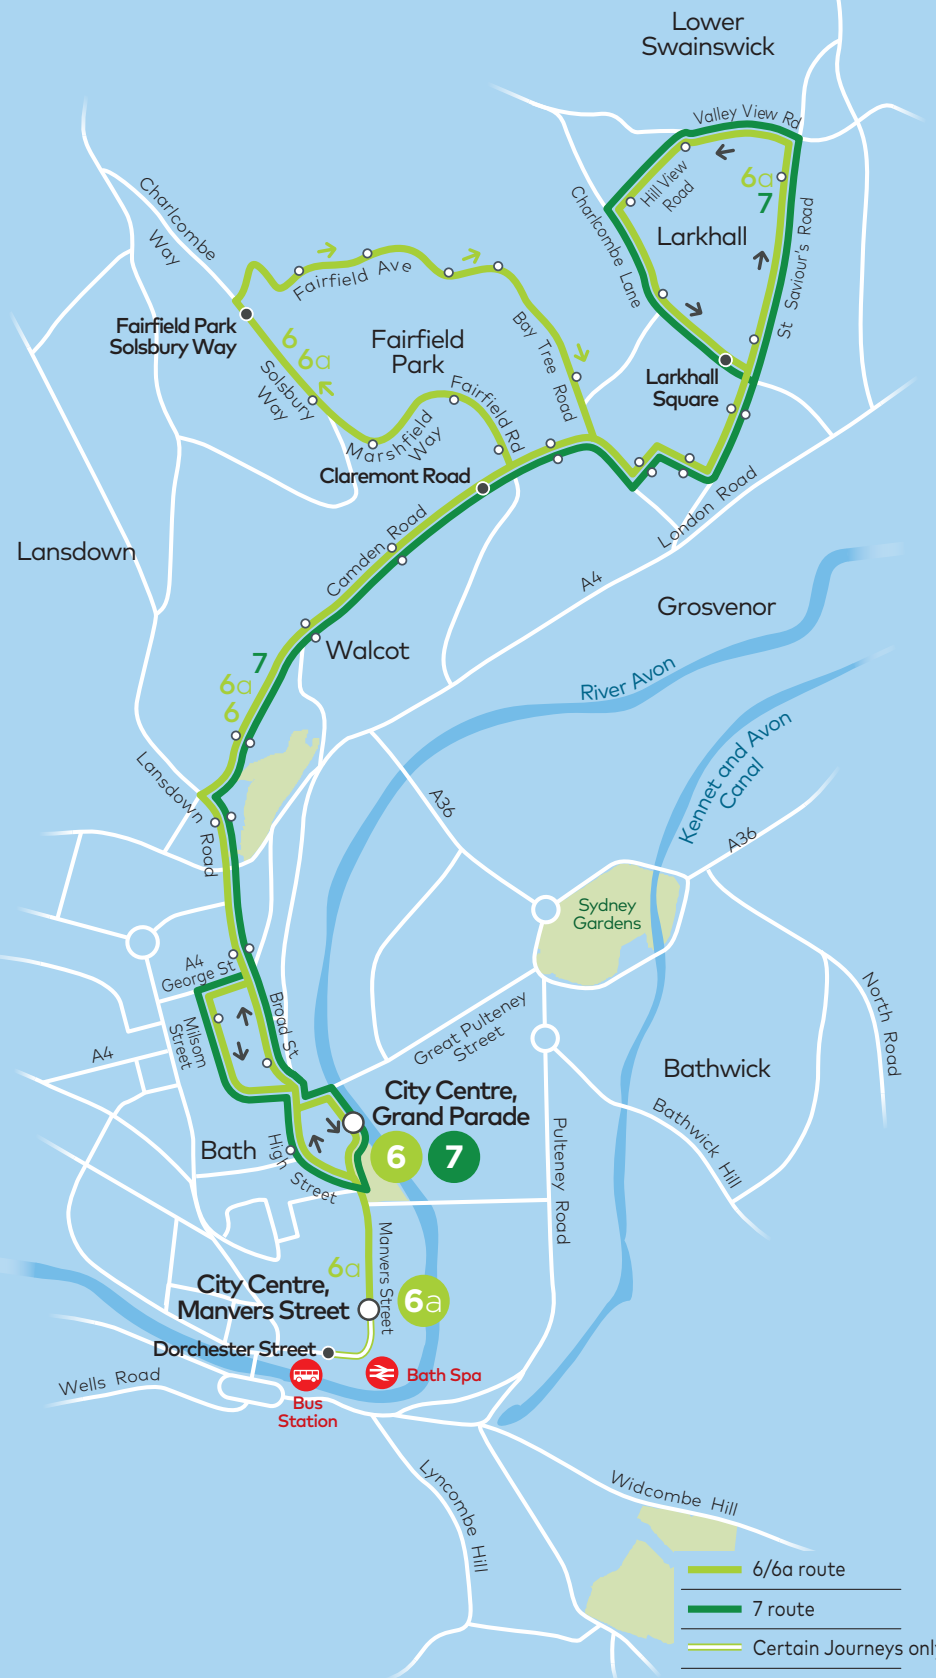

6

6a

7

Contains Ordnance Survey data
© Crown Copyright 2023
Digital Cartography by Pindar Creative
www.pindarcreative.co.uk

- 6/6a route
- 7 route
- Certain Journeys only
- Direction of travel
- Terminus point
- Timed stop
- Bus stops