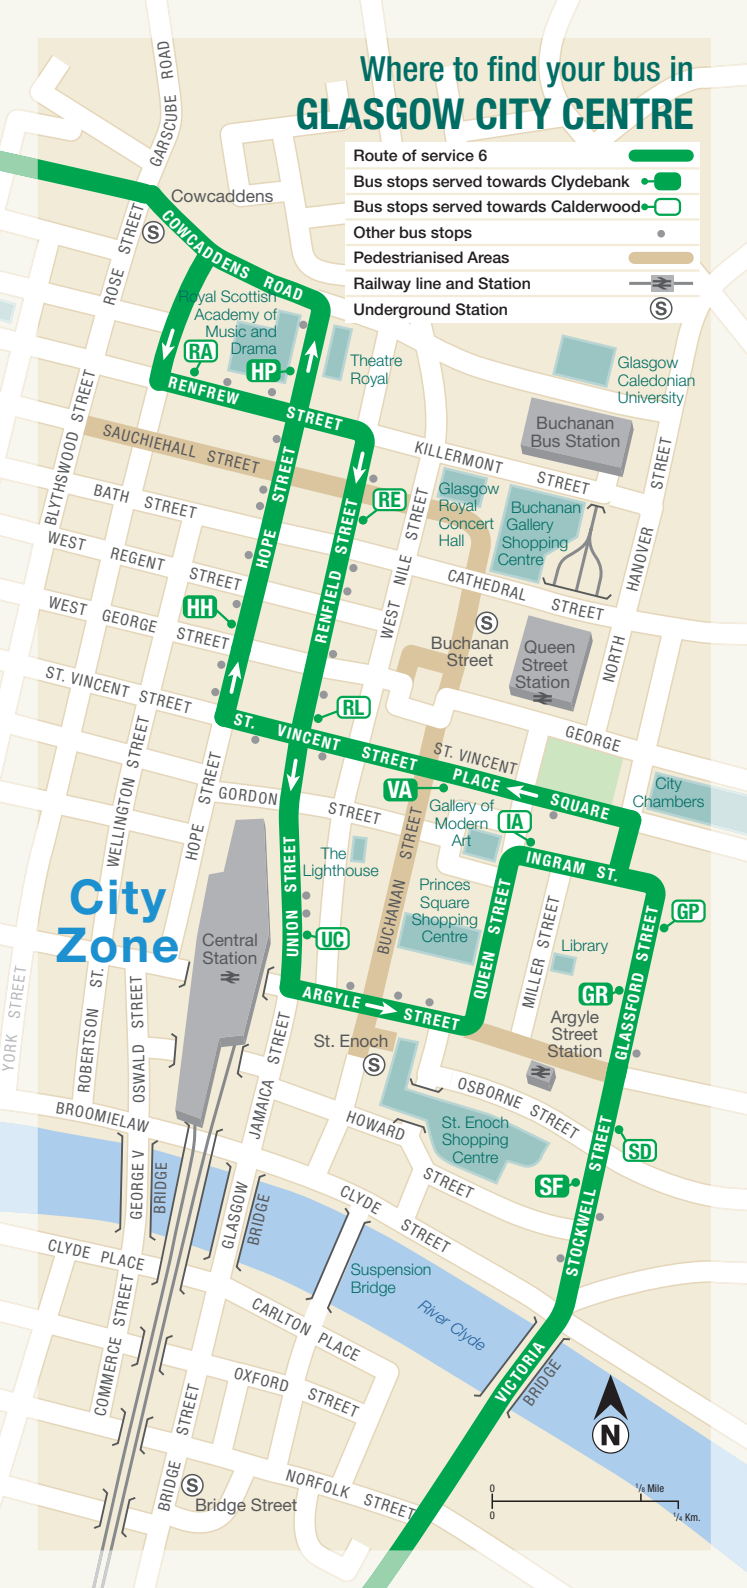

6

Route Map

Contains Ordnance Survey data
 © Crown Copyright 2023
 Digital Cartography by Pindar Creative

Where to find your bus in GLASGOW CITY CENTRE

Route of service 6

Bus stops served towards Clydebank

Bus stops served towards Calderwood

Other bus stops

Pedestrianised Areas

Railway line and Station

Underground Station

City Zone

6

Route Map

| | |
|--------------------|--|
| Route of Service 6 | |
| Terminus Point | |

Contains Ordnance Survey data
 © Crown Copyright 2023
 Digital Cartography by Pindar Creative