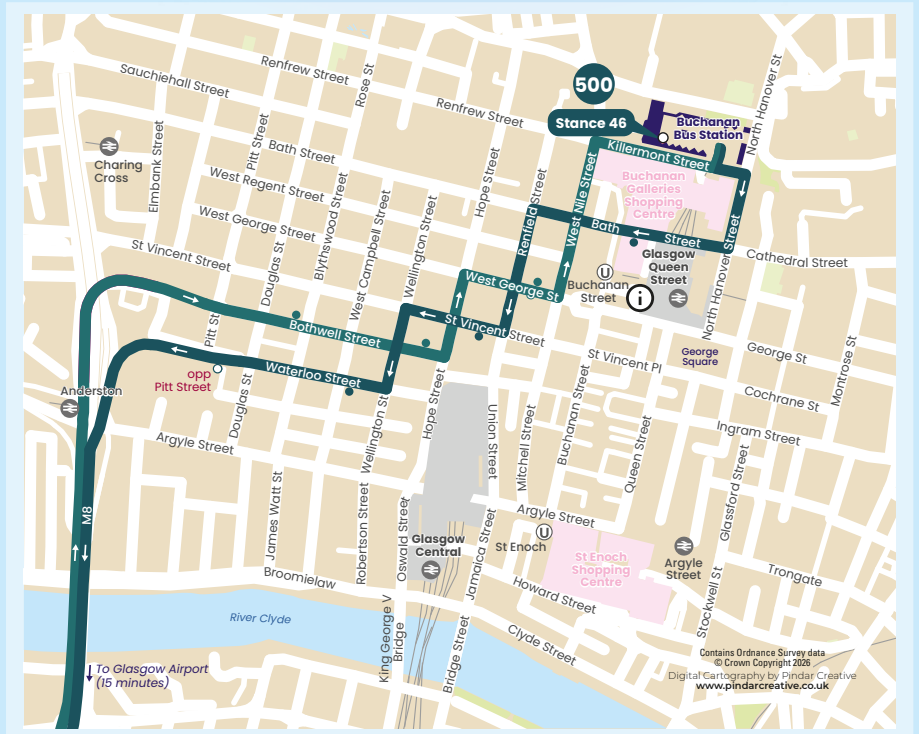

GLASGOW
AIRPORT EXPRESS
 from 

500

Route of Service 500

Terminus Point