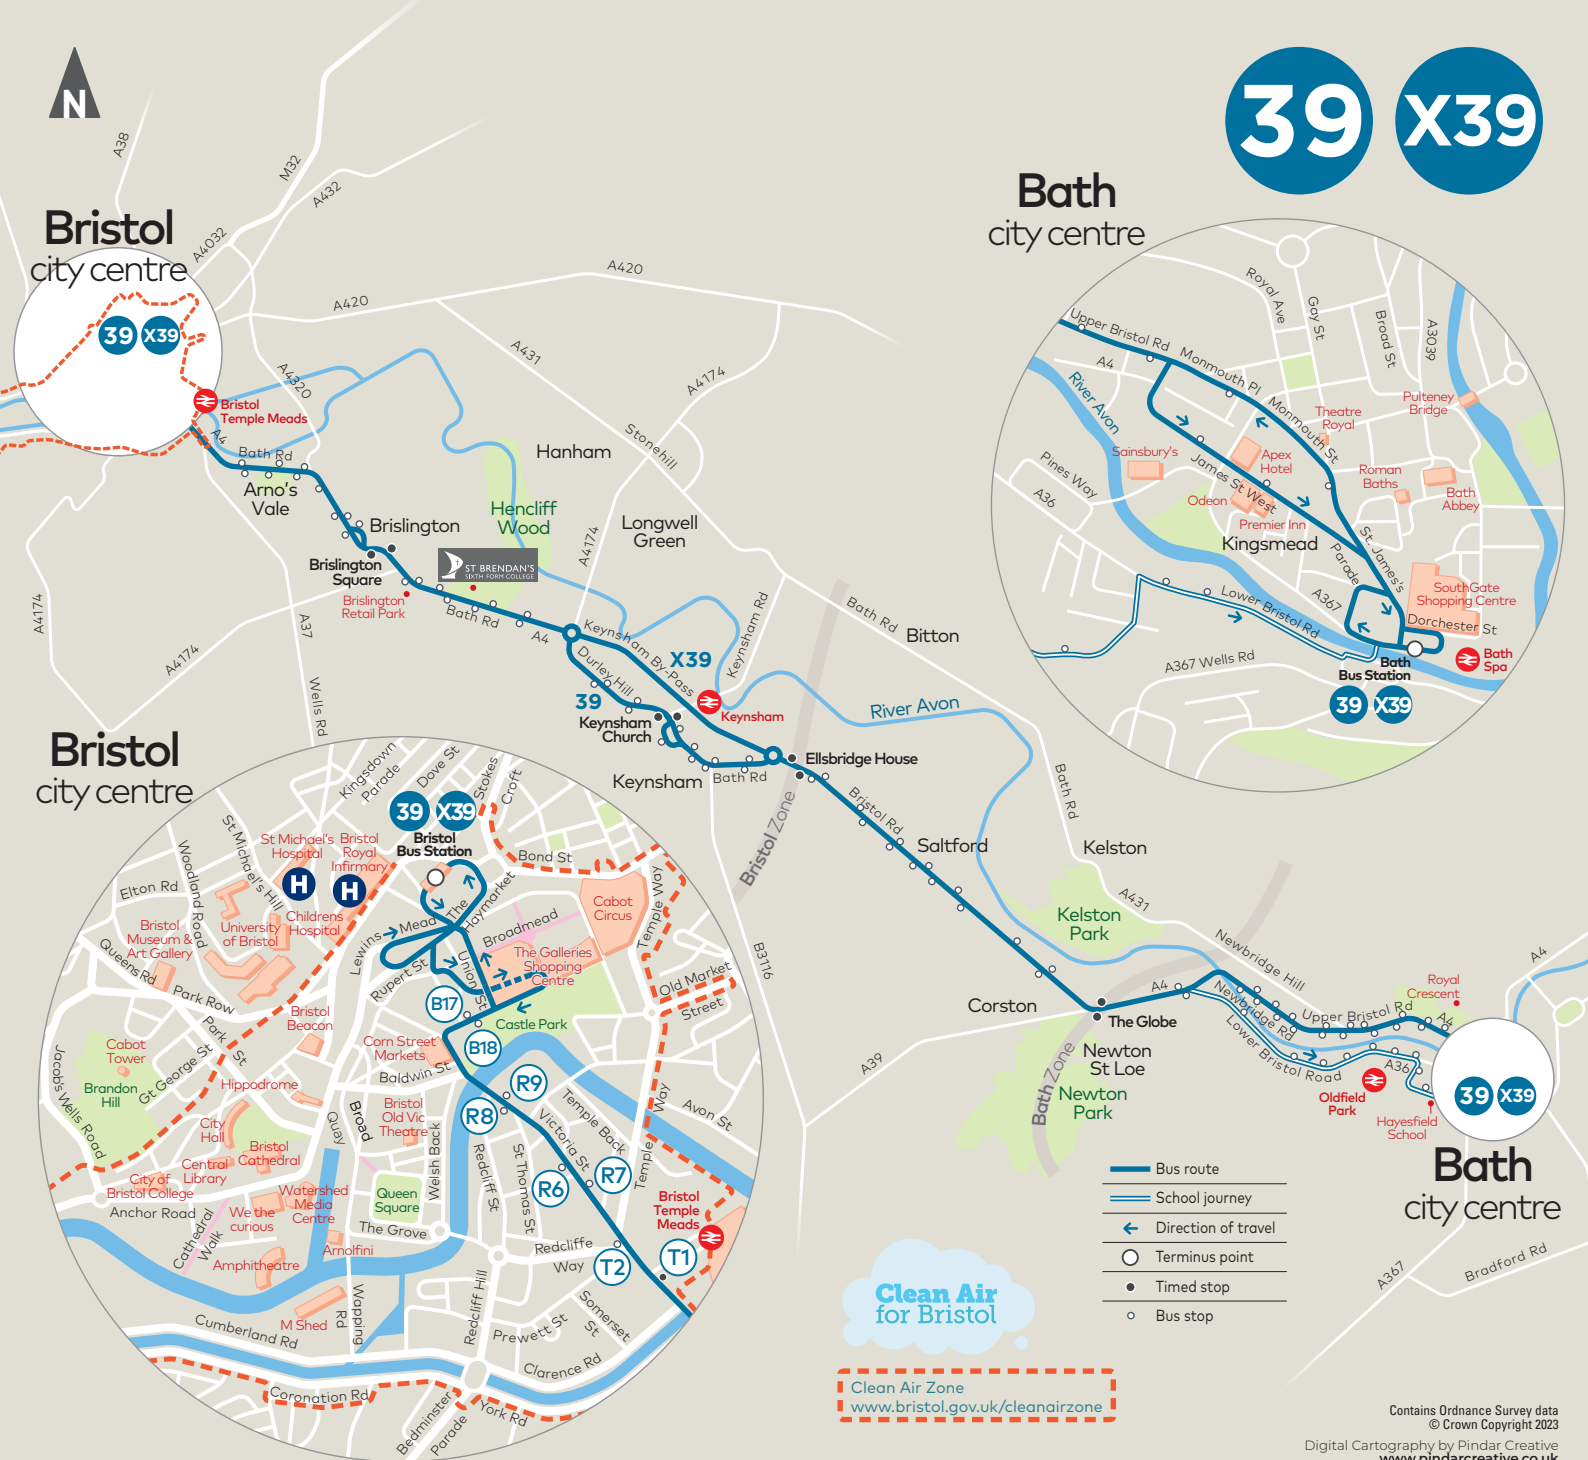

Bath - Bristol

via Newbridge, Keynsham, Brislington and Temple Meads Station ⇌

Bath - Bristol

via Newbridge, Brislington and Temple Meads Station ⇌

Monday to Friday (except Public Holidays)

Table with columns for Service Number and routes (Bath, Dorchester Street, Bath, Brougham Hayes, etc.) and rows for various bus services with their respective numbers.

Saturday (except Public Holidays)

Table with columns for Service Number and routes (Bath, Dorchester Street, Bath, Brougham Hayes, etc.) and rows for various bus services with their respective numbers.

Note: ■ - School days only, via Hayesfield School at 1536

39 X39

Bristol city centre

Bath city centre

Bristol city centre

- Bus route
- School journey
- Direction of travel
- Terminus point
- Timed stop
- Bus stop