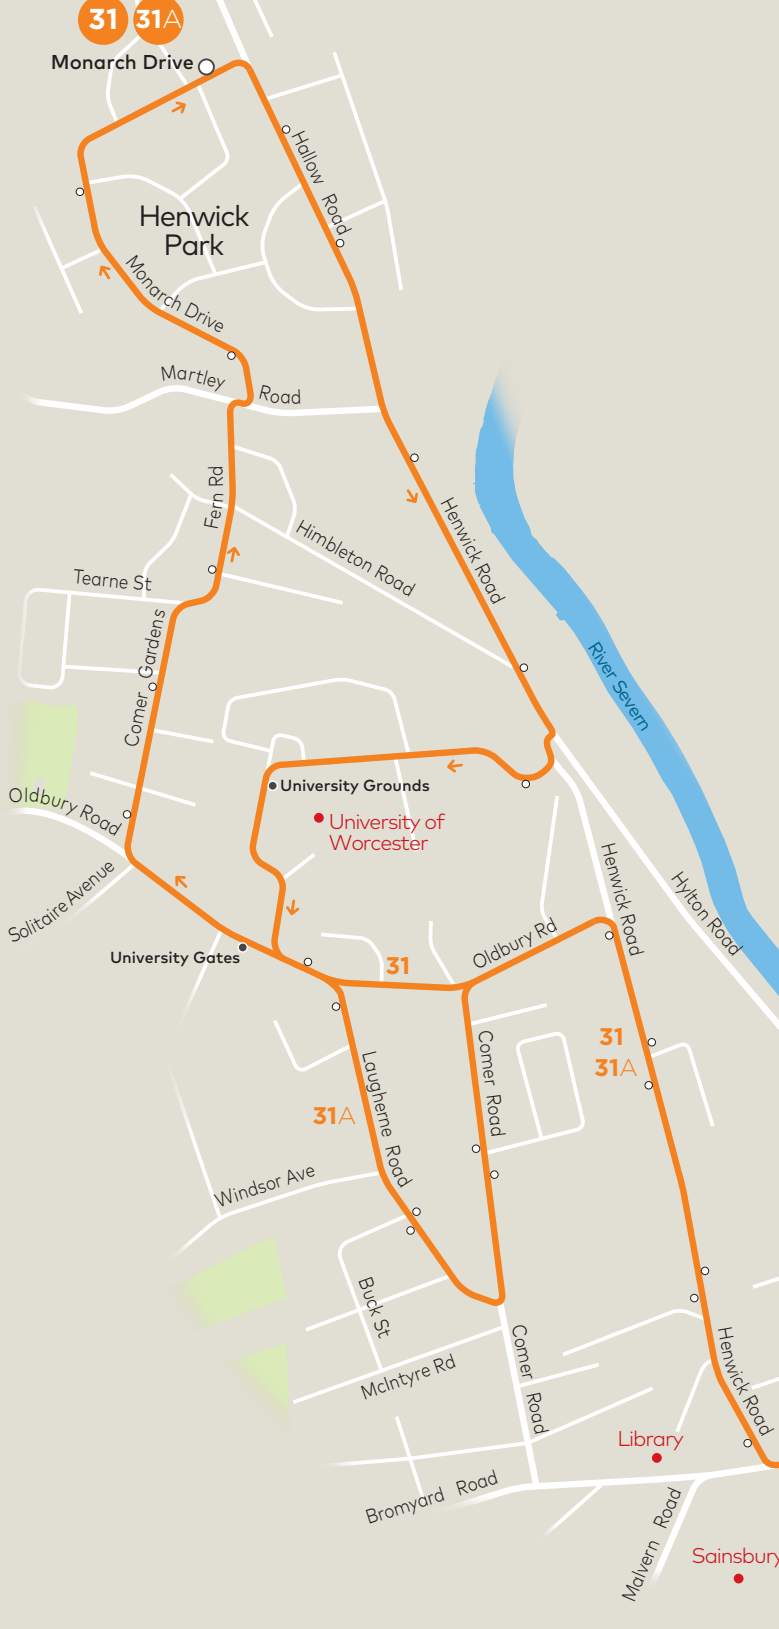

# Worcester – Henwick Park

Valid from 1 September 2024

Service Number	31	31	31	31	31
<b>Worcester Bus Station</b>	1600	1630	1700	1730	1830
University Gates	1607	1637	1706	1736	1836
<b>Henwick Park, Monarch Drive</b>	1614	1643	1713	1742	1842
University Grounds	1620	1649	1718	1748	1847
<b>Worcester Bus Station</b>	1637	1705	1733	1802	1902

## Worcester City Centre

- 31 31A Bus route
- ← Direction of travel
- Terminus point
- Timed stop
- Bus stop

● Christopher Whitehead College