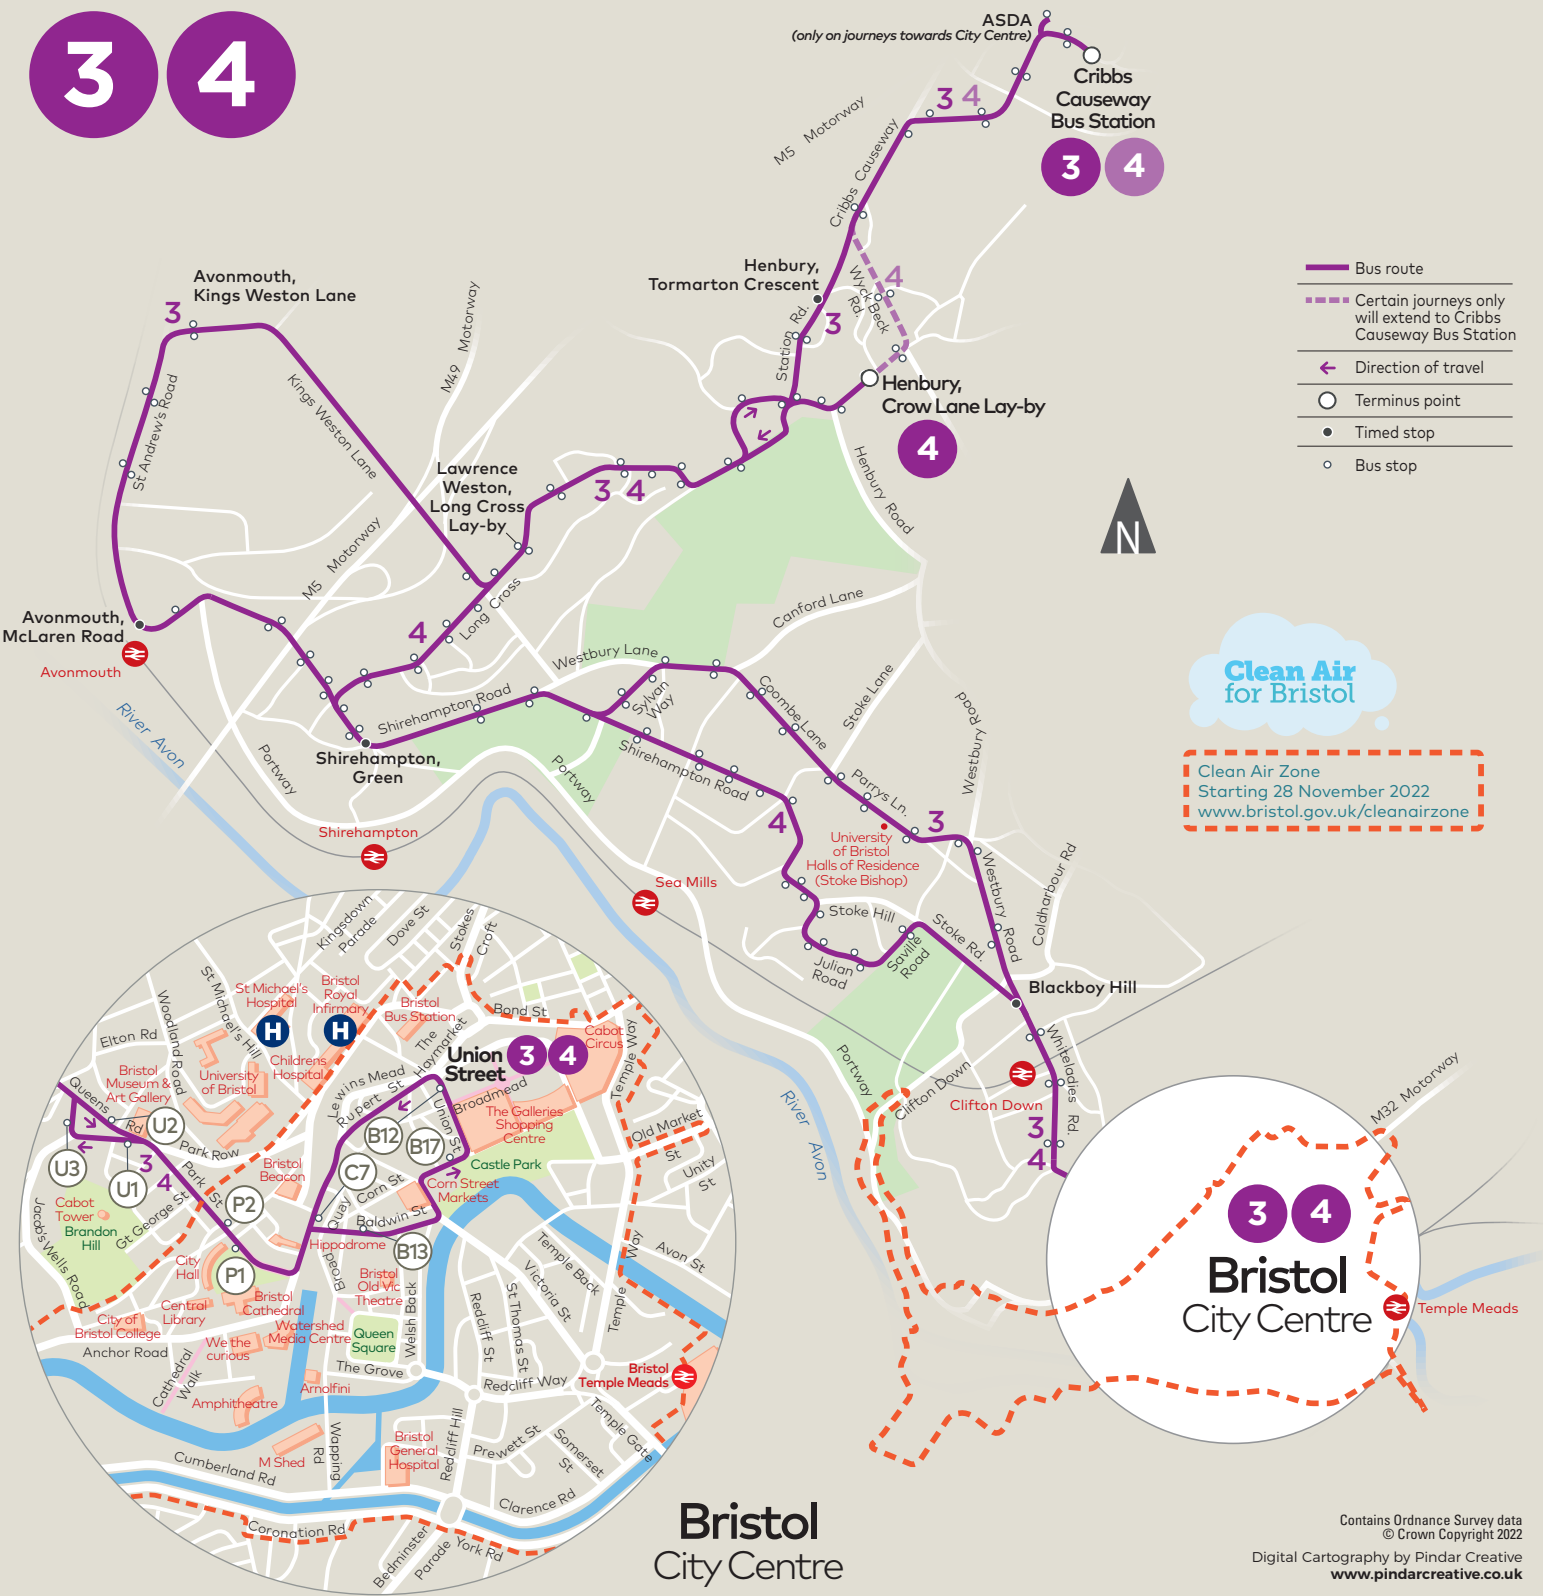

3 4

Bristol City Centre

Contains Ordnance Survey data
© Crown Copyright 2022
Digital Cartography by Pindar Creative
www.pindarcreative.co.uk