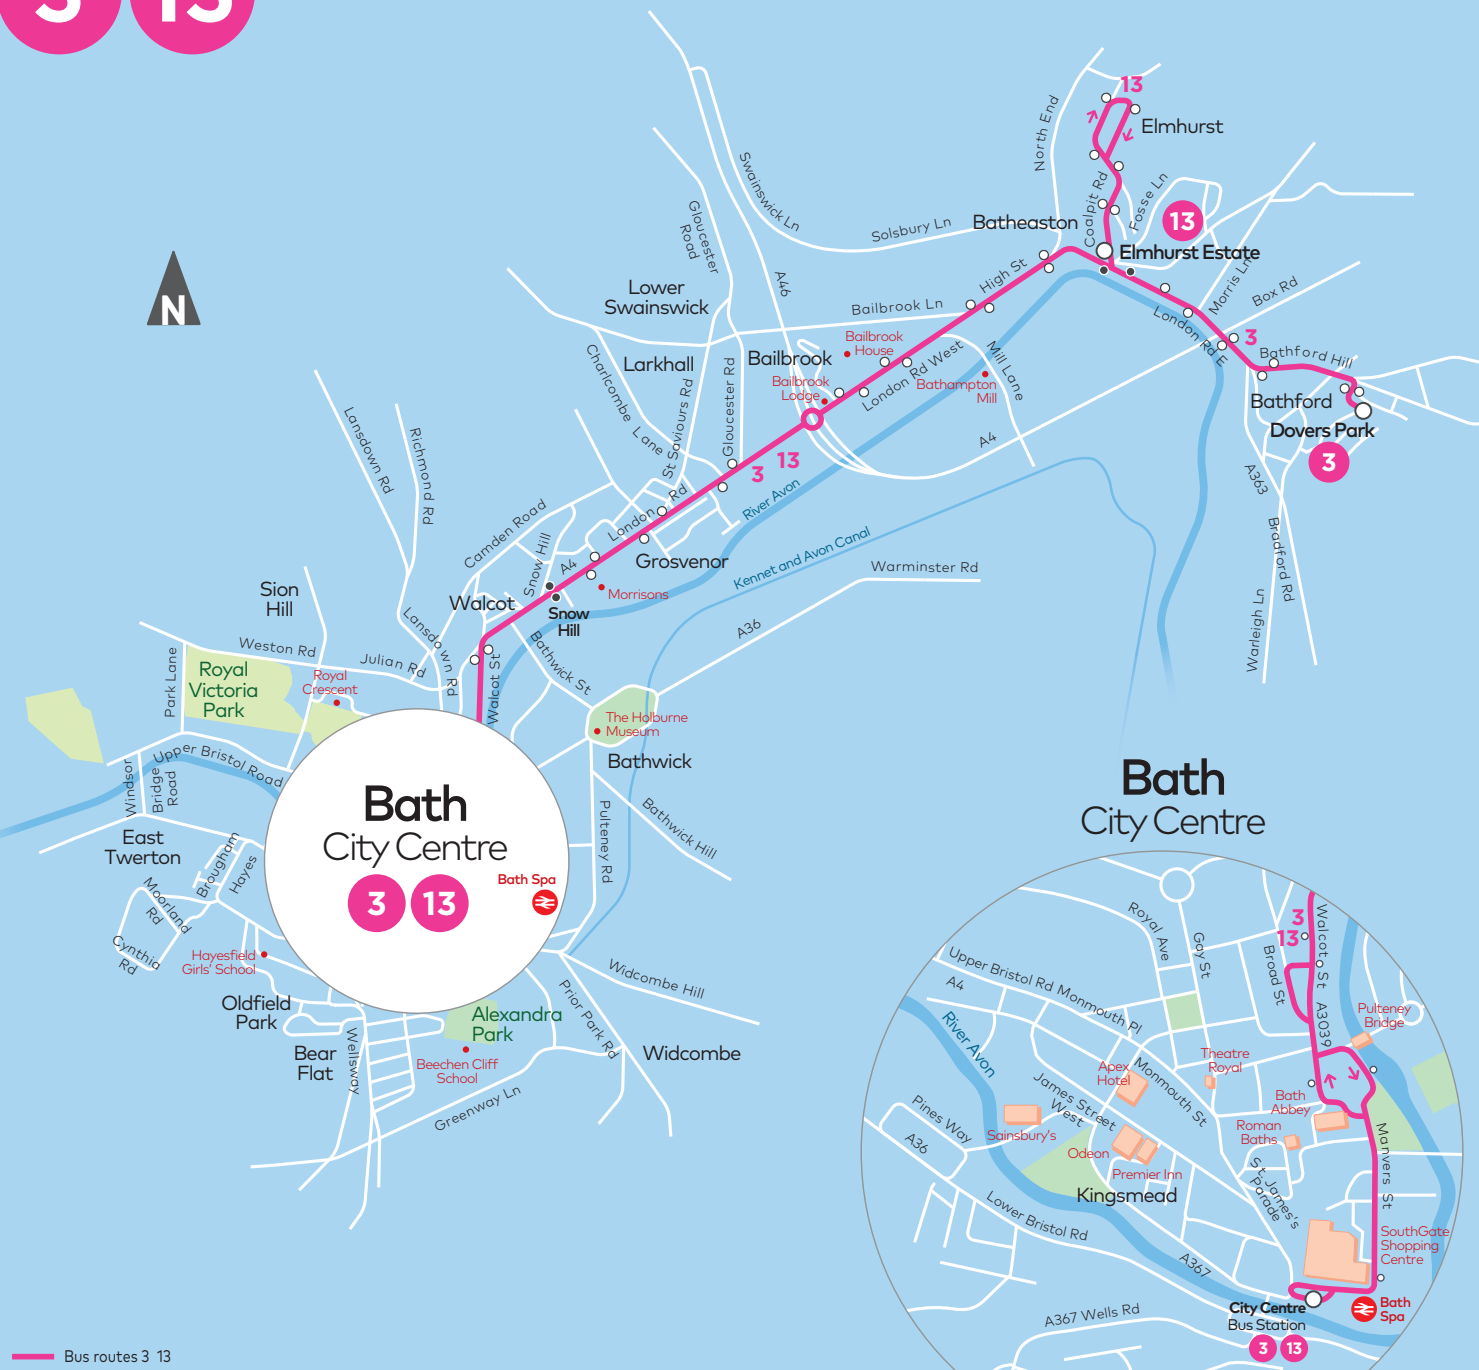

Table with columns for Note, Service Number, and multiple bus routes (3, 13, 3, 3, 3, 13, 3, 3, 3, 13, 3, 3, 3, 13, 3, 3, 3, 13, 3) for Monday to Friday. Includes routes for Bath Bus Station, Bathford, and Batheaston.

Saturday (except Public Holidays)

Table with columns for Service Number and multiple bus routes (3, 3, 3, 13, 3, 13, 3, 3, 13, 3, 3, 3, 13, 3, 3, 3, 13, 3) for Saturday. Includes routes for Bath Bus Station, Bathford, and Batheaston.

Sunday and Public Holiday (except Christmas Day, Boxing Day and New Year's Day)

Table with columns for Service Number and multiple bus routes (3, 3, 3, 3, 3, 3, 3, 3, 3, 3, 3, 3, 3, 3, 3, 3, 3, 3) for Sunday and Public Holidays. Includes routes for Bath Bus Station, Bathford, and Batheaston.

Note: Sch - Journey continues to Hayesfield on Hayesfield school days only

Bath
City Centre

3 13

Bath Spa

Bath
City Centre

3 13

City Centre Bus Station

Bath Spa