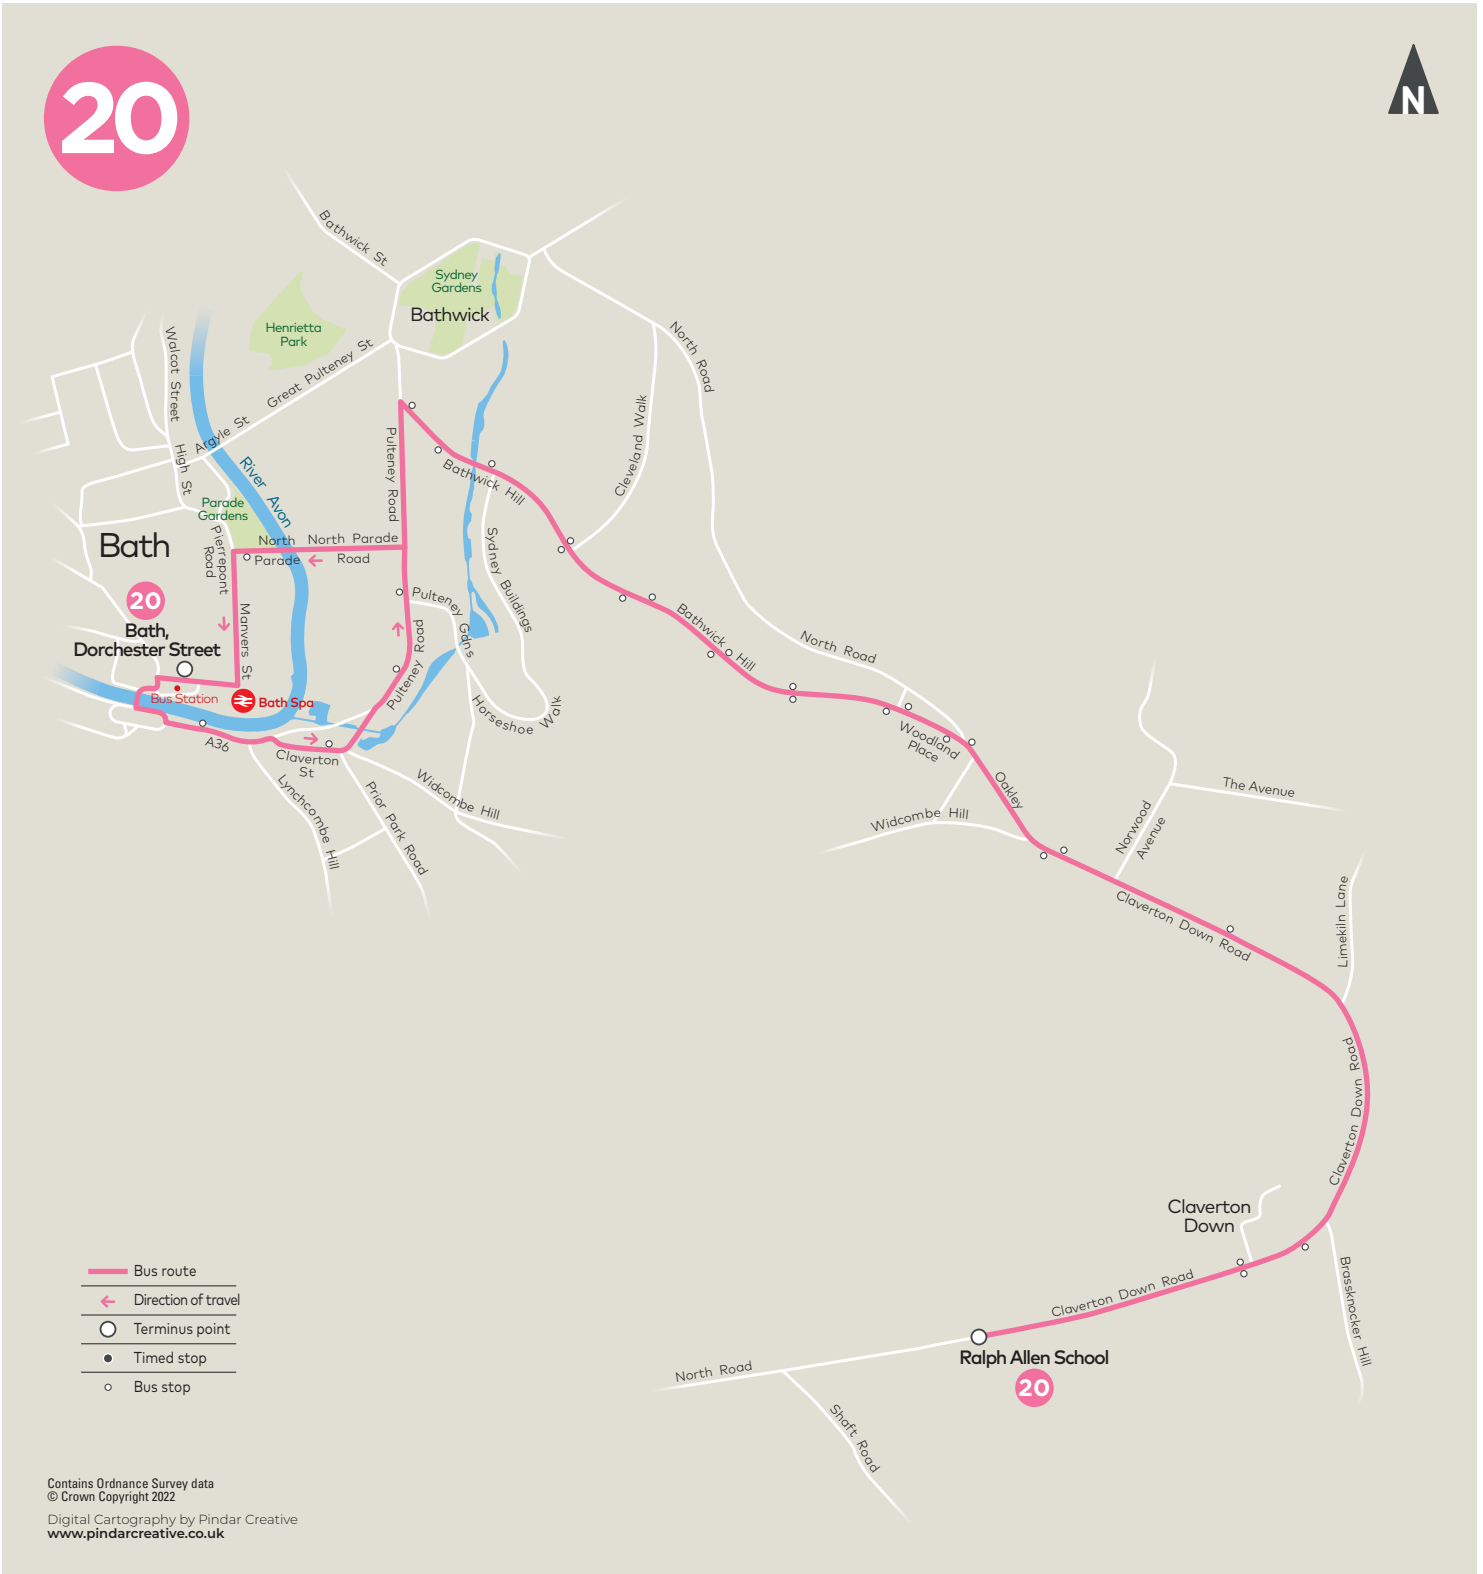

Monday to Friday (except Public Holidays)

Operates on Ralph Allen Schooldays only

	Service Number	20
City Centre, Dorchester Street (S)	0800	
Ralph Allen School Grounds	0815	

	Service Number	20
Ralph Allen School Grounds	1525	
City Centre, Dorchester Street (S)	1540	

Note: This service operates on Ralph Allen Schooldays only

Contains Ordnance Survey data
 © Crown Copyright 2022
 Digital Cartography by Pindar Creative
www.pindarcreative.co.uk