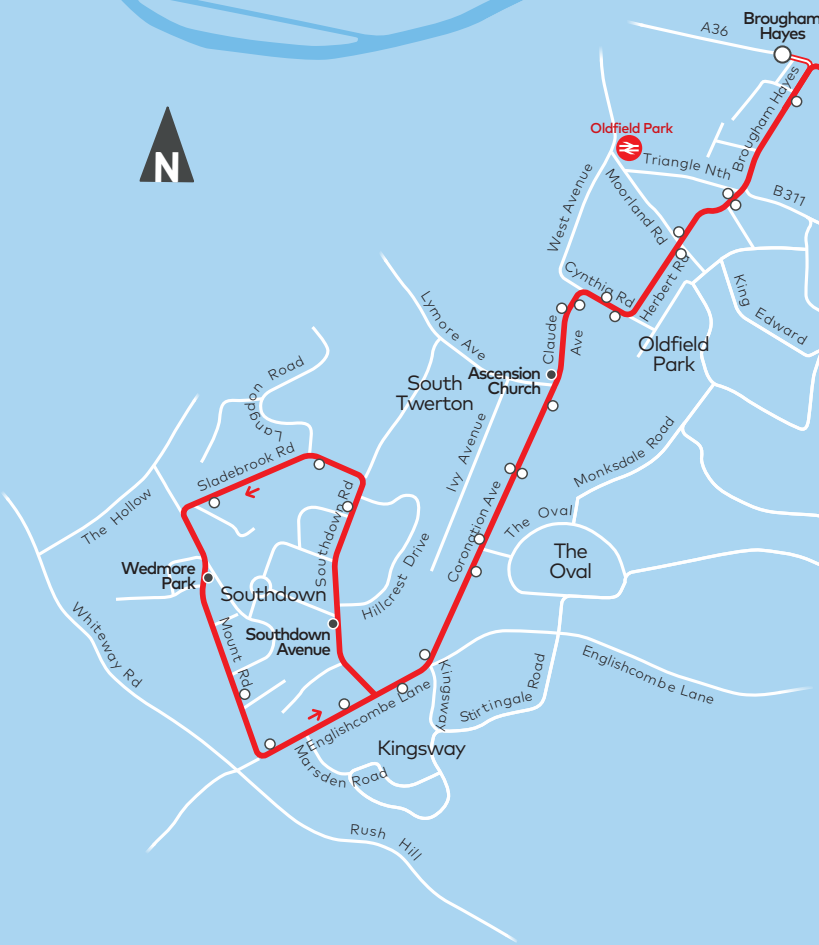

1

- Bus route
- Occasional journeys
- Direction of travel
- Terminus point
- Timed stop
- Other stop

Contains Ordnance Survey data © Crown Copyright 2023

Digital Cartography by Pindar Creative www.pindarcreative.co.uk