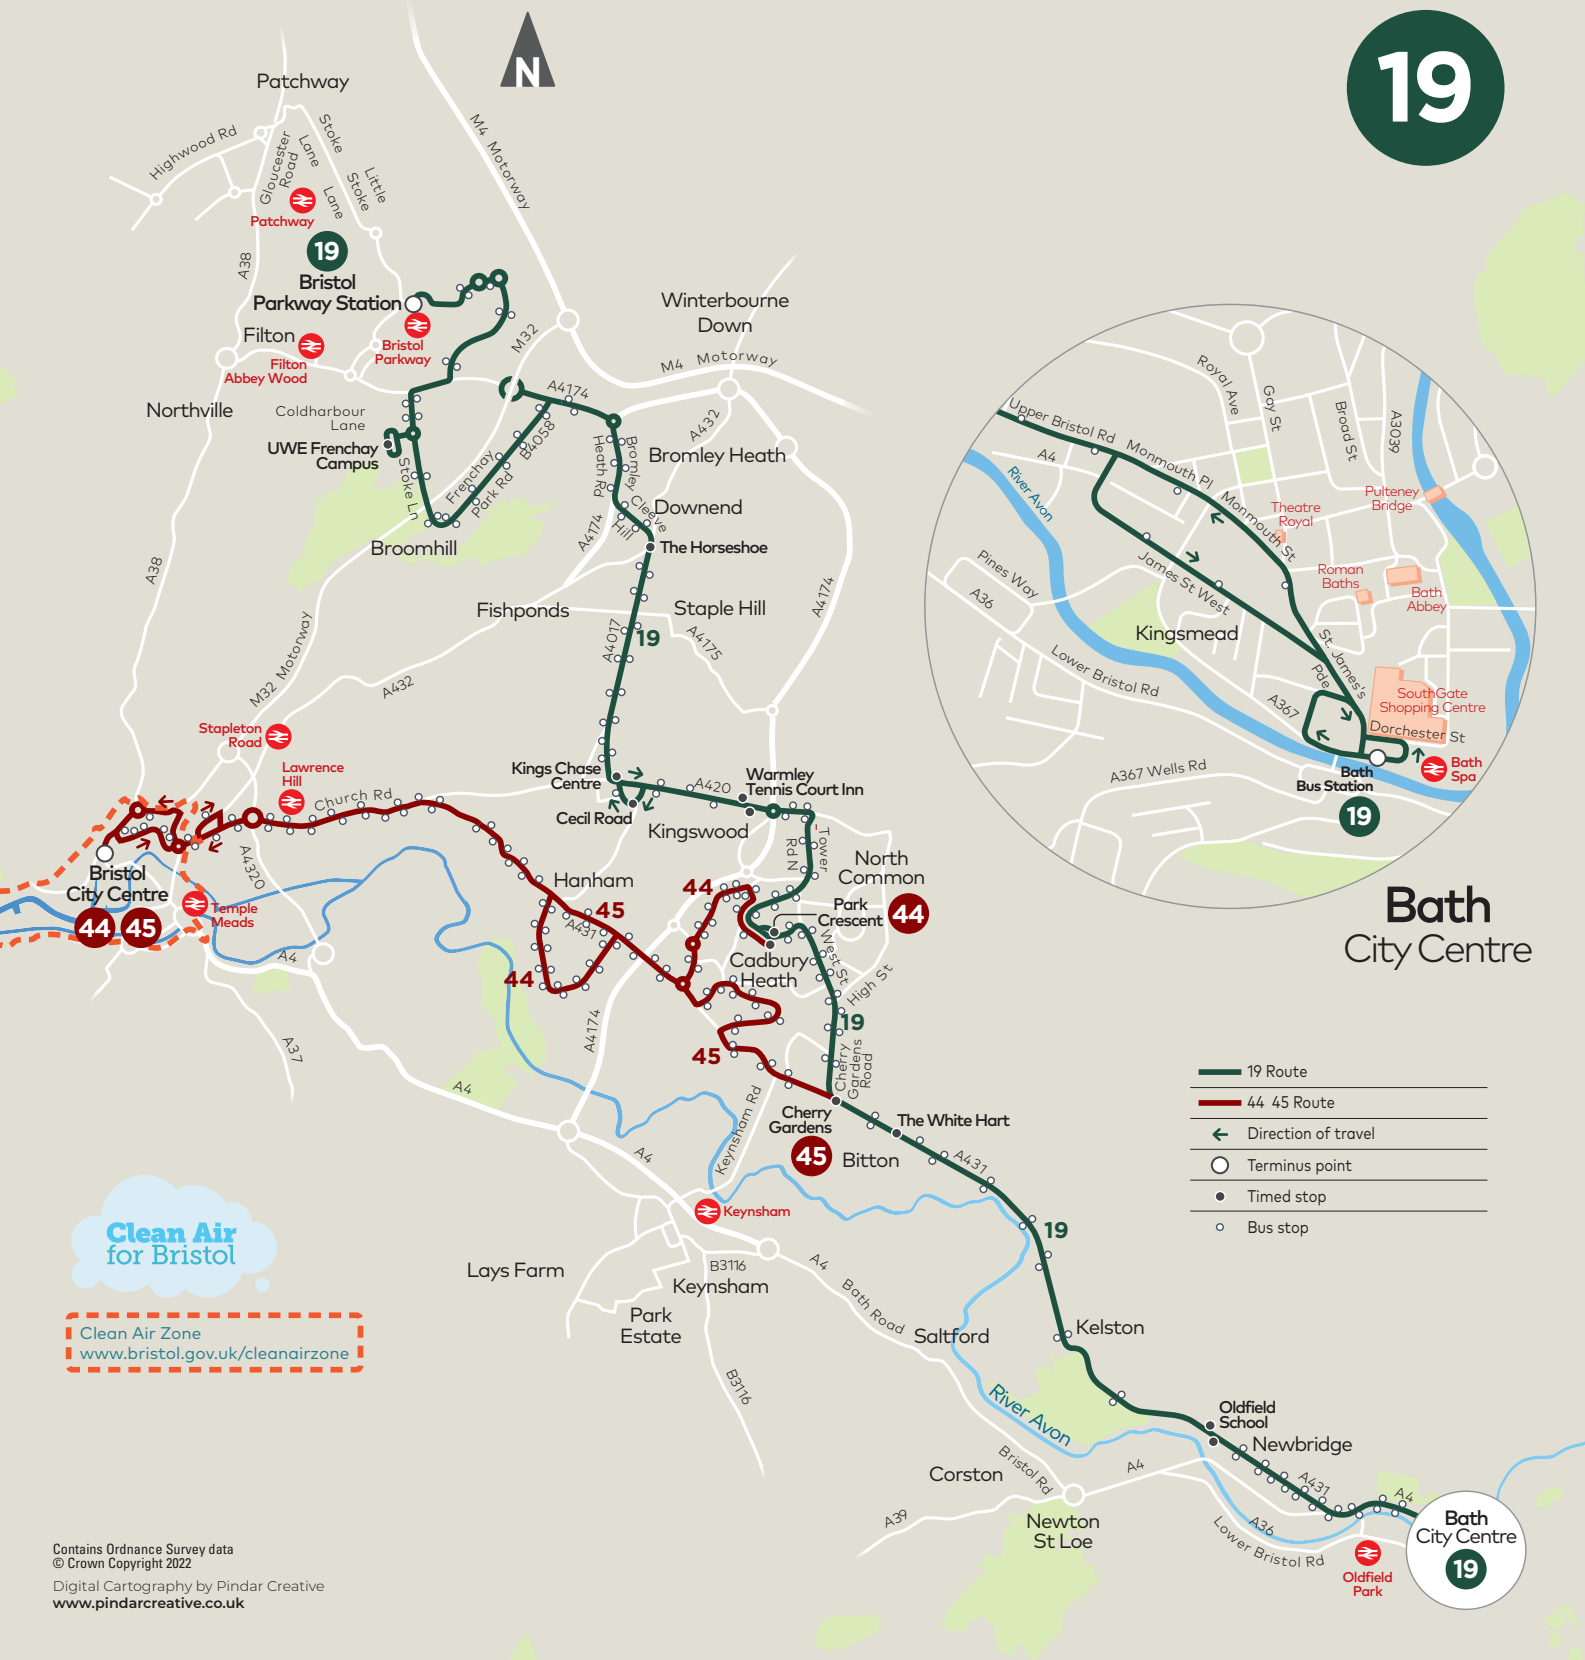

For onward connections from Bath to Bristol City Centre, please change to service 45 at Cherry Gardens.

Contains Ordnance Survey data
© Crown Copyright 2022
Digital Cartography by Pindar Creative
www.pindarcreative.co.uk