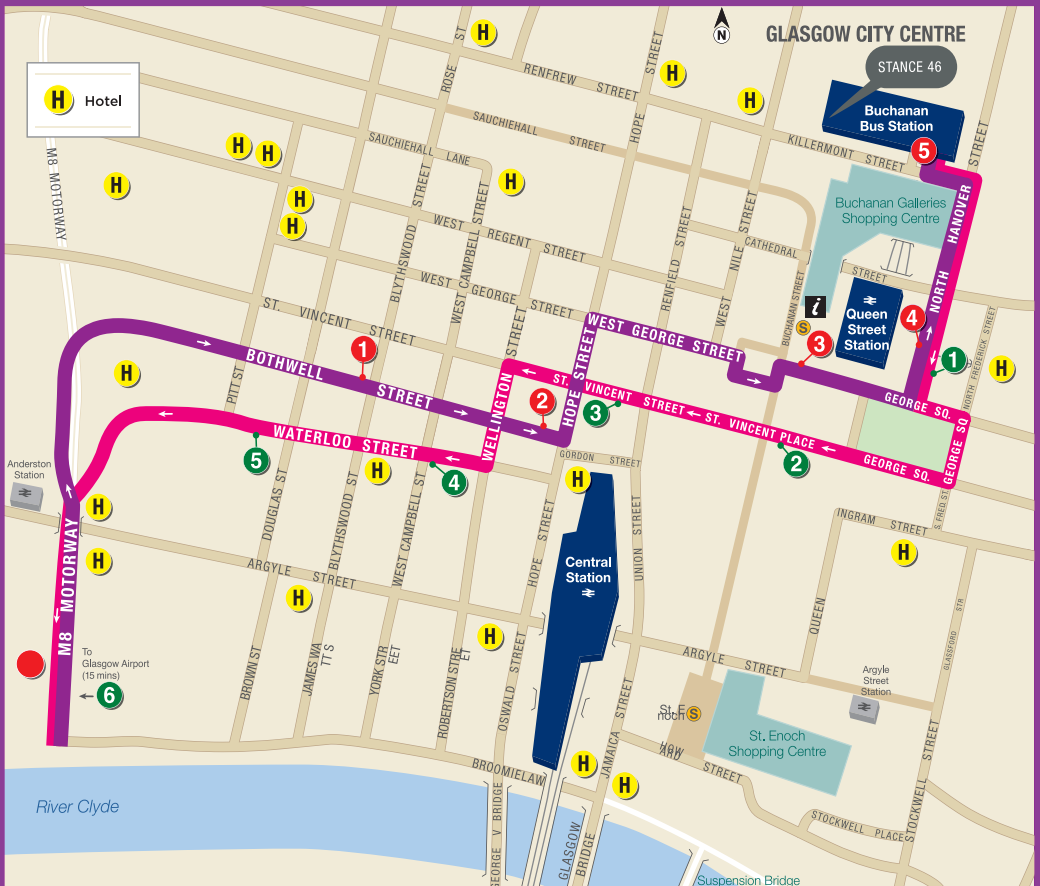

## City Centre stops:

- Bothwell St at Blythswood Street and Charing Cross
- Hope Street at Central Station and Waterloo Lane
- Queen Street Station and Dundas Street
- North Hanover Street
- Buchanan Bus Station

When travelling to Glasgow Airport we make five City Centre pick-ups after departing Buchanan Bus Station. These stops are shown in green on the map below.

←

**Bus Stops**  
**BUCHANAN BUS STATION TO GLASGOW AIRPORT**

- 1 North Hanover Street
- 2 St Vincent Place
- 3 St Vincent Street
- 4 Waterloo Street
- 5 Waterloo Street
- 6 Glasgow Airport

---

Glasgow Airport - City: 15 mins  
Glasgow Airport - Buchanan Bus Station: 25 mins

→

**Bus Stops**  
**GLASGOW AIRPORT TO BUCHANAN BUS STATION**

- 1 Bothwell Street
- 2 Bothwell Street at Hope Street (near Central Station)
- 3 George Square at Queen Street Station
- 4 North Hanover Street
- 5 Buchanan Bus Station