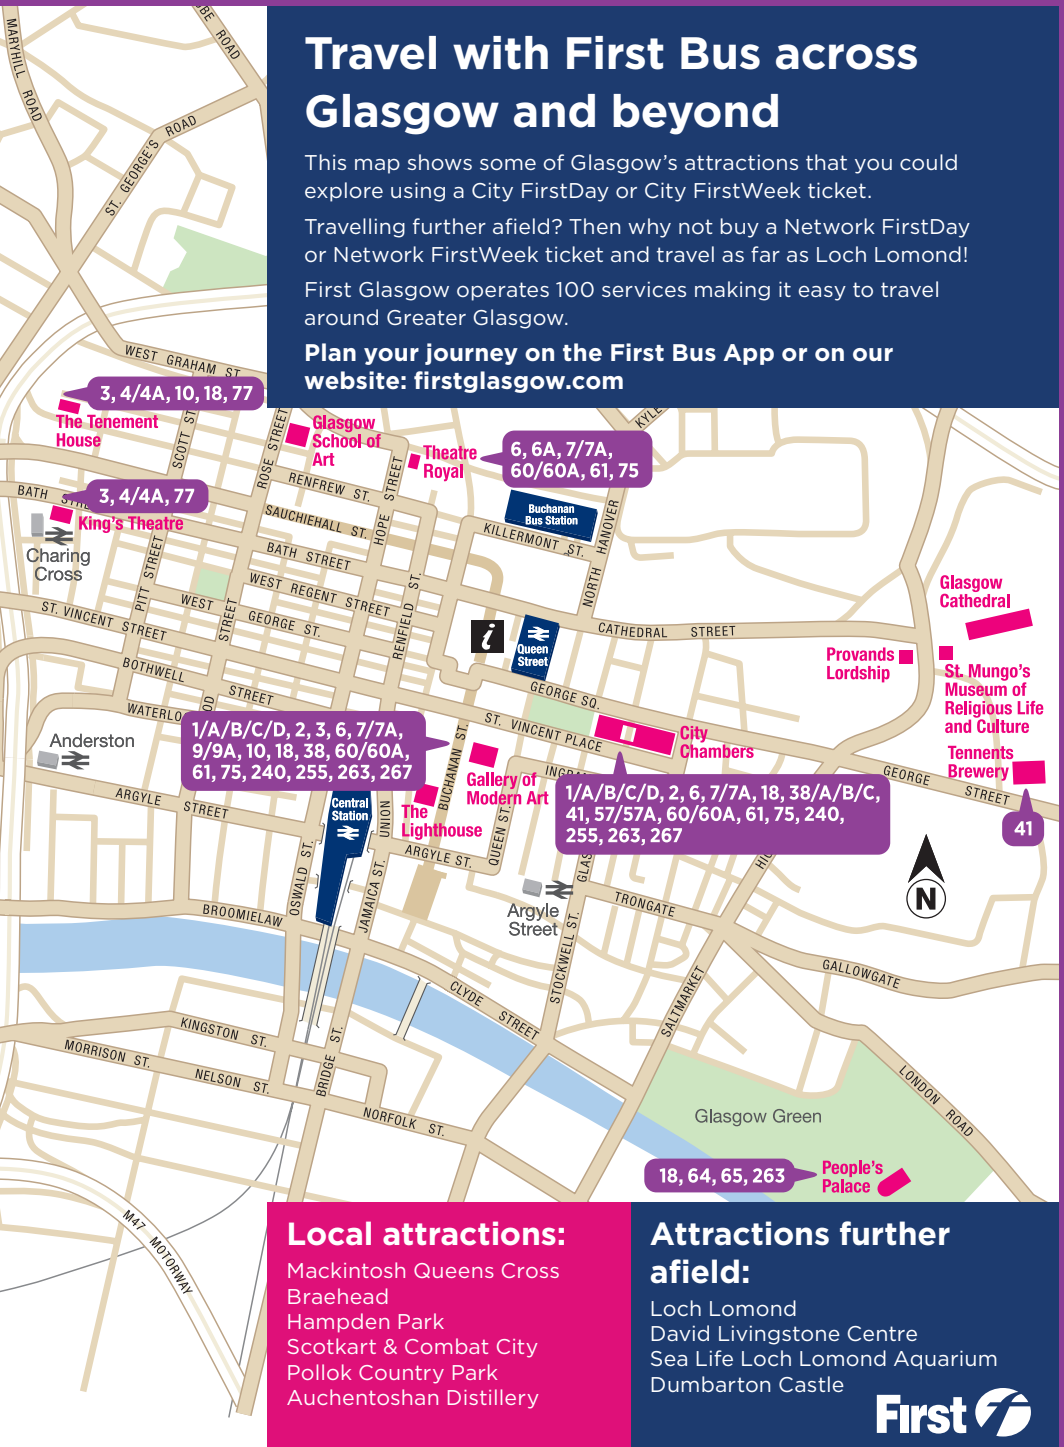

Travel with First Bus across Glasgow and beyond

This map shows some of Glasgow's attractions that you could explore using a City FirstDay or City FirstWeek ticket.

Travelling further afield? Then why not buy a Network FirstDay or Network FirstWeek ticket and travel as far as Loch Lomond!

First Glasgow operates 100 services making it easy to travel around Greater Glasgow.

Plan your journey on the First Bus App or on our website: firstglasgow.com