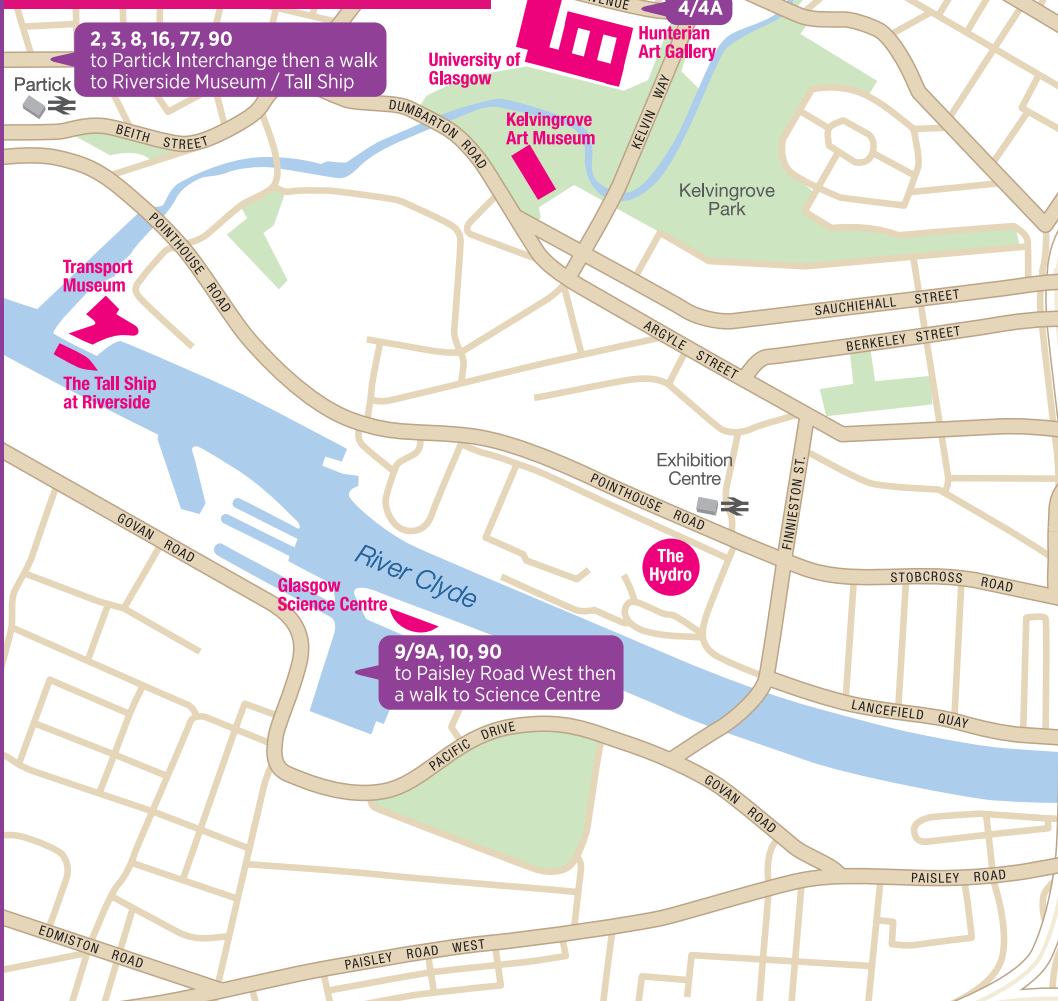

City Centre & West End map

First Bus Tickets	Adult City / Local	Adult Network	Child On-bus
FirstDay Your all-day ticket for multiple journeys all day long. Great value compared to Single fares. Buy on the App or from the driver.	£5.40	£7.25	£2.50
FirstWeek Travel all week across the city. Visiting friends? Seeing the sights? Get around by bus as much as you like.	£20.40	£26.70	£9.80