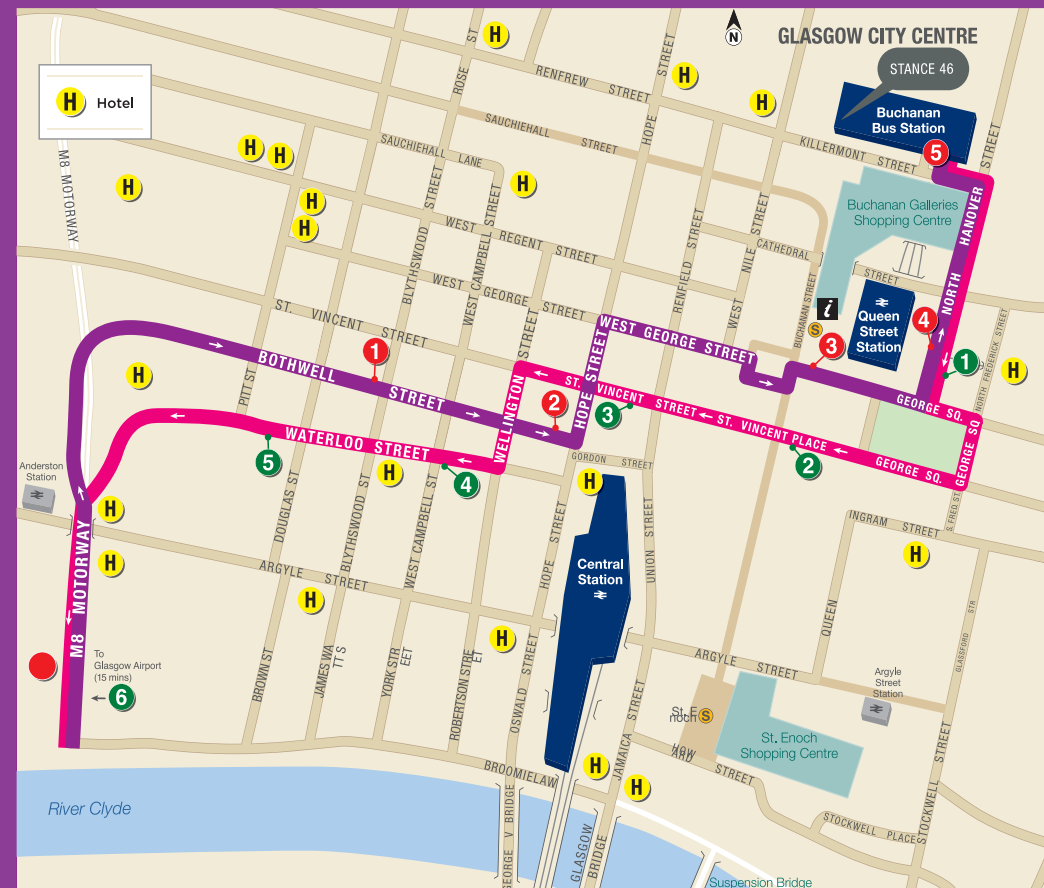

City Centre stops:

- Bothwell St at Blythswood Street and Charing Cross
- Hope Street at Central Station and Waterloo Lane
- Queen Street Station and Dundas Street
- North Hanover Street
- Buchanan Bus Station

When travelling to Glasgow Airport we make five City Centre pick-ups after departing Buchanan Bus Station. These stops are shown in green on the map below.

Bus Stops
BUCHANAN BUS STATION TO GLASGOW AIRPORT

- 1 North Hanover Street
- 2 St Vincent Place
- 3 St Vincent Street
- 4 Waterloo Street
- 5 Waterloo Street
- 6 Glasgow Airport

Glasgow Airport - City: 15 mins
Glasgow Airport - Buchanan Bus Station: 25 mins

Bus Stops
GLASGOW AIRPORT TO BUCHANAN BUS STATION

- 1 Bothwell Street
- 2 Bothwell Street at Hope Street (near Central Station)
- 3 George Square at Queen Street Station
- 4 North Hanover Street
- 5 Buchanan Bus Station