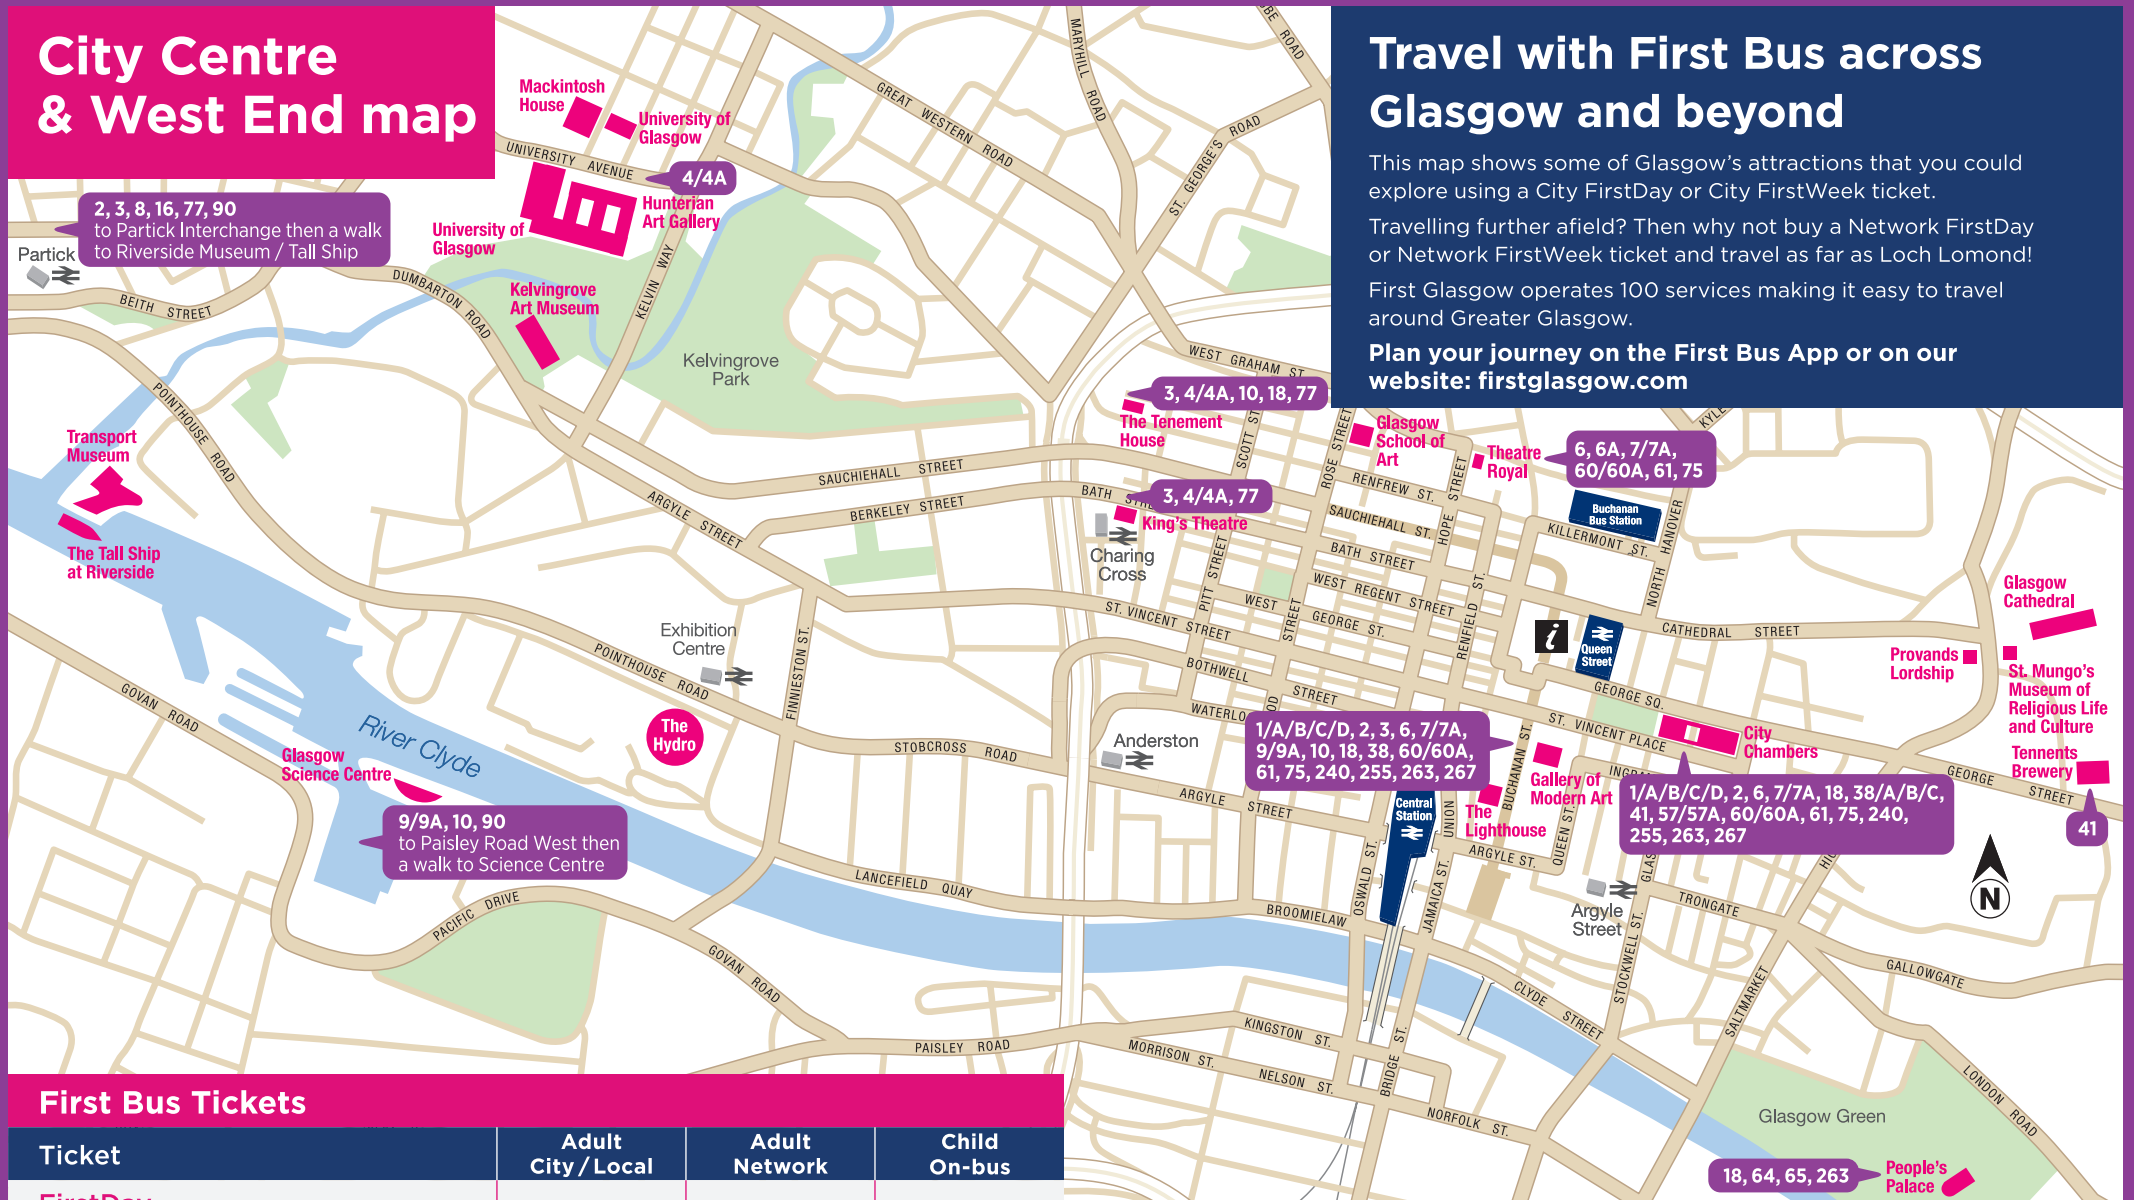

City Centre & West End map

Travel with First Bus across Glasgow and beyond

This map shows some of Glasgow's attractions that you could explore using a City FirstDay or City FirstWeek ticket.

Travelling further afield? Then why not buy a Network FirstDay or Network FirstWeek ticket and travel as far as Loch Lomond!

First Glasgow operates 100 services making it easy to travel around Greater Glasgow.

Plan your journey on the **First Bus App** or on our website: firstglasgow.com

First Bus Tickets

Ticket	Adult City / Local	Adult Network	Child On-bus
FirstDay Your all-day ticket for multiple journeys all day long. Great value compared to Single fares. Buy on the App or from the driver.	£5.40	£7.25	£2.50
FirstWeek Travel all week across the city. Visiting friends? Seeing the sights? Get around by bus as much as you like.	£20.40	£26.70	£9.80

Local attractions:

Mackintosh Queens Cross
Braehead
Hampden Park
Scotkart & Combat City
Pollok Country Park
Auchentoshan Distillery

Attractions further afield:

Loch Lomond
David Livingstone Centre
Sea Life Loch Lomond Aquarium
Dumbarton Castle